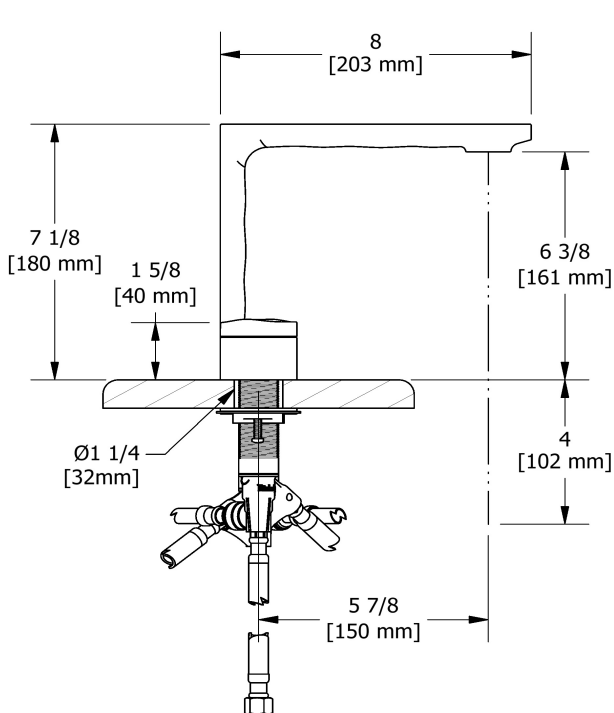

Les dimensions, les modèles et les finis présentés peuvent différer.

Garantie

Le produit **Riobel Inc.** que vous venez d'acquérir est couvert par une garantie À VIE limitée contre tout vice de fabrication sur les pièces et les finis chrome, PVS et noirs et toutes les pièces actives à partir de la date d'achat. Les autres finis, notamment les plastiques, sont garantis un an. Tous les composants électriques et électroniques sont couverts par une garantie limitée de 5 ans.

Service à la clientèle

Ontario, Ouest Canadien : 888-287-5354 Québec, Maritimes, États-Unis : 866-473-8442