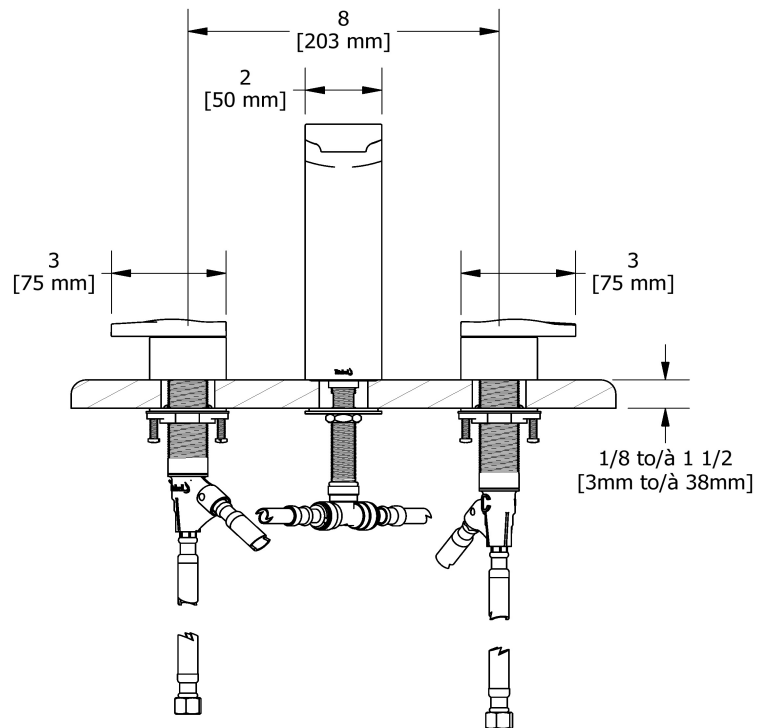

Sizes, models and finishes may differ from those presented.

Warranty

This **Riobel Inc.** product you have purchased carries a Limited Lifetime Warranty on the chrome, PVD finish, blacks and all working parts and is guaranteed from the initial purchase date against all manufacturing defects. All other finishes, including plastic components, are guaranteed for one year. All electric and/or electronic parts are covered by a 5-year limited warranty.

Customer Service

Ontario, West Canada : 888-287-5354 Quebec, Maritimes, United States : 866-473-8442