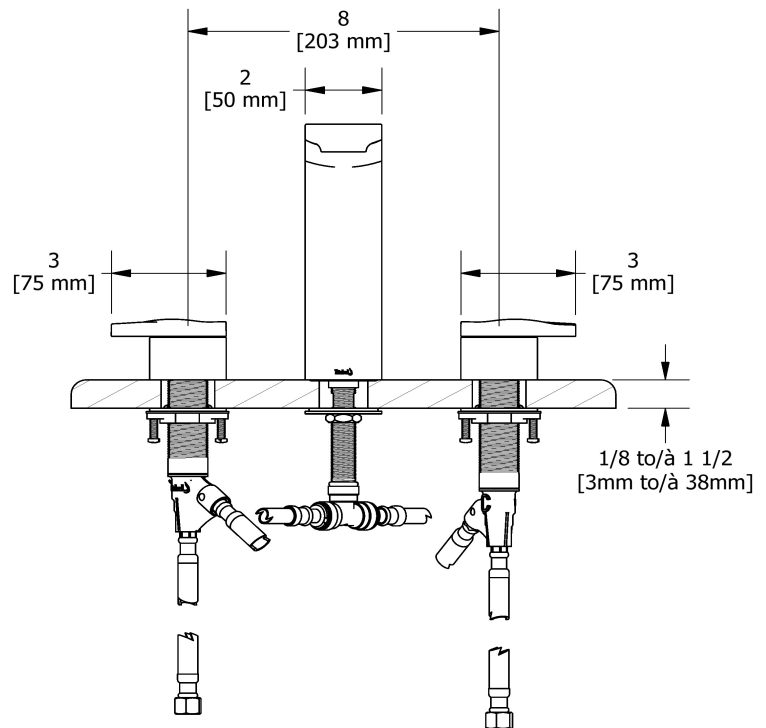

Les dimensions, les modèles et les finis présentés peuvent différer.

Garantie

Le produit **Riobel Inc.** que vous venez d'acquérir est couvert par une garantie À VIE limitée contre tout vice de fabrication sur les pièces et les finis chrome, PVS et noirs et toutes les pièces actives à partir de la date d'achat. Les autres finis, notamment les plastiques, sont garantis un an. Tous les composants électriques et électroniques sont couverts par une garantie limitée de 5 ans.

Service à la clientèle

Ontario, Ouest Canadien : 888-287-5354 Québec, Maritimes, États-Unis : 866-473-8442