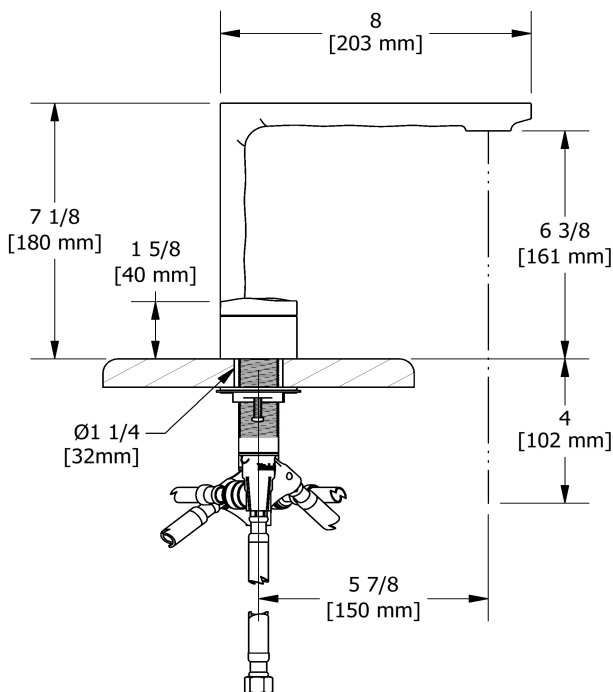

Sizes, models and finishes may differ from those presented.

Warranty

This **Riobel Inc.** product you have purchased carries a Limited Lifetime Warranty on the chrome, PVD finish, blacks and all working parts and is guaranteed from the initial purchase date against all manufacturing defects. All other finishes, including plastic components, are guaranteed for one year. All electric and/or electronic parts are covered by a 5-year limited warranty.

Customer Service

Ontario, West Canada : 888-287-5354 Quebec, Maritimes, United States : 866-473-8442