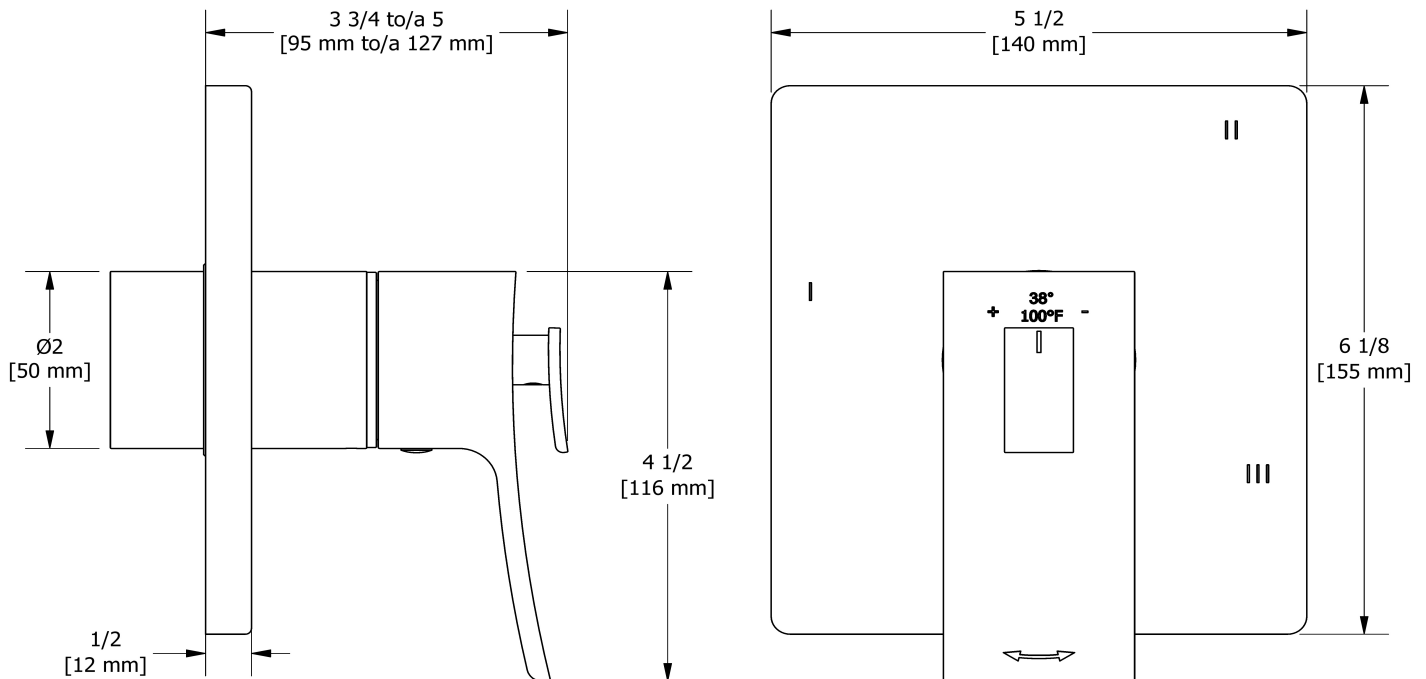

Sizes, models and finishes may differ from those presented.

Warranty

This **Riobel Inc.** product you have purchased carries a Limited Lifetime Warranty on the chrome, PVD finish, blacks and all working parts and is guaranteed from the initial purchase date against all manufacturing defects. All other finishes, including plastic components, are guaranteed for one year. All electric and/or electronic parts are covered by a 5-year limited warranty.

Customer Service

Ontario, West Canada : 888-287-5354 Quebec, Maritimes, United States : 866-473-8442