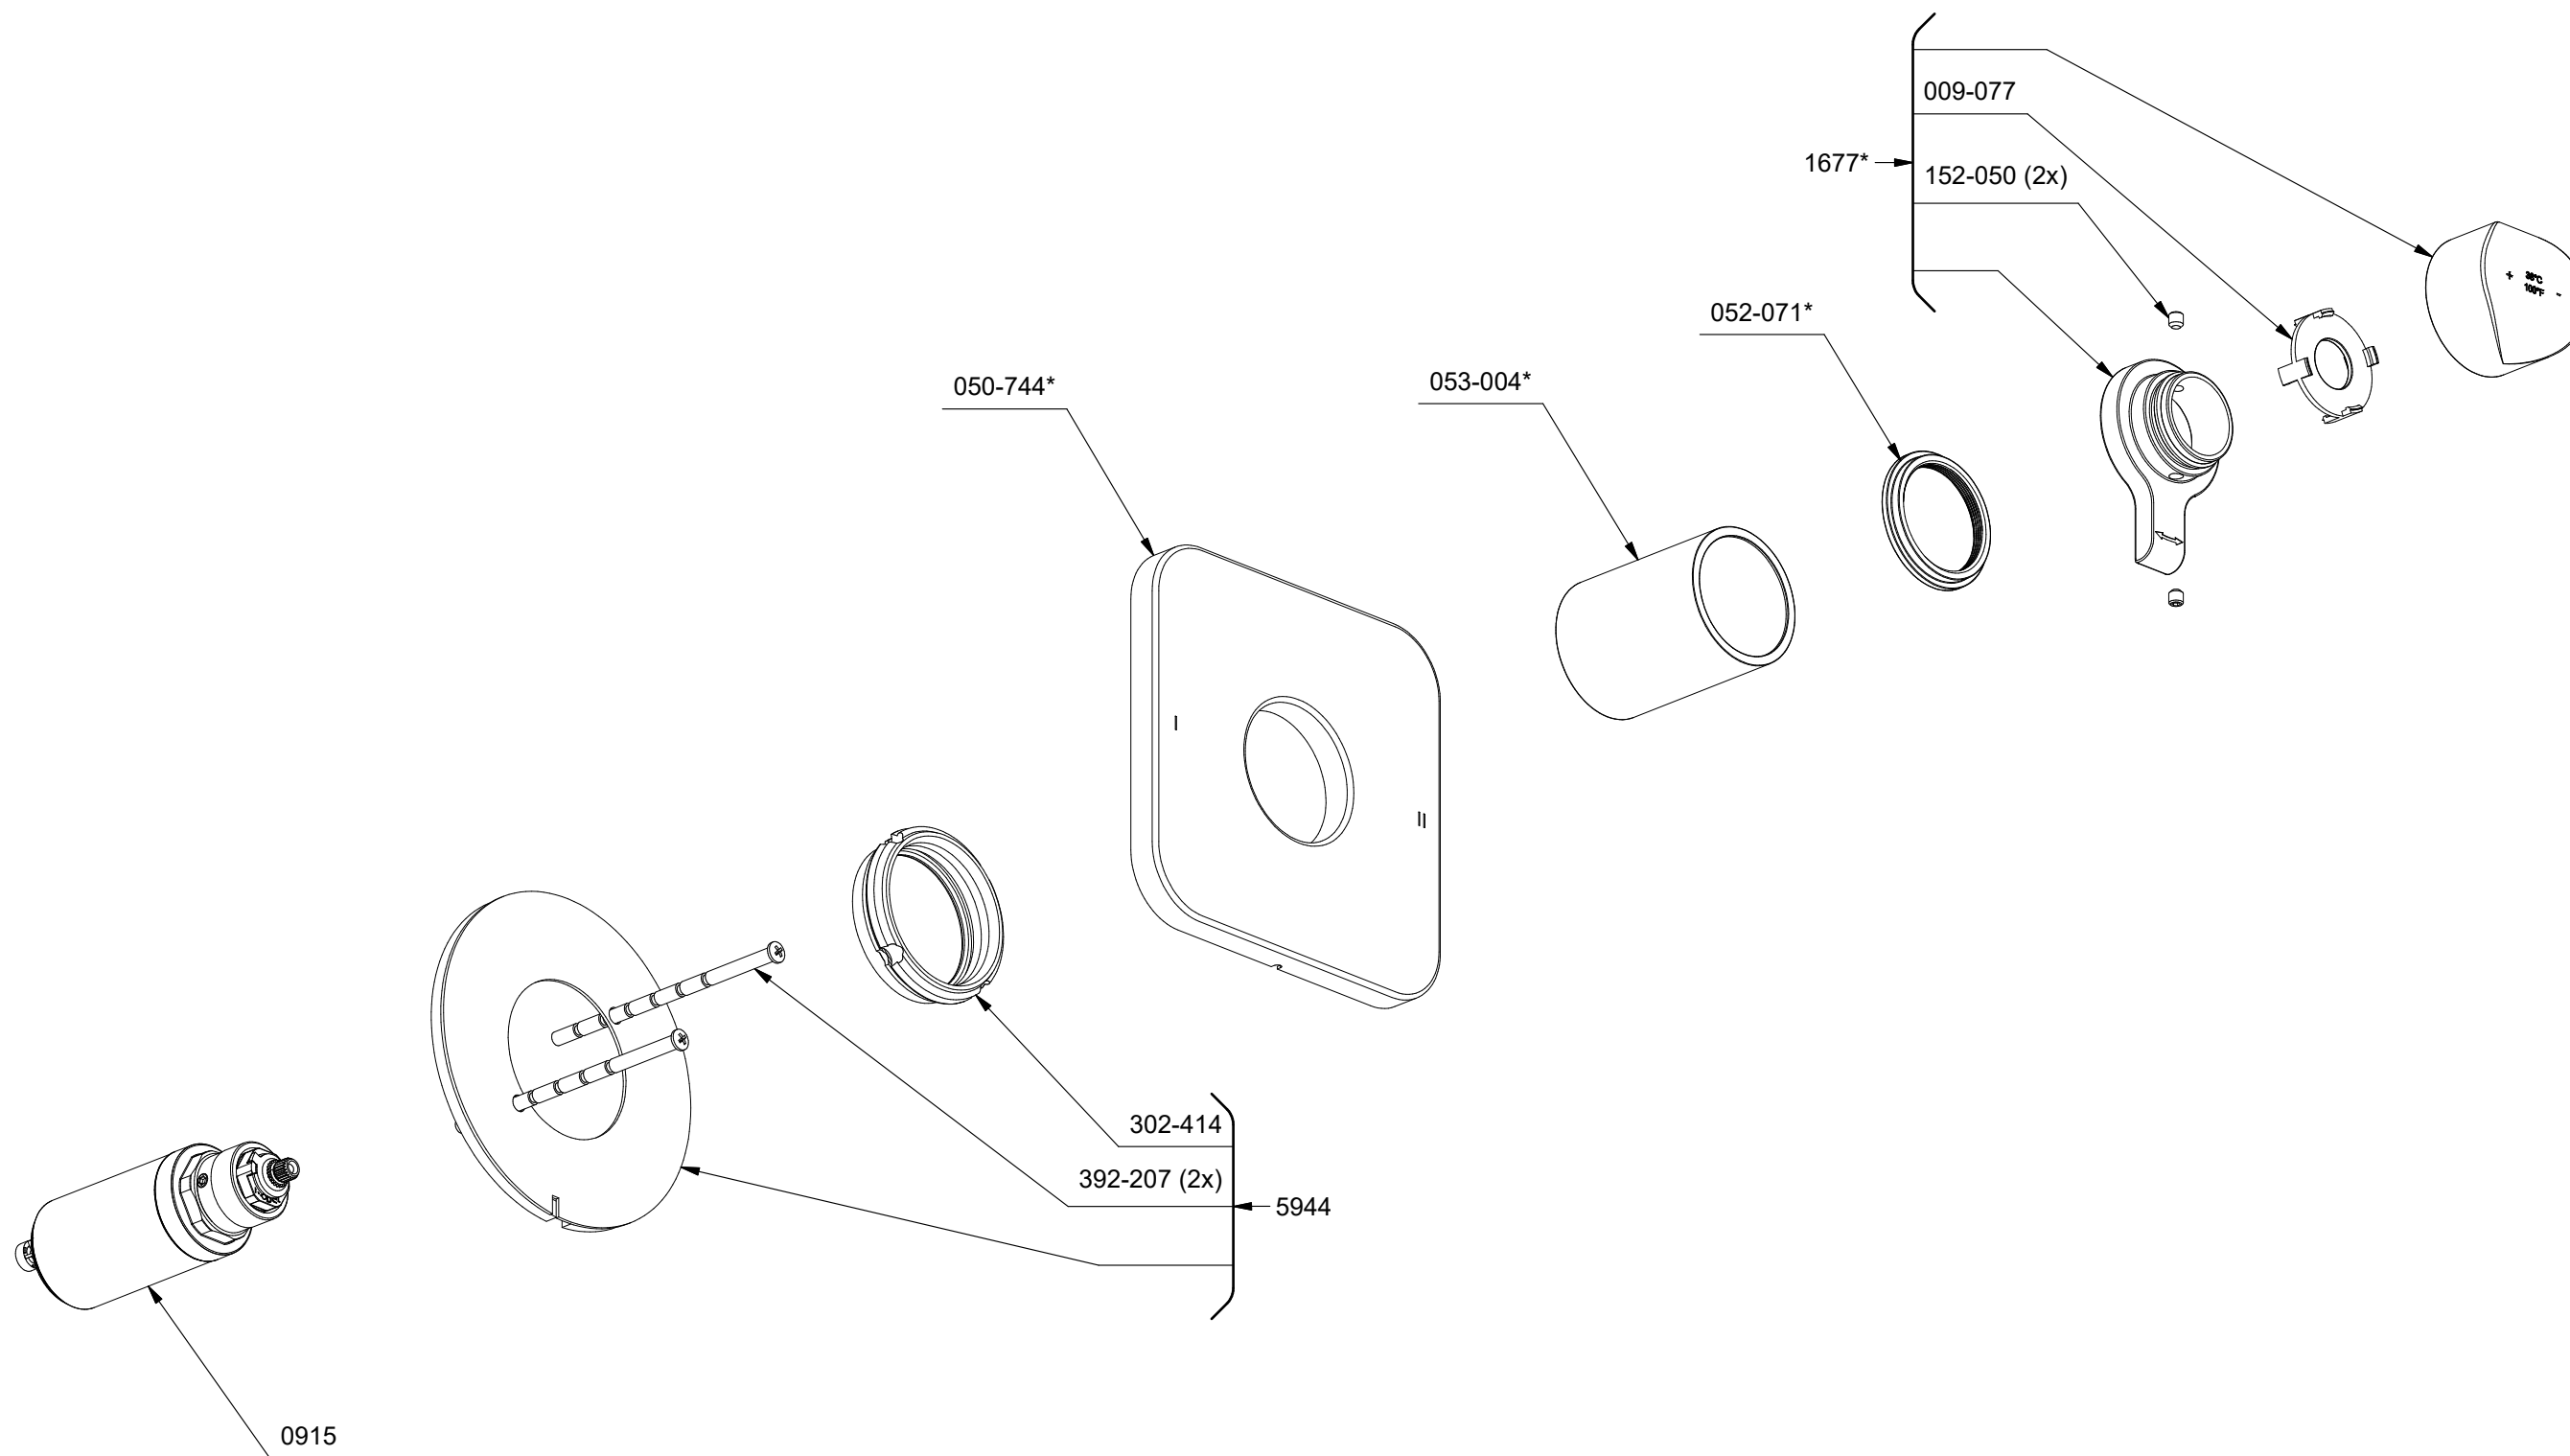

TSA44

Salomé

2-way no share T/P coaxial valve trim

*Les dimensions, les modèles et les finis présentés peuvent différer. / Sizes, models and finishes may differ from those presented.

***Finish determined by Suffix**

Finish	Description
C	Chrome
PN	Polished Nickel

TOOL:

505-025 (Allen key 2.5mm)