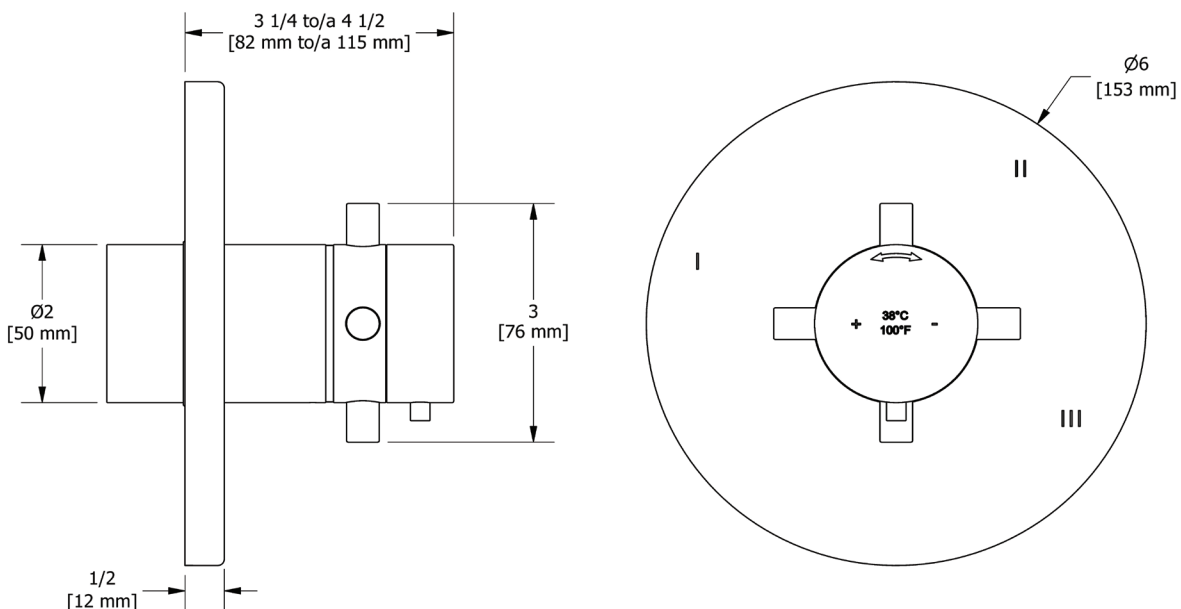

For warranty or additional information, contact:

U.S.A.
houseofrohl.com/support
1-800-777-9762

QUEBEC / MARITIMES / WESTERN CANADA
QUÉBEC / MARITIMES / OUEST CANADIEN
QUEBEC / MARITIMOS / CANADA OCCIDENTAL
houseofrohl.ca/support
1-866-473-8442

ONTARIO
houseofrohl.ca/support
1-800-287-5354