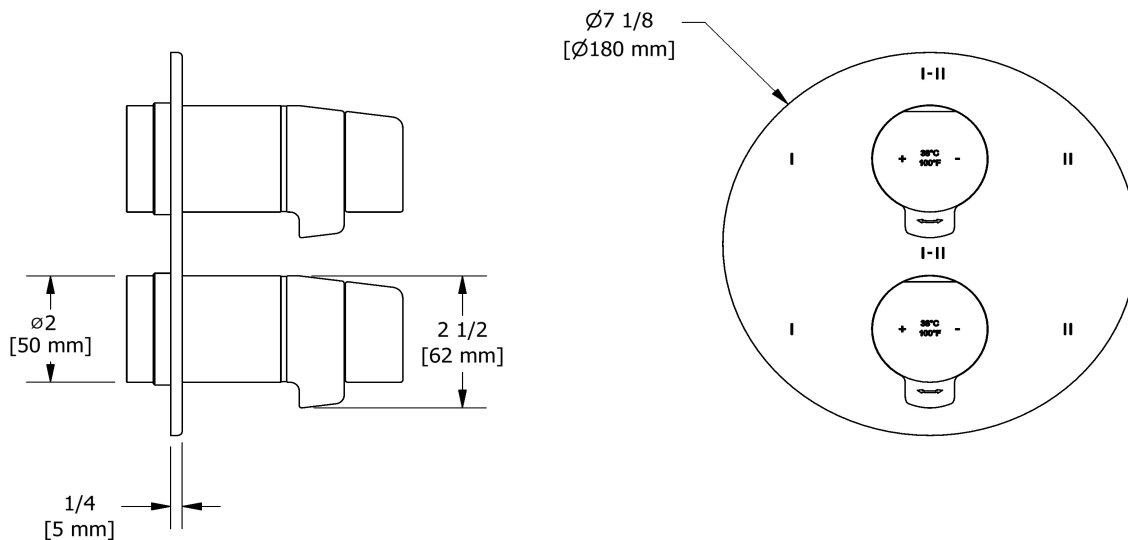

Specifications

Composition

- TPB46C - 4-way Type T/P coaxial valve trim
- R46 - 4-way Type T/P 3/4" coaxial valve rough

Available flows

- 38 L/min, 10 gpm (US) 60psi
- Type TP - For use with shower heads rated at 7L/min (1.8 gpm) or higher

4-way Type T/P coaxial valve trim
TPB46

Specifications

Description

- Trim only

Certifications

- CSA B125.1
- ASME A112.18.1
- ASSE 1016

UPC®

Sizes, models and finishes may differ from those presented.

Customer Service

Ontario, West Canada : 888-287-5354 Quebec, Maritimes, United States : 866-473-8442

2020.06.04

4-way Type T/P 3/4" coaxial valve rough
R46

Specifications

Descriptions

- Rough only
- 3/4" inlet male NPT
- Must be supplied with minimum 3/4" PEX , 3/4" EXPANSION PEX or 1/2" copper
- Four 1/2" outlets female NPT
- Service valves
- Test cap
- TXX46XX or TXX88XX trim required to complete