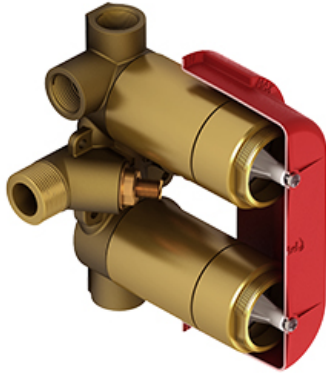

Specifications

Composition

- TPB46C - 4-way Type T/P coaxial valve trim
- R46 - 4-way Type T/P 3/4" coaxial valve rough

Available flows

- 38 L/min, 10 gpm (US) 60psi
- Type TP - For use with shower heads rated at 7L/min (1.8 gpm) or higher

Customer Service

Ontario, West Canada : 888-287-5354 Quebec, Maritimes, United States : 866-473-8442

2020.06.04

4-way Type T/P 3/4" coaxial valve rough
R46

Specifications

Descriptions

- Rough only
- 3/4" inlet male NPT
- Must be supplied with minimum 3/4" PEX , 3/4" EXPANSION PEX or 1/2" copper
- Four 1/2" outlets female NPT
- Service valves
- Test cap
- TXX46XX or TXX88XX trim required to complete