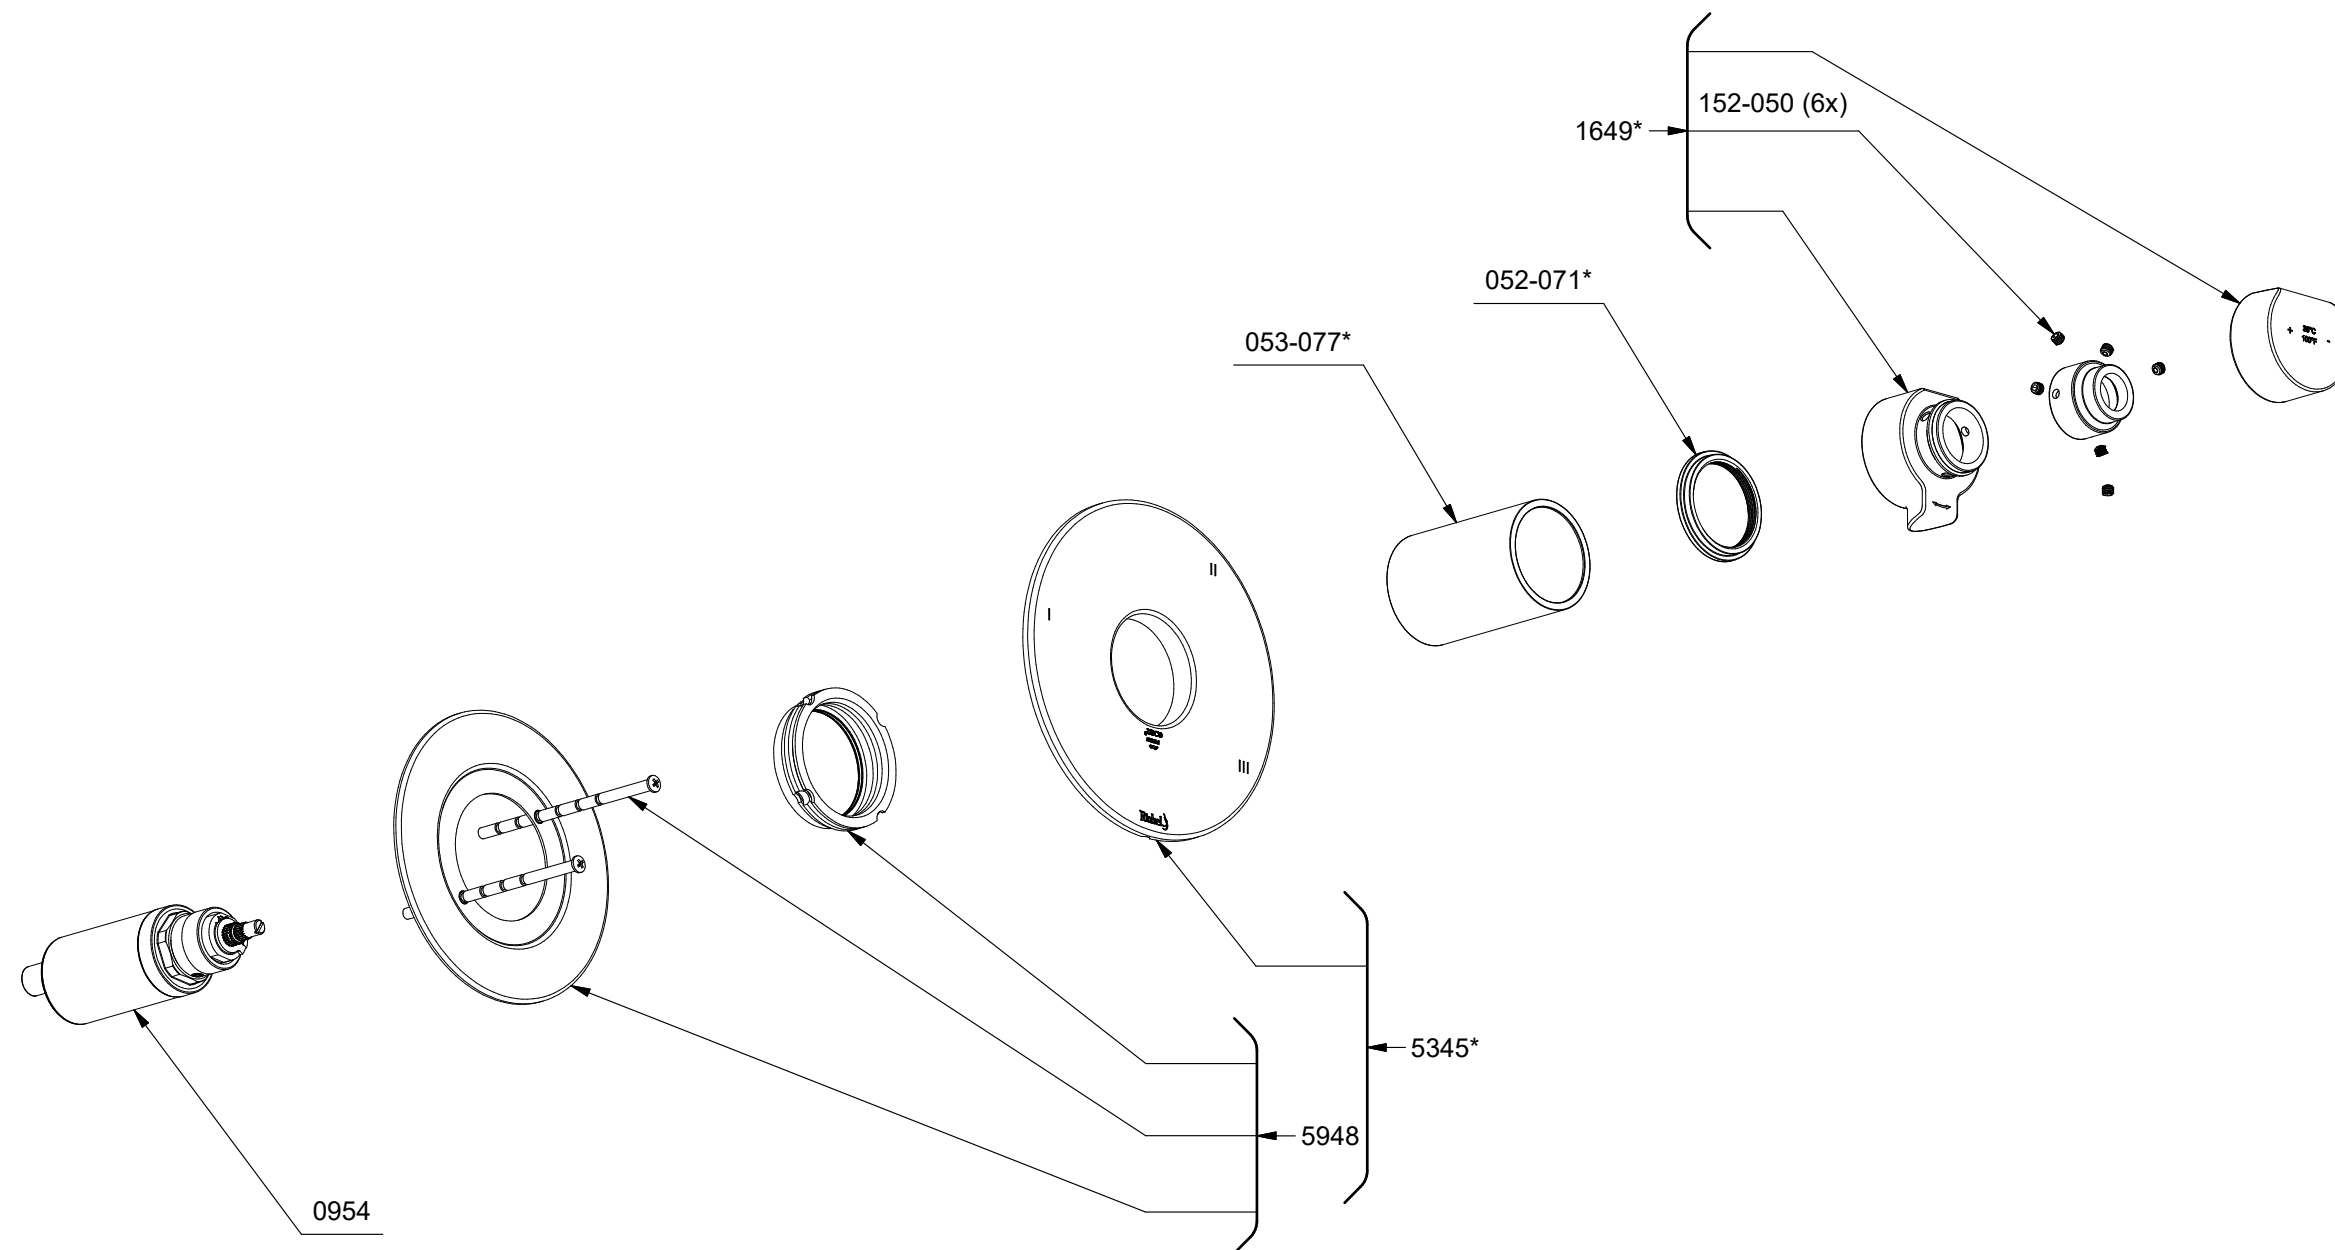

TPB45
Parabola
3-way Type T/P coaxial valve trim

*Les dimensions, les modèles et les finis présentés peuvent différer. / Sizes, models and finishes may differ from those presented.

***Finish determined by Suffix**

Finish	Description
C	Chrome
PN	Polished Nickel
BK	Black
BG	Brushed Gold

TOOL :

505-025 (Allen key 2.5mm)