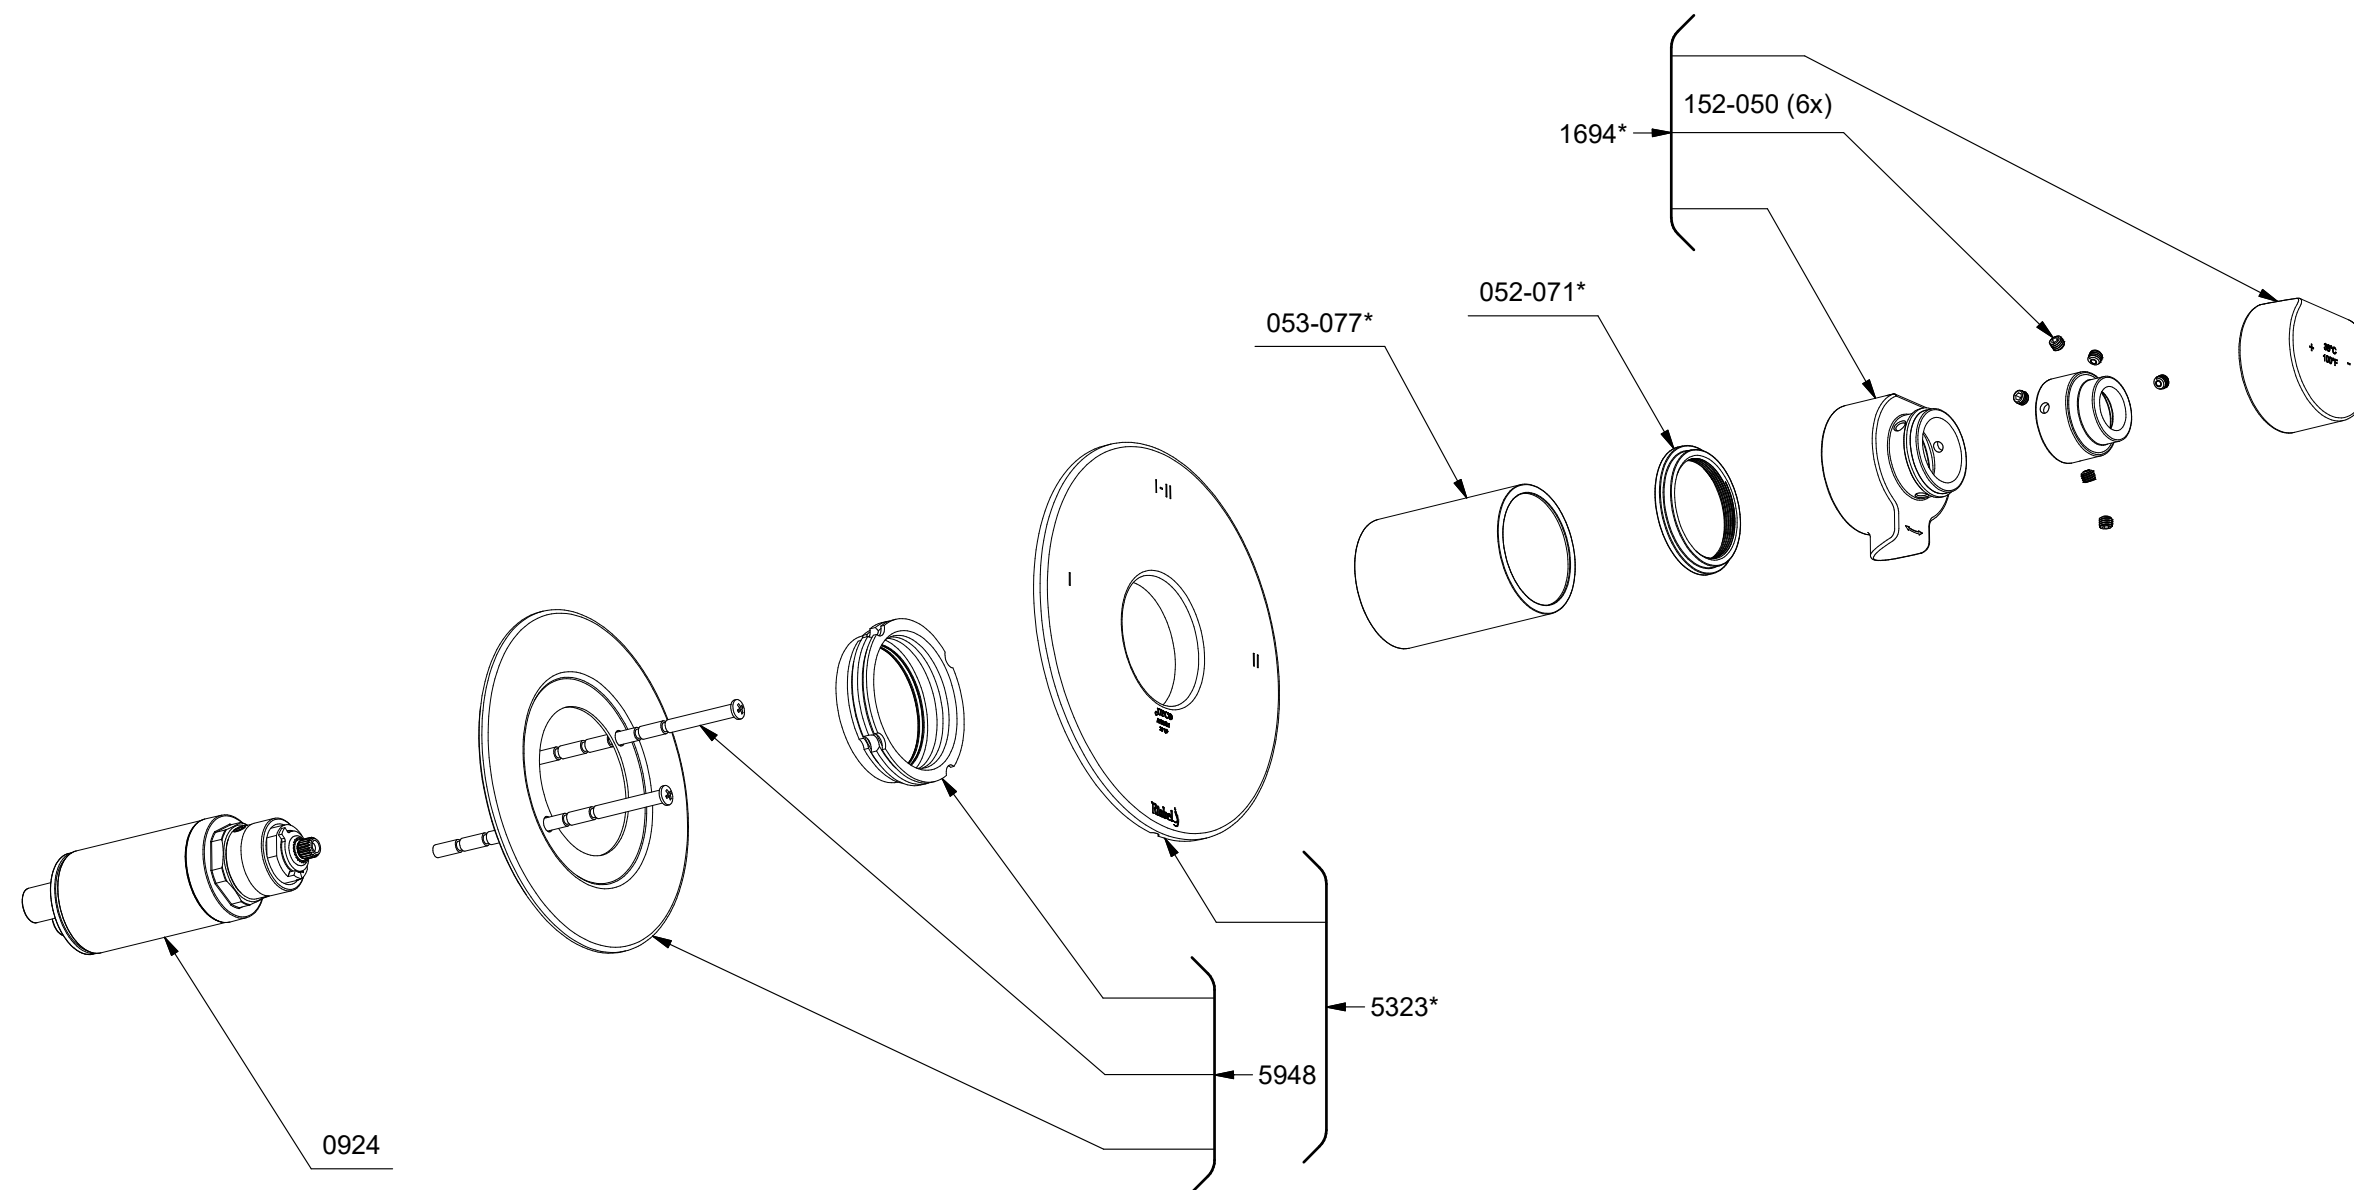

TPB23
Parabola
2-way Type T/P coaxial valve trim

*Les dimensions, les modèles et les finis présentés peuvent différer. / Sizes, models and finishes may differ from those presented.

***Finish determined by Suffix**

Finish	Description
C	Chrome
PN	Polished Nickel
BK	Black
BG	Brushed Gold

TOOL:

505-025 (Allen key 2.5mm)