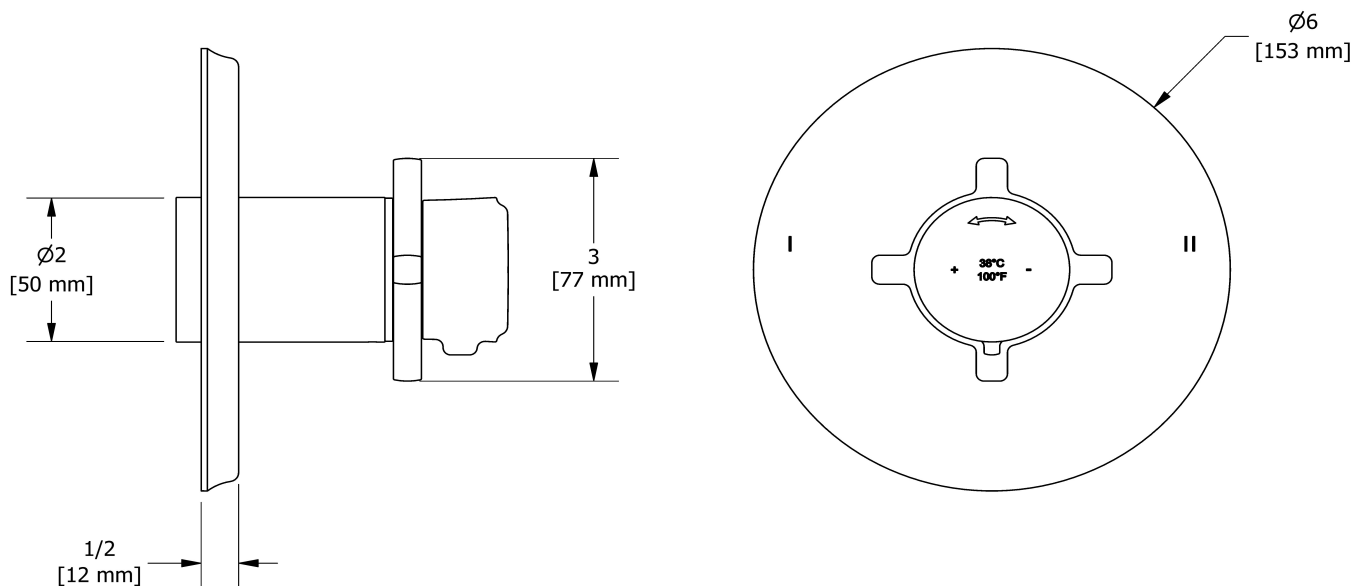

## Descriptions

- R23, R23-SPEX or R23-EX rough required to complete
- Thermostatic/pressure balance coaxial cartridge with check valves
- Trim only
- 3 positions (OFF, 1, 2) no share

## Certifications

- CSA B125.1
- ASME A112.18.1
- ASSE 1016

2-way no share Type T/P coaxial valve trim  
**TMMRD44+**

UPC®

Sizes, models and finishes may differ from those presented.