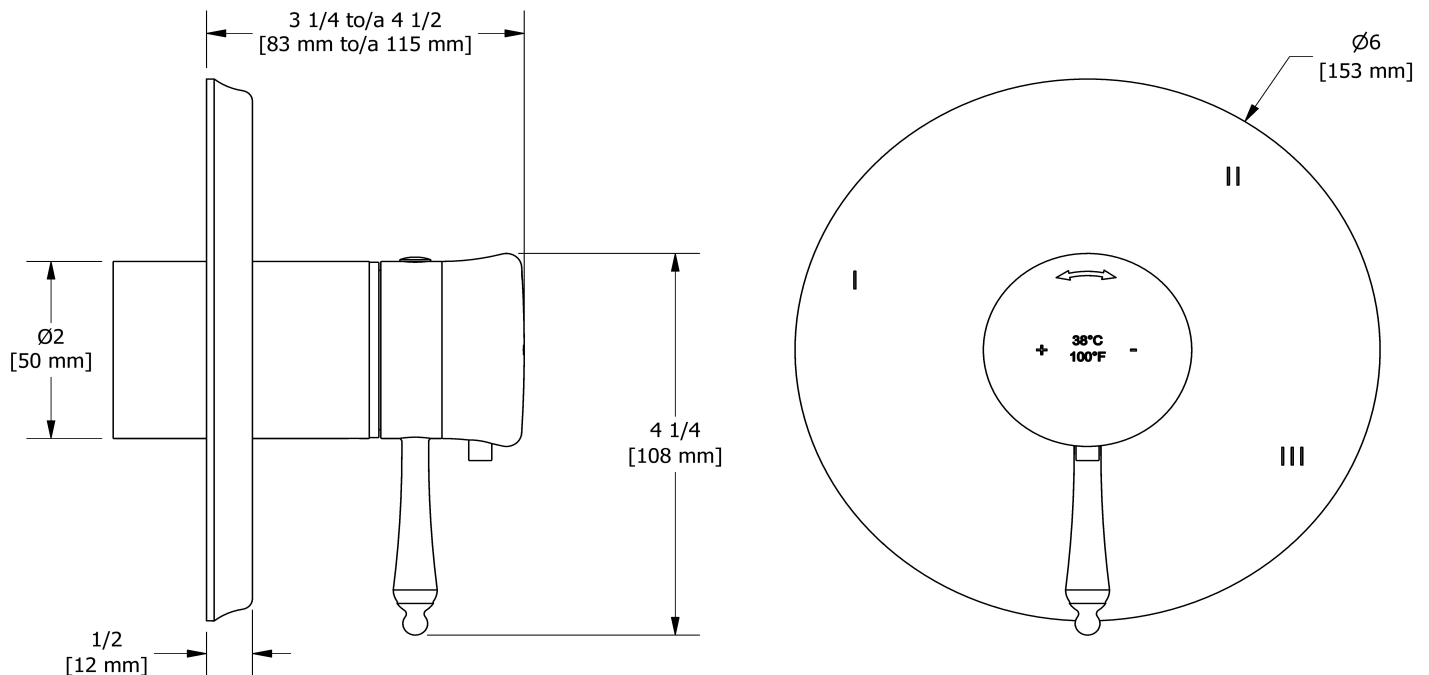

Sizes, models and finishes may differ from those presented.

Warranty

This **Riobel Inc.** product you have purchased carries a Limited Lifetime Warranty on the chrome, PVD finish, blacks and all working parts and is guaranteed from the initial purchase date against all manufacturing defects. All other finishes, including plastic components, are guaranteed for one year. All electric and/or electronic parts are covered by a 5-year limited warranty.

Customer Service

Ontario, West Canada : 888-287-5354 Quebec, Maritimes, United States : 866-473-8442