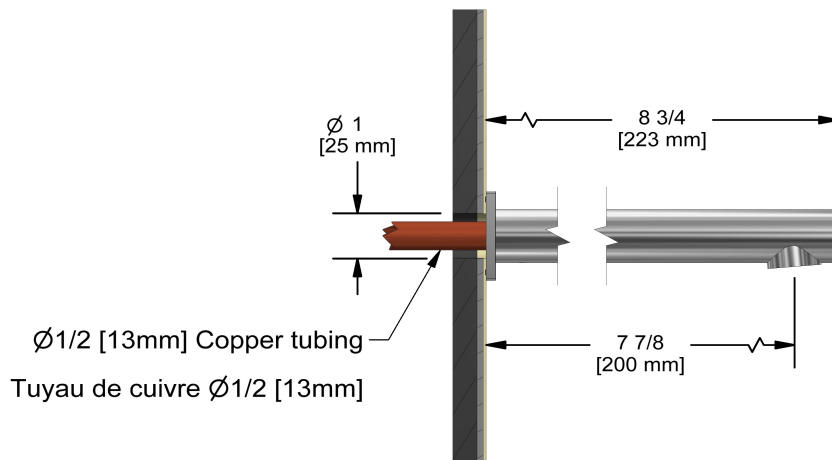

Specifications

Descriptions

- 1/2" copper slip fit inlet
- Brass
- Drilling hole diameter = 1 (25mm)

Available colors

- C : Chrome
- BN : Brushed Nickel (PVD)

Certifications

- CSA B125.1
- ASME A112.18.1
- CMR248 Approval

Wall-mount tub spout
847

UPC®

Sizes, models and finishes may differ from those presented.

Warranty

This Riobel Inc. product you have purchased carries a Limited Lifetime Warranty on the chrome, PVD finish, blacks and all working parts and is guaranteed from the initial purchase date against all manufacturing defects. All other finishes, including plastic components, are guaranteed for one year. All electric and/or electronic parts are covered by a 5-year limited warranty. The warranty offered on our products will be honored only if the installation is performed by a certified master plumber.