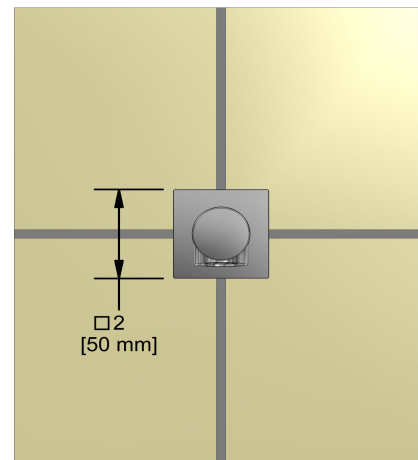

Specifications

Descriptions

- 1/2" copper slip fit inlet
- Brass
- Drilling hole diameter = 1 (25mm)

Available colors

- C : Chrome
- BN : Brushed Nickel (PVD)

Certifications

- CSA B125.1
- ASME A112.18.1
- CMR248 Approval

Wall-mount tub spout
847

UPC®

Sizes, models and finishes may differ from those presented.

Warranty

This Riobel Inc. product you have purchased carries a Limited Lifetime Warranty on the chrome, PVD finish, blacks and all working parts and is guaranteed from the initial purchase date against all manufacturing defects. All other finishes, including plastic components, are guaranteed for one year. All electric and/or electronic parts are covered by a 5-year limited warranty. The warranty offered on our products will be honored only if the installation is performed by a certified master plumber.