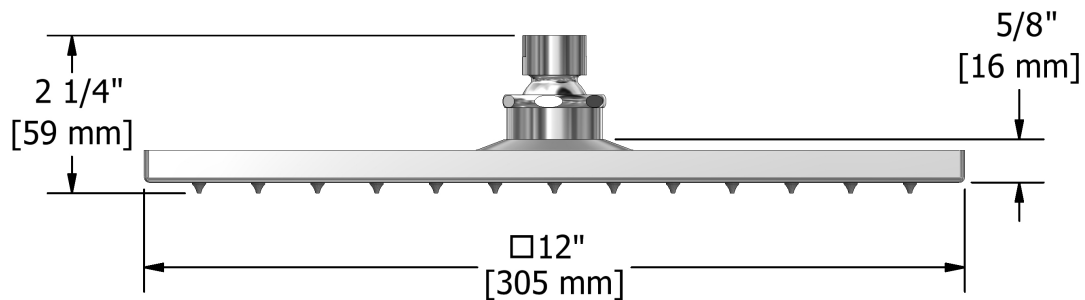

Sizes, models and finishes may differ from those presented.

Warranty

This **Riobel Inc.** product you have purchased carries a Limited Lifetime Warranty on the chrome, PVD finish, blacks and all working parts and is guaranteed from the initial purchase date against all manufacturing defects. All other finishes, including plastic components, are guaranteed for one year. All electric and/or electronic parts are covered by a 5-year limited warranty.

Customer Service

Ontario, West Canada : 888-287-5354 Quebec, Maritimes, United States : 866-473-8442

2020.11.06