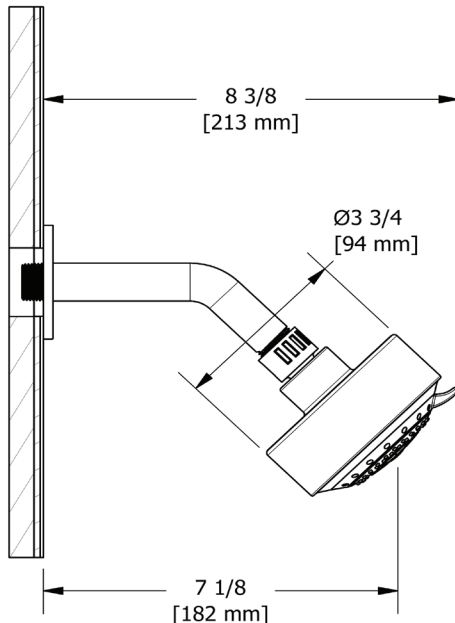

4" 3-Function Showerhead With Arm

**MODELS:** 358

UPC®

**For warranty or additional information, contact:**

**US Customers**

U.S.A.  
[houseofrohl.com/support](http://houseofrohl.com/support)  
1-800-777-9762