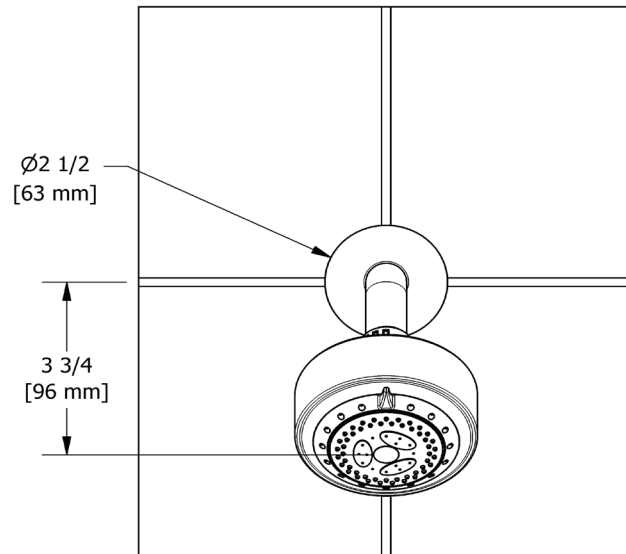

4" 3-Function Showerhead With Arm

**MODELS:** 358

UPC®

**For warranty or additional information, contact:**

**US Customers**

U.S.A.  
[houseofrohl.com/support](http://houseofrohl.com/support)  
1-800-777-9762