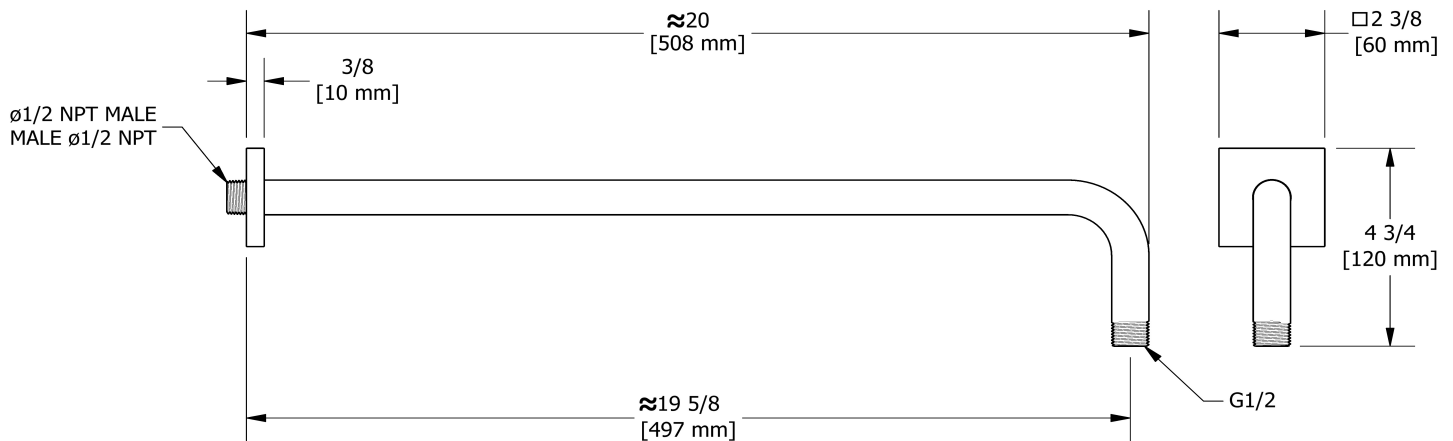

Specifications

Descriptions

- 1/2" inlet male NPT
- Square flange with set screw

Available colors

- C : Chrome
- BN : Brushed Nickel (PVD)
- PN : Polished Nickel (PVD)

50 cm (20") shower arm
533

Sizes, models and finishes may differ from those presented.