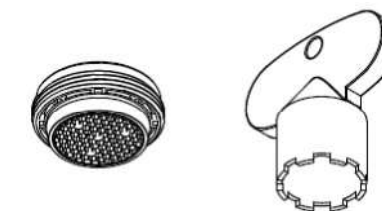

**TPB360**  
Parabola  
360° wall-mount lavatory trim

\*Les dimensions, les modèles et les finis présentés peuvent différer. / Sizes, models and finishes may differ from those presented.

**\*Finish determined by Suffix**

Finish	Description
C	Chrome
PN	Polished Nickel
BK	Black
BG	Brushed Gold

**\*\*Aerator Kit (Include tool) :**

- S6-639-15 (1.5gpm / 5.7l/min)
- S6-639-12 (1.2gpm / 4.6l/min)
- S6-639-10 (1.0gpm / 3.8l/min)
- S6-639-05 (0.5gpm / 1.9l/min)

**TOOL :**

504-020 (Allen key 2mm)

505-025 (Allen key 2.5mm)