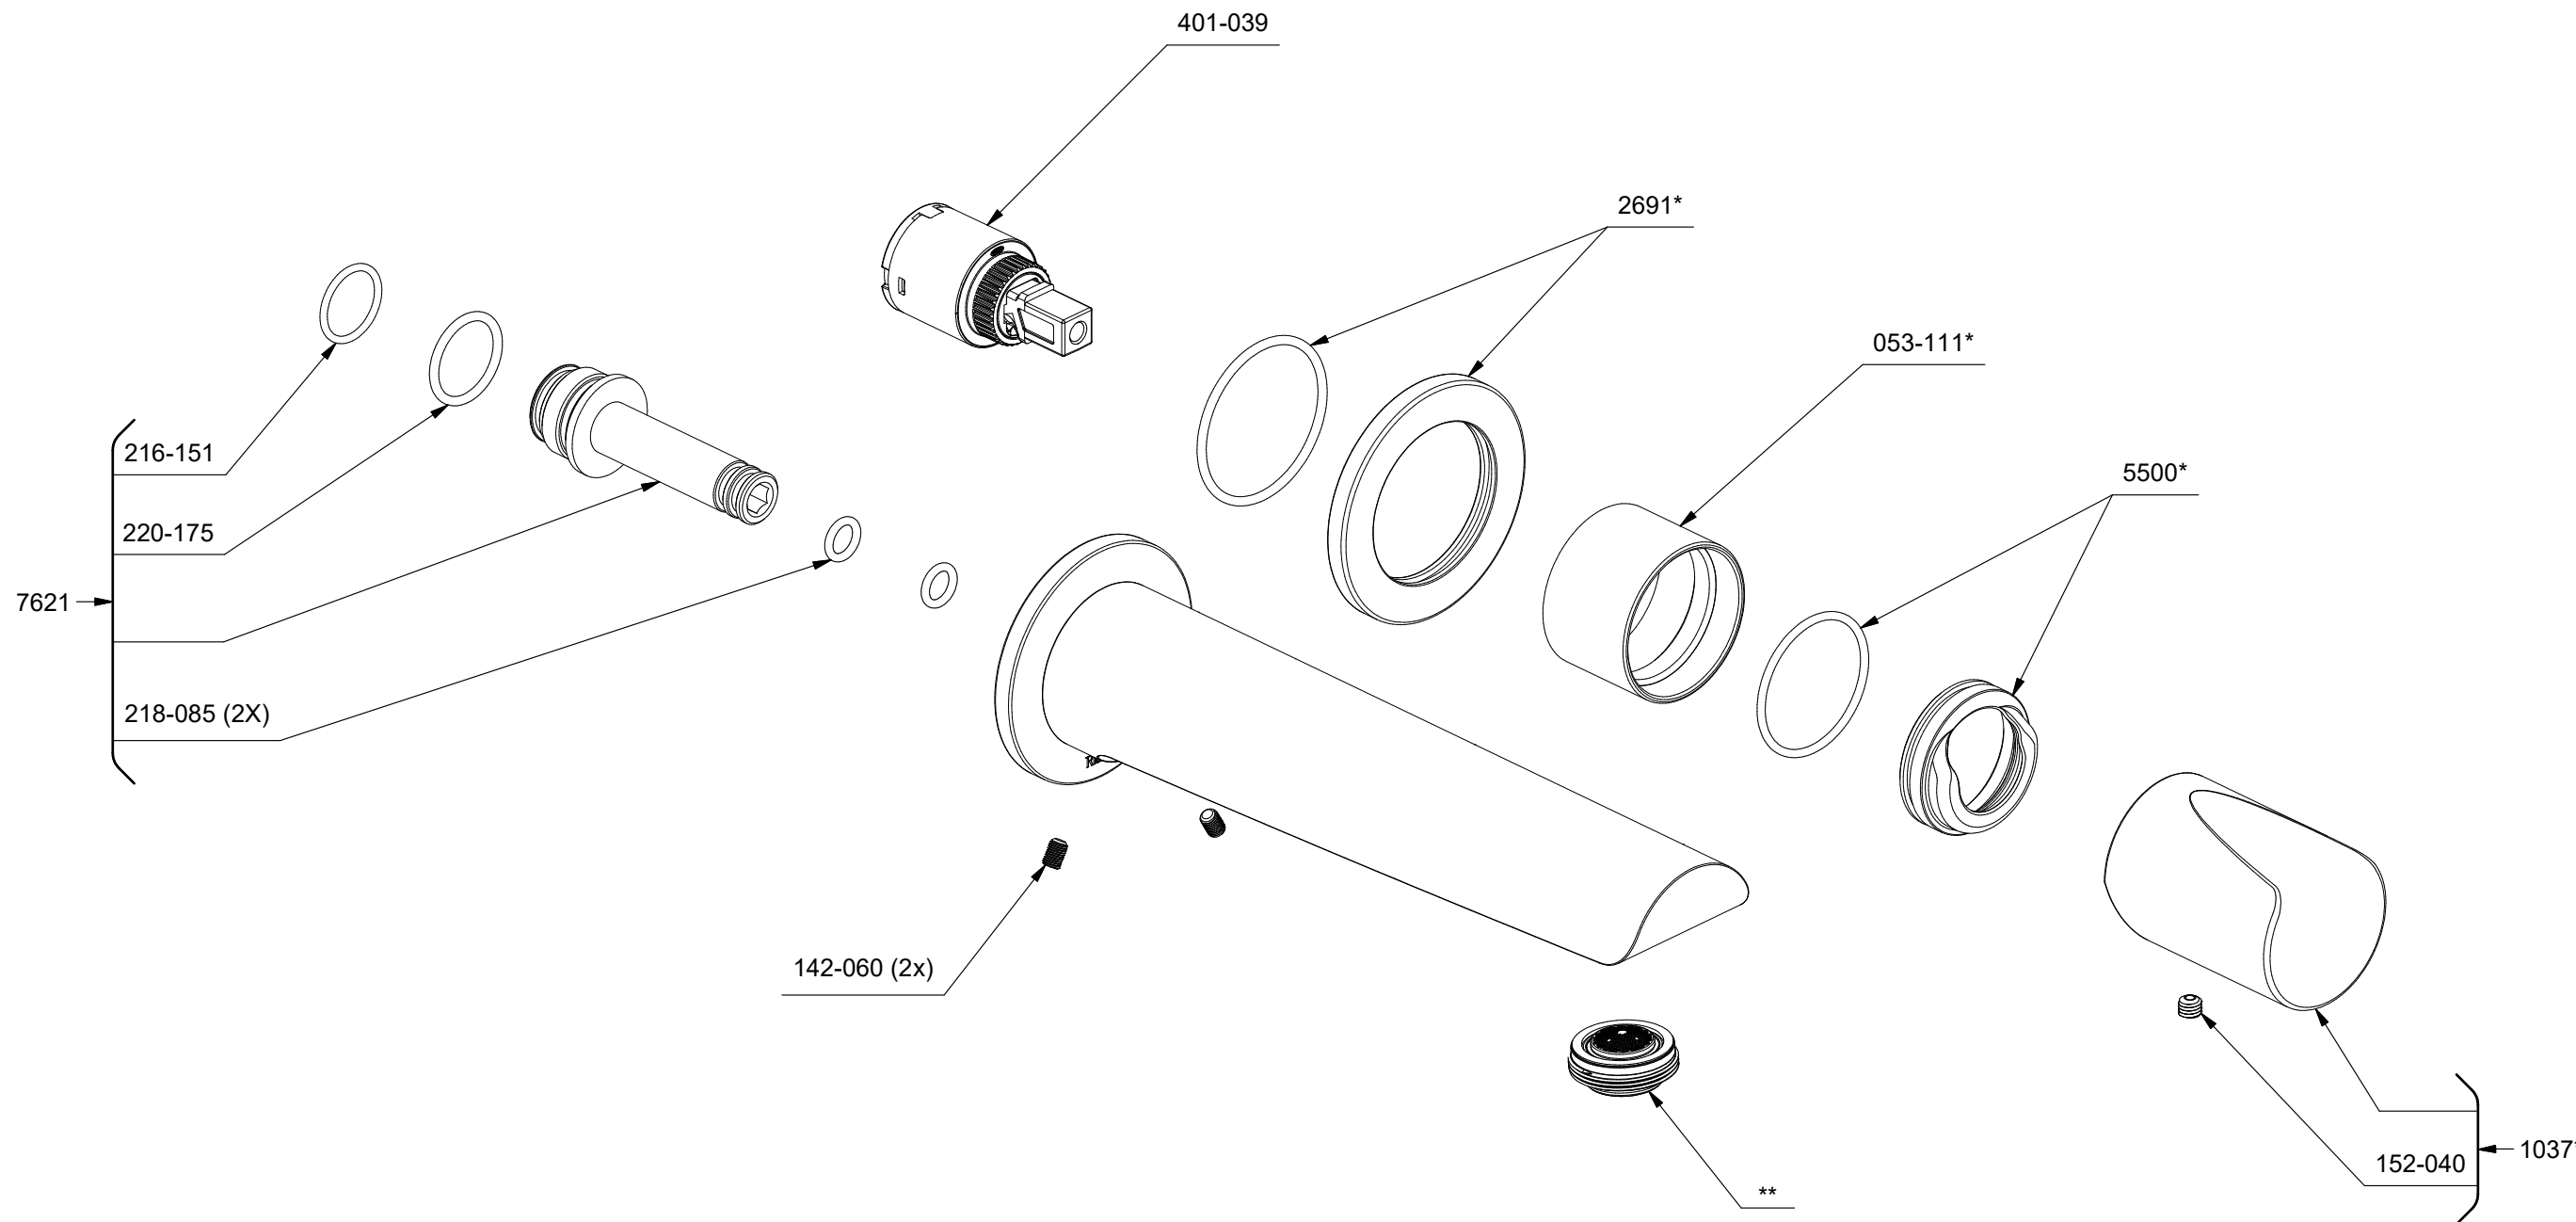

**TPB360**  
Parabola  
360° wall-mount lavatory trim

\*Les dimensions, les modèles et les finis présentés peuvent différer. / Sizes, models and finishes may differ from those presented.

**\*Finish determined by Suffix**

Finish	Description
C	Chrome
PN	Polished Nickel
BK	Black
BG	Brushed Gold

**\*\*Aerator Kit (Include tool) :**

- S6-639-15 (1.5gpm / 5.7l/min)
- S6-639-12 (1.2gpm / 4.6l/min)
- S6-639-10 (1.0gpm / 3.8l/min)
- S6-639-05 (0.5gpm / 1.9l/min)

**TOOL :**

504-020 (Allen key 2mm)

505-025 (Allen key 2.5mm)