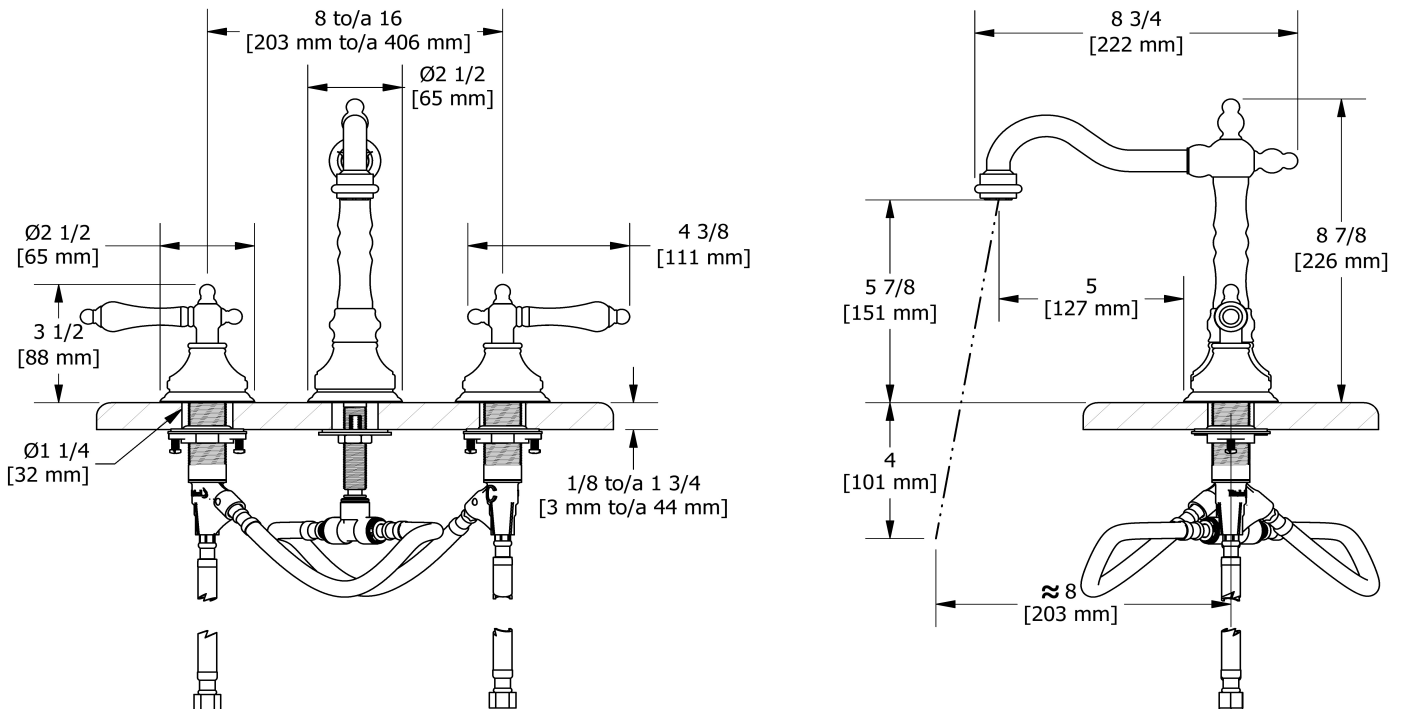

8" lavatory faucet
RT08L

Specifications

Descriptions

- Ceramic cartridge
- Push drain
- 3/8" speedway compression

Available colors

- C : Chrome
- BN : Brushed Nickel (PVD)
- PN : Polished Nickel (PVD)

Available flows

- 4.5 L/min, 1.2 gpm (US) 60psi *
- 1.9 L/min, 0.5 gpm (US) 60psi (RT08L-05)
- 3.7 L/min, 1 gpm (US) 60psi (RT08L-10)

EPA certification applicable to the indicated model only

Certifications

- CSA B125.1
- NSF/ANSI standard 61 and 372
- ASME A112.18.1
- CMR248 Approval
- ADA