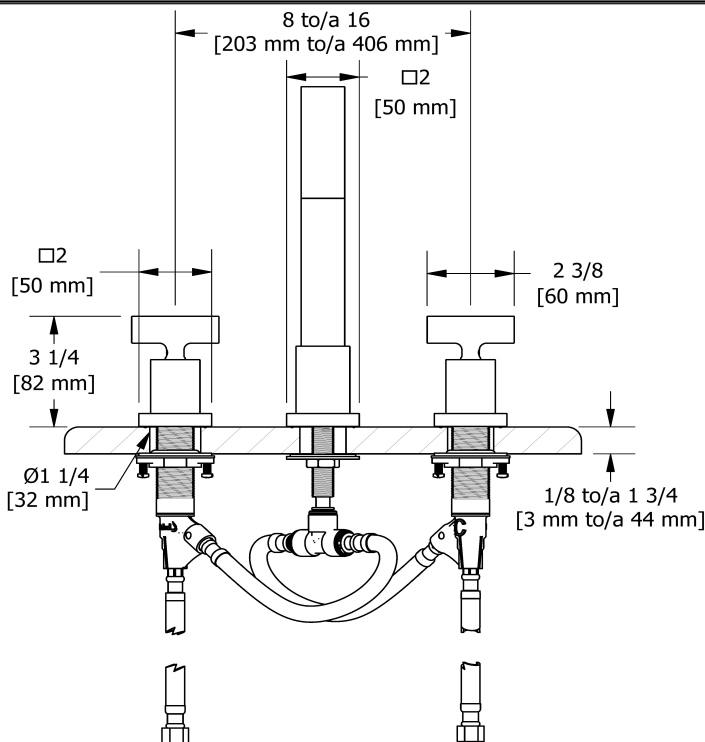

Specifications

Descriptions

- Ceramic cartridge
- 3/8" speedway compression
- Drilling hole diameter = Spout 5/8 (17mm) 2 handles 1 1/8 (29mm)
- Push drain

Available colors

- C : Chrome

Available flows

- 5.7 L/min, 1.5 gpm (US) 60psi *
- 3.7 L/min, 1 gpm (US) 60psi (**PFTQ08T-10**)

EPA certification applicable to the indicated model only

Certifications

- CSA B125.1
- NSF/ANSI standard 61 and 372
- ASME A112.18.1
- CMR248 Approval
- ADA

8" lavatory faucet
PFTQ08T

Sizes, models and finishes may differ from thoses presented.