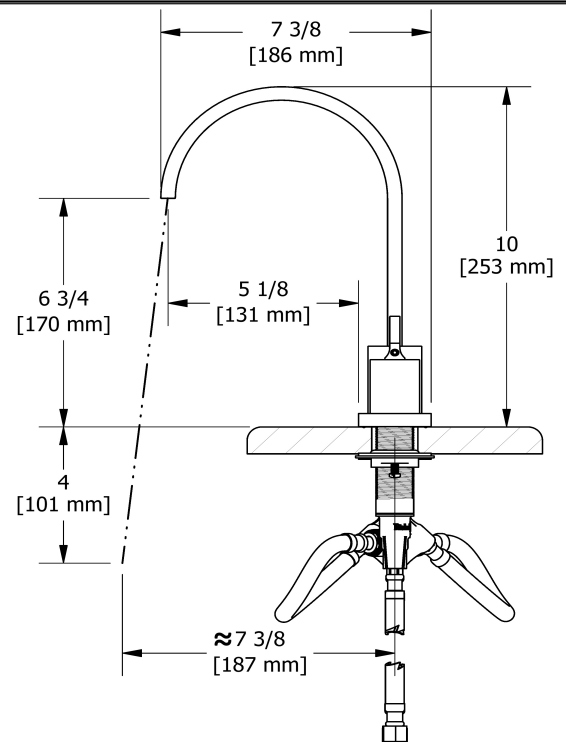

Specifications

Descriptions

- Ceramic cartridge
- 3/8" speedway compression
- Drilling hole diameter = Spout 5/8 (17mm) 2 handles 1 1/8 (29mm)
- Push drain

Available colors

- C : Chrome

Available flows

- 5.7 L/min, 1.5 gpm (US) 60psi *
- 3.7 L/min, 1 gpm (US) 60psi (**PFTQ08T-10**)

EPA certification applicable to the indicated model only

Certifications

- CSA B125.1
- NSF/ANSI standard 61 and 372
- ASME A112.18.1
- CMR248 Approval
- ADA

8" lavatory faucet
PFTQ08T

Sizes, models and finishes may differ from thoses presented.