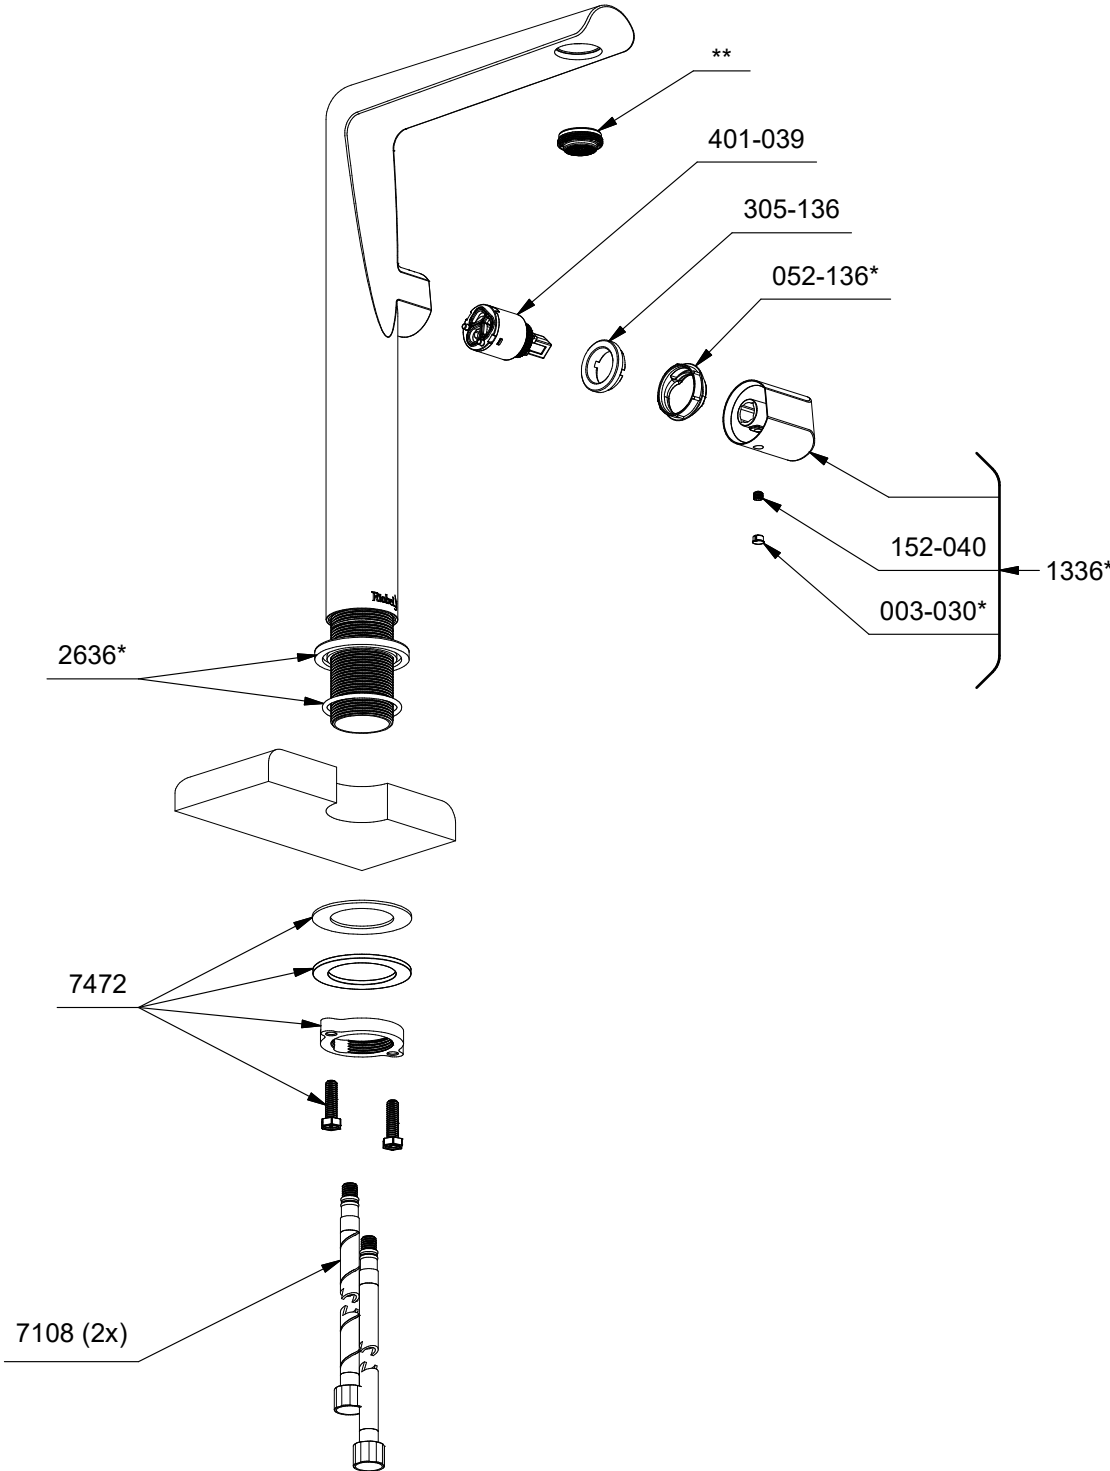

PBL01
Parabola
Single hole lavatory faucet

*Sizes, models and finishes may differ from those presented.

***Finish determined by Suffix**

Finish	Description
C	Chrome
PN	Polished Nickel
BK	Black
BG	Brushed Gold

****Aerator Kit (Include tool) :**

- S6-639-15 (1.5gpm / 5.7l/min)
- S6-639-12 (1.2gpm / 4.6l/min)
- S6-639-10 (1.0gpm / 3.8l/min)
- S6-639-05 (0.5gpm / 1.9l/min)

TOOL :

505-025 (Allen key 2.5mm)