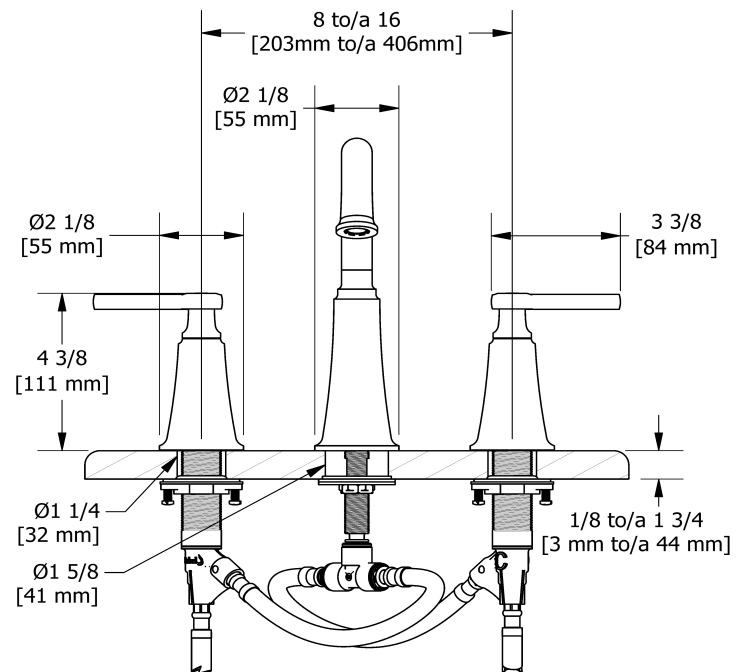

Certifications

- CSA B125.1
- NSF/ANSI standard 61 and 372
- ASME A112.18.1
- ADA