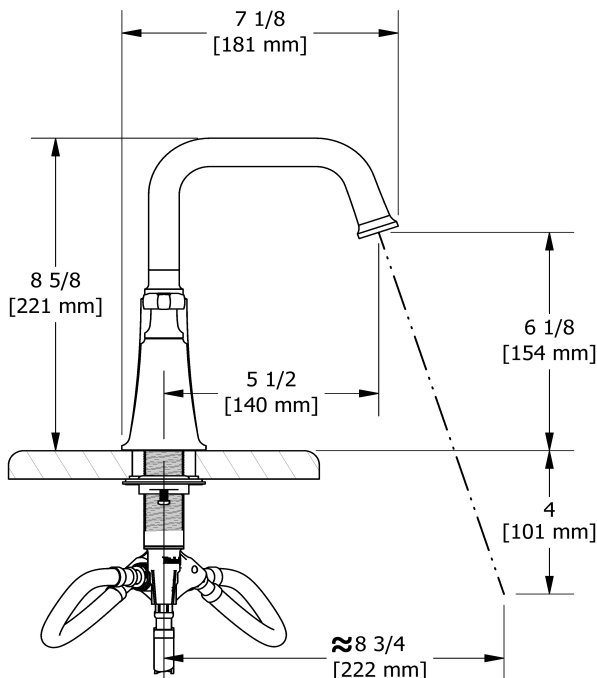

Certifications

- CSA B125.1
- NSF/ANSI standard 61 and 372
- ASME A112.18.1
- ADA