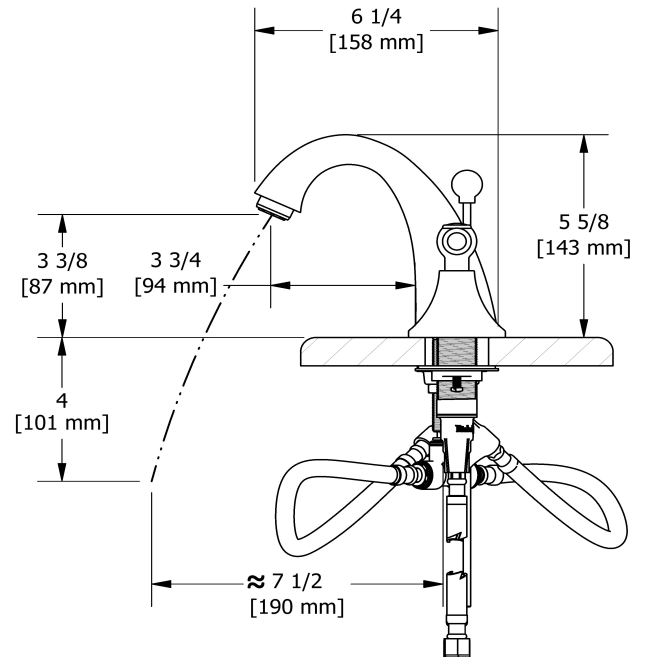

Certifications

- CSA B125.1
- NSF/ANSI standard 61 and 372
- ASME A112.18.1
- CMR248 Approval
- ADA