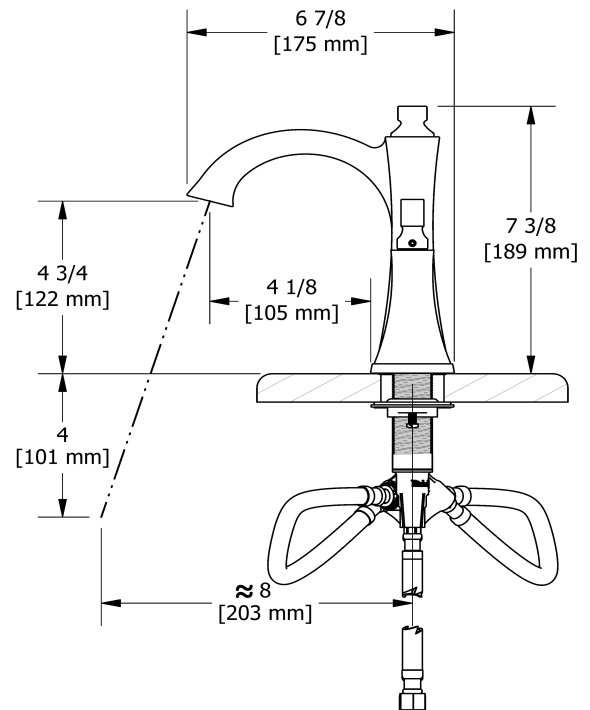

Certifications

- CSA B125.1
- NSF/ANSI standard 61 and 372
- ASME A112.18.1
- CMR248 Approval
- ADA