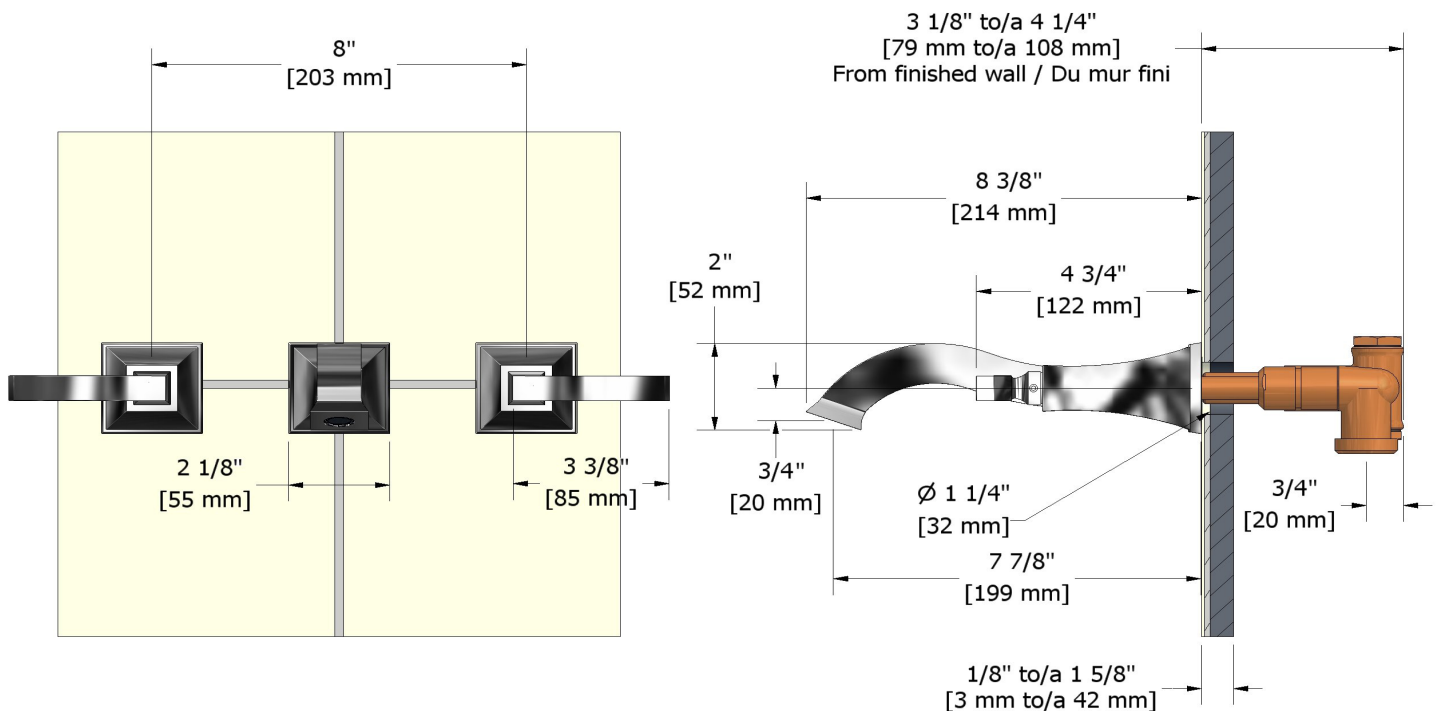

Certifications

- CSA B125.1
- NSF/ANSI standard 61 and 372
- ASME A112.18.1
- CMR248 Approval
- ADA