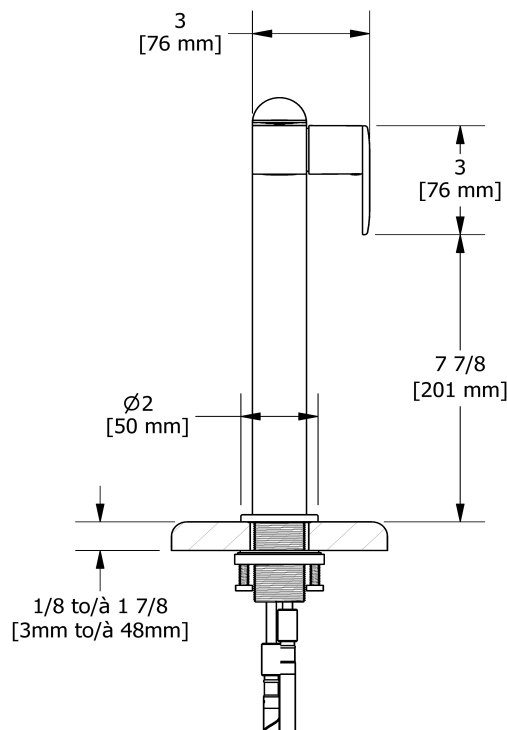

Certifications

- CSA B125.1
- NSF/ANSI standard 61 and 372
- ASME A112.18.1

Sizes, models and finishes may differ from those presented.

Warranty

This Riobel Inc. product you have purchased carries a Limited Lifetime Warranty on the chrome, PVD finish, blacks and all working parts and is guaranteed from the initial purchase date against all manufacturing defects. All other finishes, including plastic components, are guaranteed for one year. All electric and/or electronic parts are covered by a 5-year limited warranty. The warranty offered on our products will be honored only if the installation is performed by a certified master plumber.

Customer Care

Phone (800) 777 - 9762 | Email: customercare@houseofrohl.com | Website: houseofrohl.com/support/contact-us

Consult your local House of Rohl showroom for additional information and specifications. For complete warranty details and a list of showrooms, go to houseofrohl.com