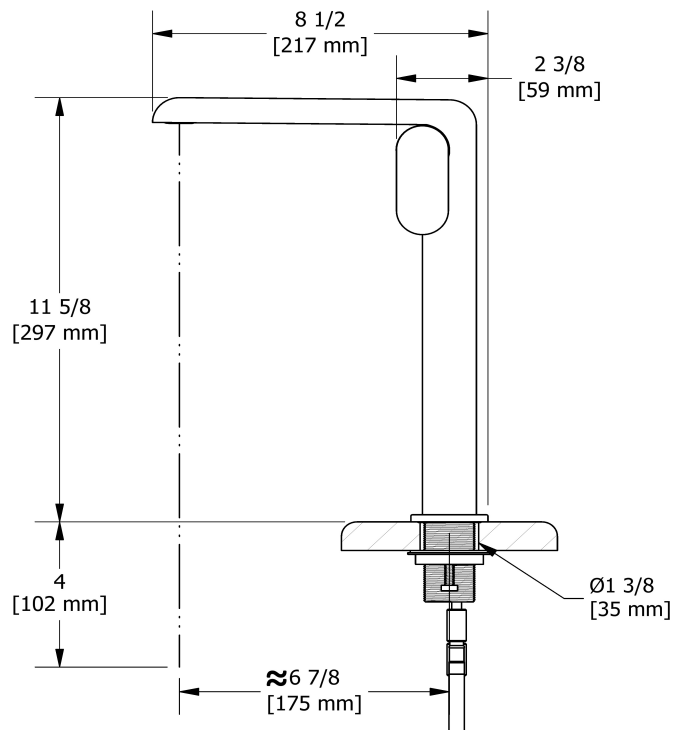

Certifications

- CSA B125.1
- NSF/ANSI standard 61 and 372
- ASME A112.18.1

Sizes, models and finishes may differ from those presented.

Warranty

This Riobel Inc. product you have purchased carries a Limited Lifetime Warranty on the chrome, PVD finish, blacks and all working parts and is guaranteed from the initial purchase date against all manufacturing defects. All other finishes, including plastic components, are guaranteed for one year. All electric and/or electronic parts are covered by a 5-year limited warranty. The warranty offered on our products will be honored only if the installation is performed by a certified master plumber.

Customer Care

Phone (800) 777 - 9762 | Email: customercare@houseofrohl.com | Website: houseofrohl.com/support/contact-us

Consult your local House of Rohl showroom for additional information and specifications. For complete warranty details and a list of showrooms, go to houseofrohl.com