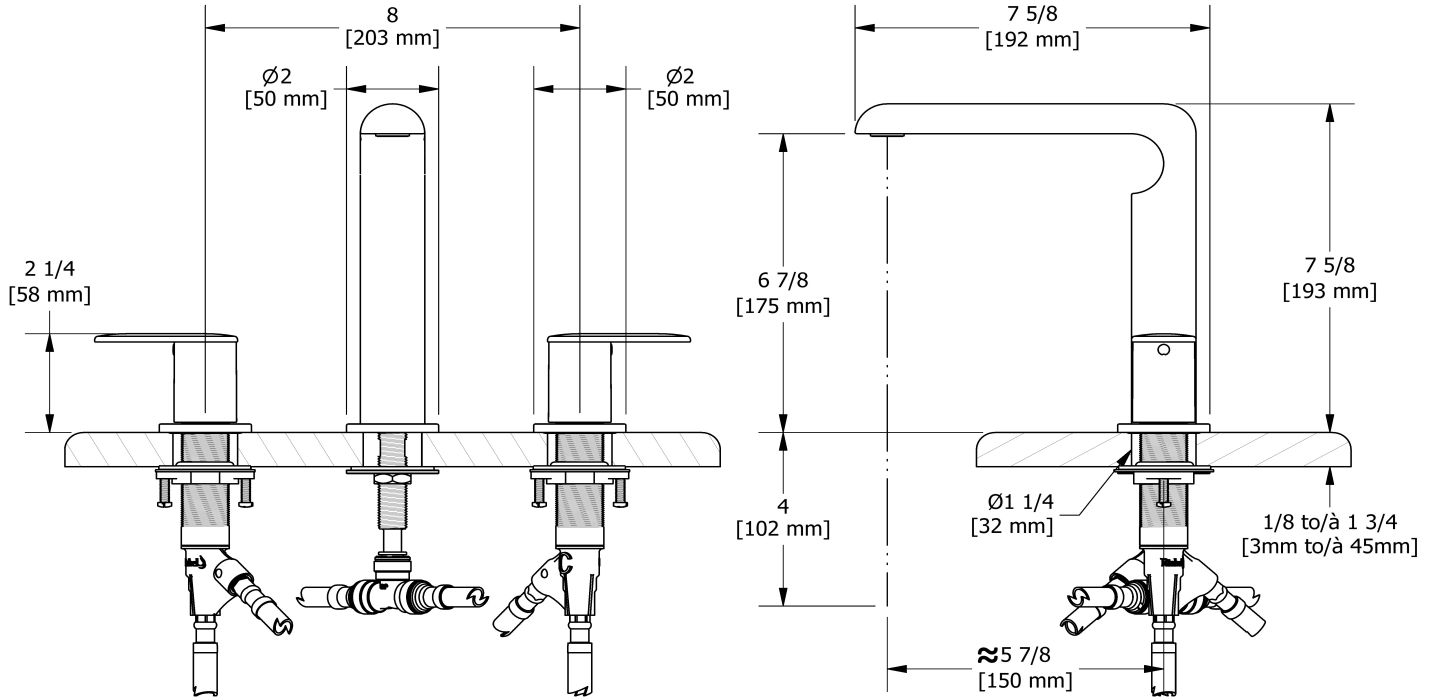

Certifications

- CSA B125.1
- NSF/ANSI standard 61 and 372
- ASME A112.18.1

Sizes, models and finishes may differ from those presented.

Warranty

This Riobel Inc. product you have purchased carries a Limited Lifetime Warranty on the chrome, PVD finish, blacks and all working parts and is guaranteed from the initial purchase date against all manufacturing defects. All other finishes, including plastic components, are guaranteed for one year. All electric and/or electronic parts are covered by a 5-year limited warranty. The warranty offered on our products will be honored only if the installation is performed by a certified master plumber.

Customer Care

Phone (800) 777 - 9762 | Email: customercare@houseofrohl.com | Website: houseofrohl.com/support/contact-us

Consult your local House of Rohl showroom for additional information and specifications. For complete warranty details and a list of showrooms, go to houseofrohl.com