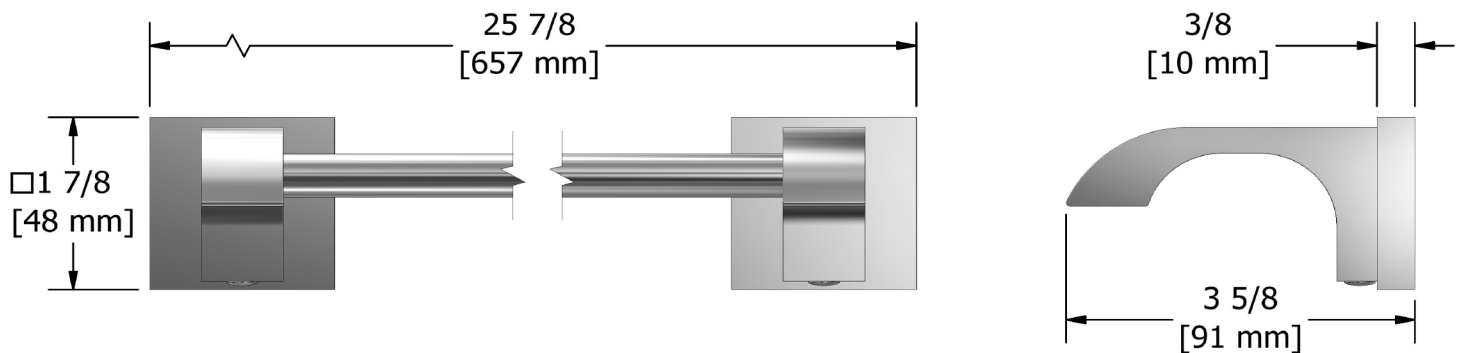

Zendo

60cm (24") towel bar

MODELS: Z05

U.S.A.
houseofrohl.ca/support
 1-800-777-9762

QUEBEC / MARITIMES / WESTERN CANADA
houseofrohl.ca/support
 1-866-473-8442

ONTARIO
houseofrohl.ca/support
 1-800-287-5354