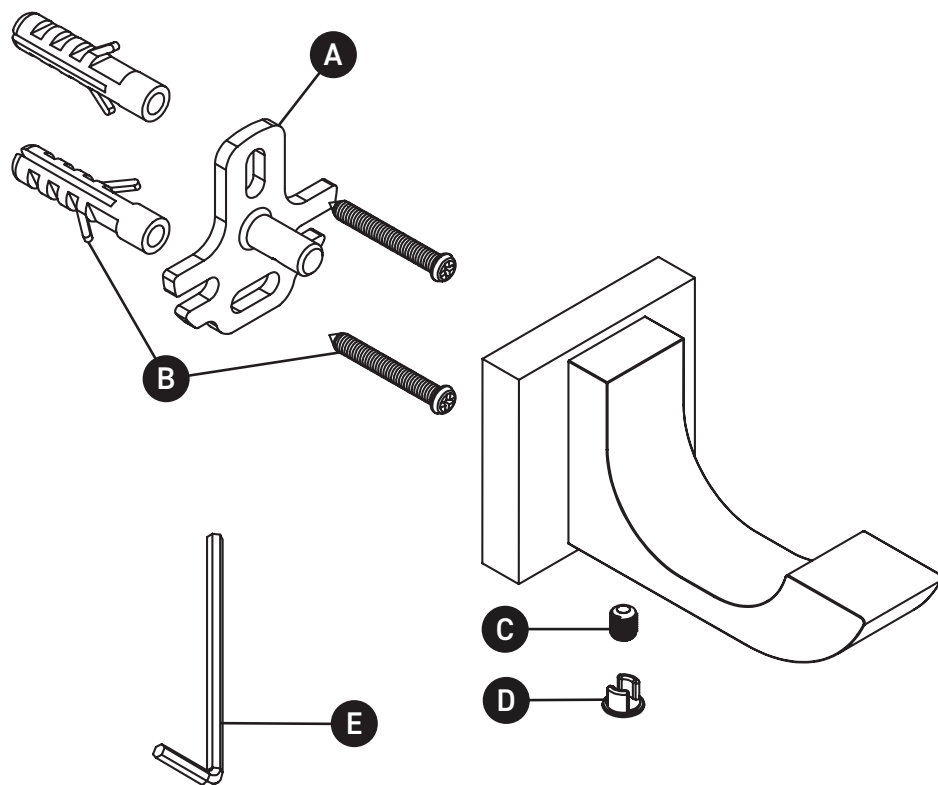

ORDER BY PART NUMBER

## ILLUSTRATED PARTS

### Z00

Zendo™ Robe Hook

ID	Kit Number	Finish
A	390-701	N/A
B	7520	N/A
C	152-060	N/A
D*	003-013	See below
E	505-025	N/A

**\*Finish Determined by Suffix**

Finish	Description
C	Chrome
BK	Black
BN	Brushed Nickel