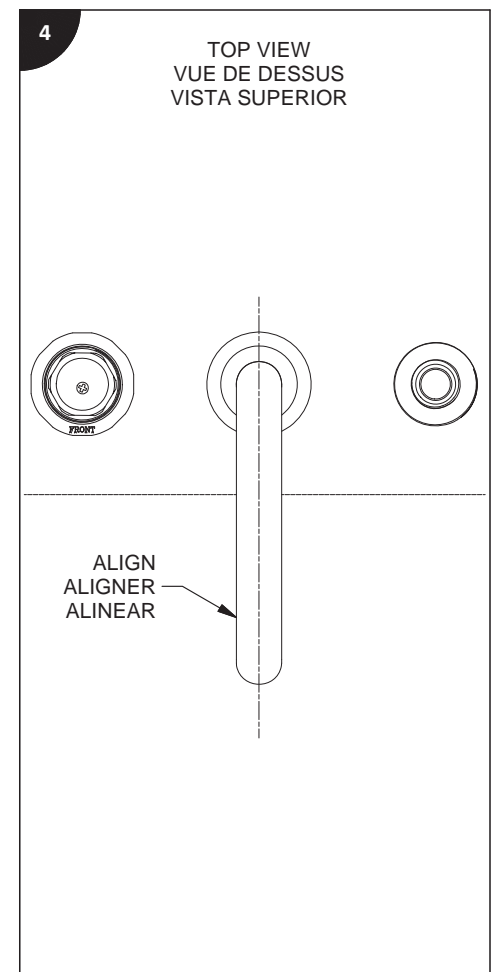

Riobel®

Installation guide / Guide d'installation / Guía de instalación

Before beginning the installation:

Read all instructions.
Purge the water supply system before connecting it to the faucet.

Avant de commencer l'installation: