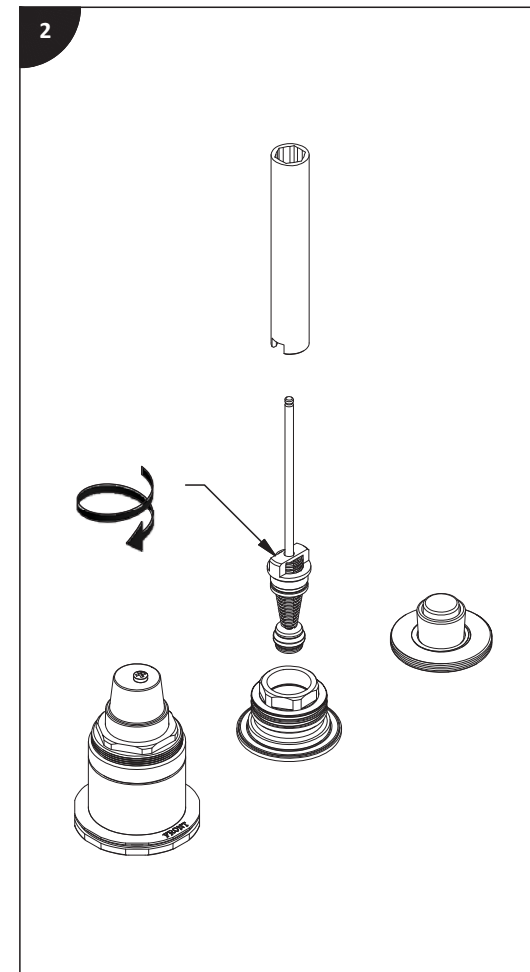

Riobel®

Installation guide / Guide d'installation / Guía de instalación

Before beginning the installation:

Read all instructions.
Purge the water supply system before connecting it to the faucet.

Avant de commencer l'installation: