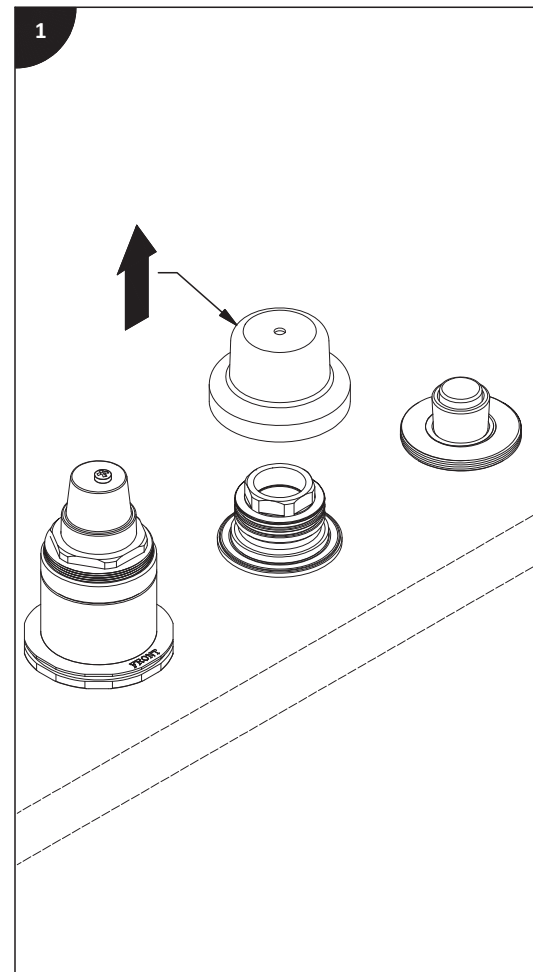

Riobel®

Installation guide / Guide d'installation / Guía de instalación

Before beginning the installation:

Read all instructions.
Purge the water supply system before connecting it to the faucet.

Avant de commencer l'installation: