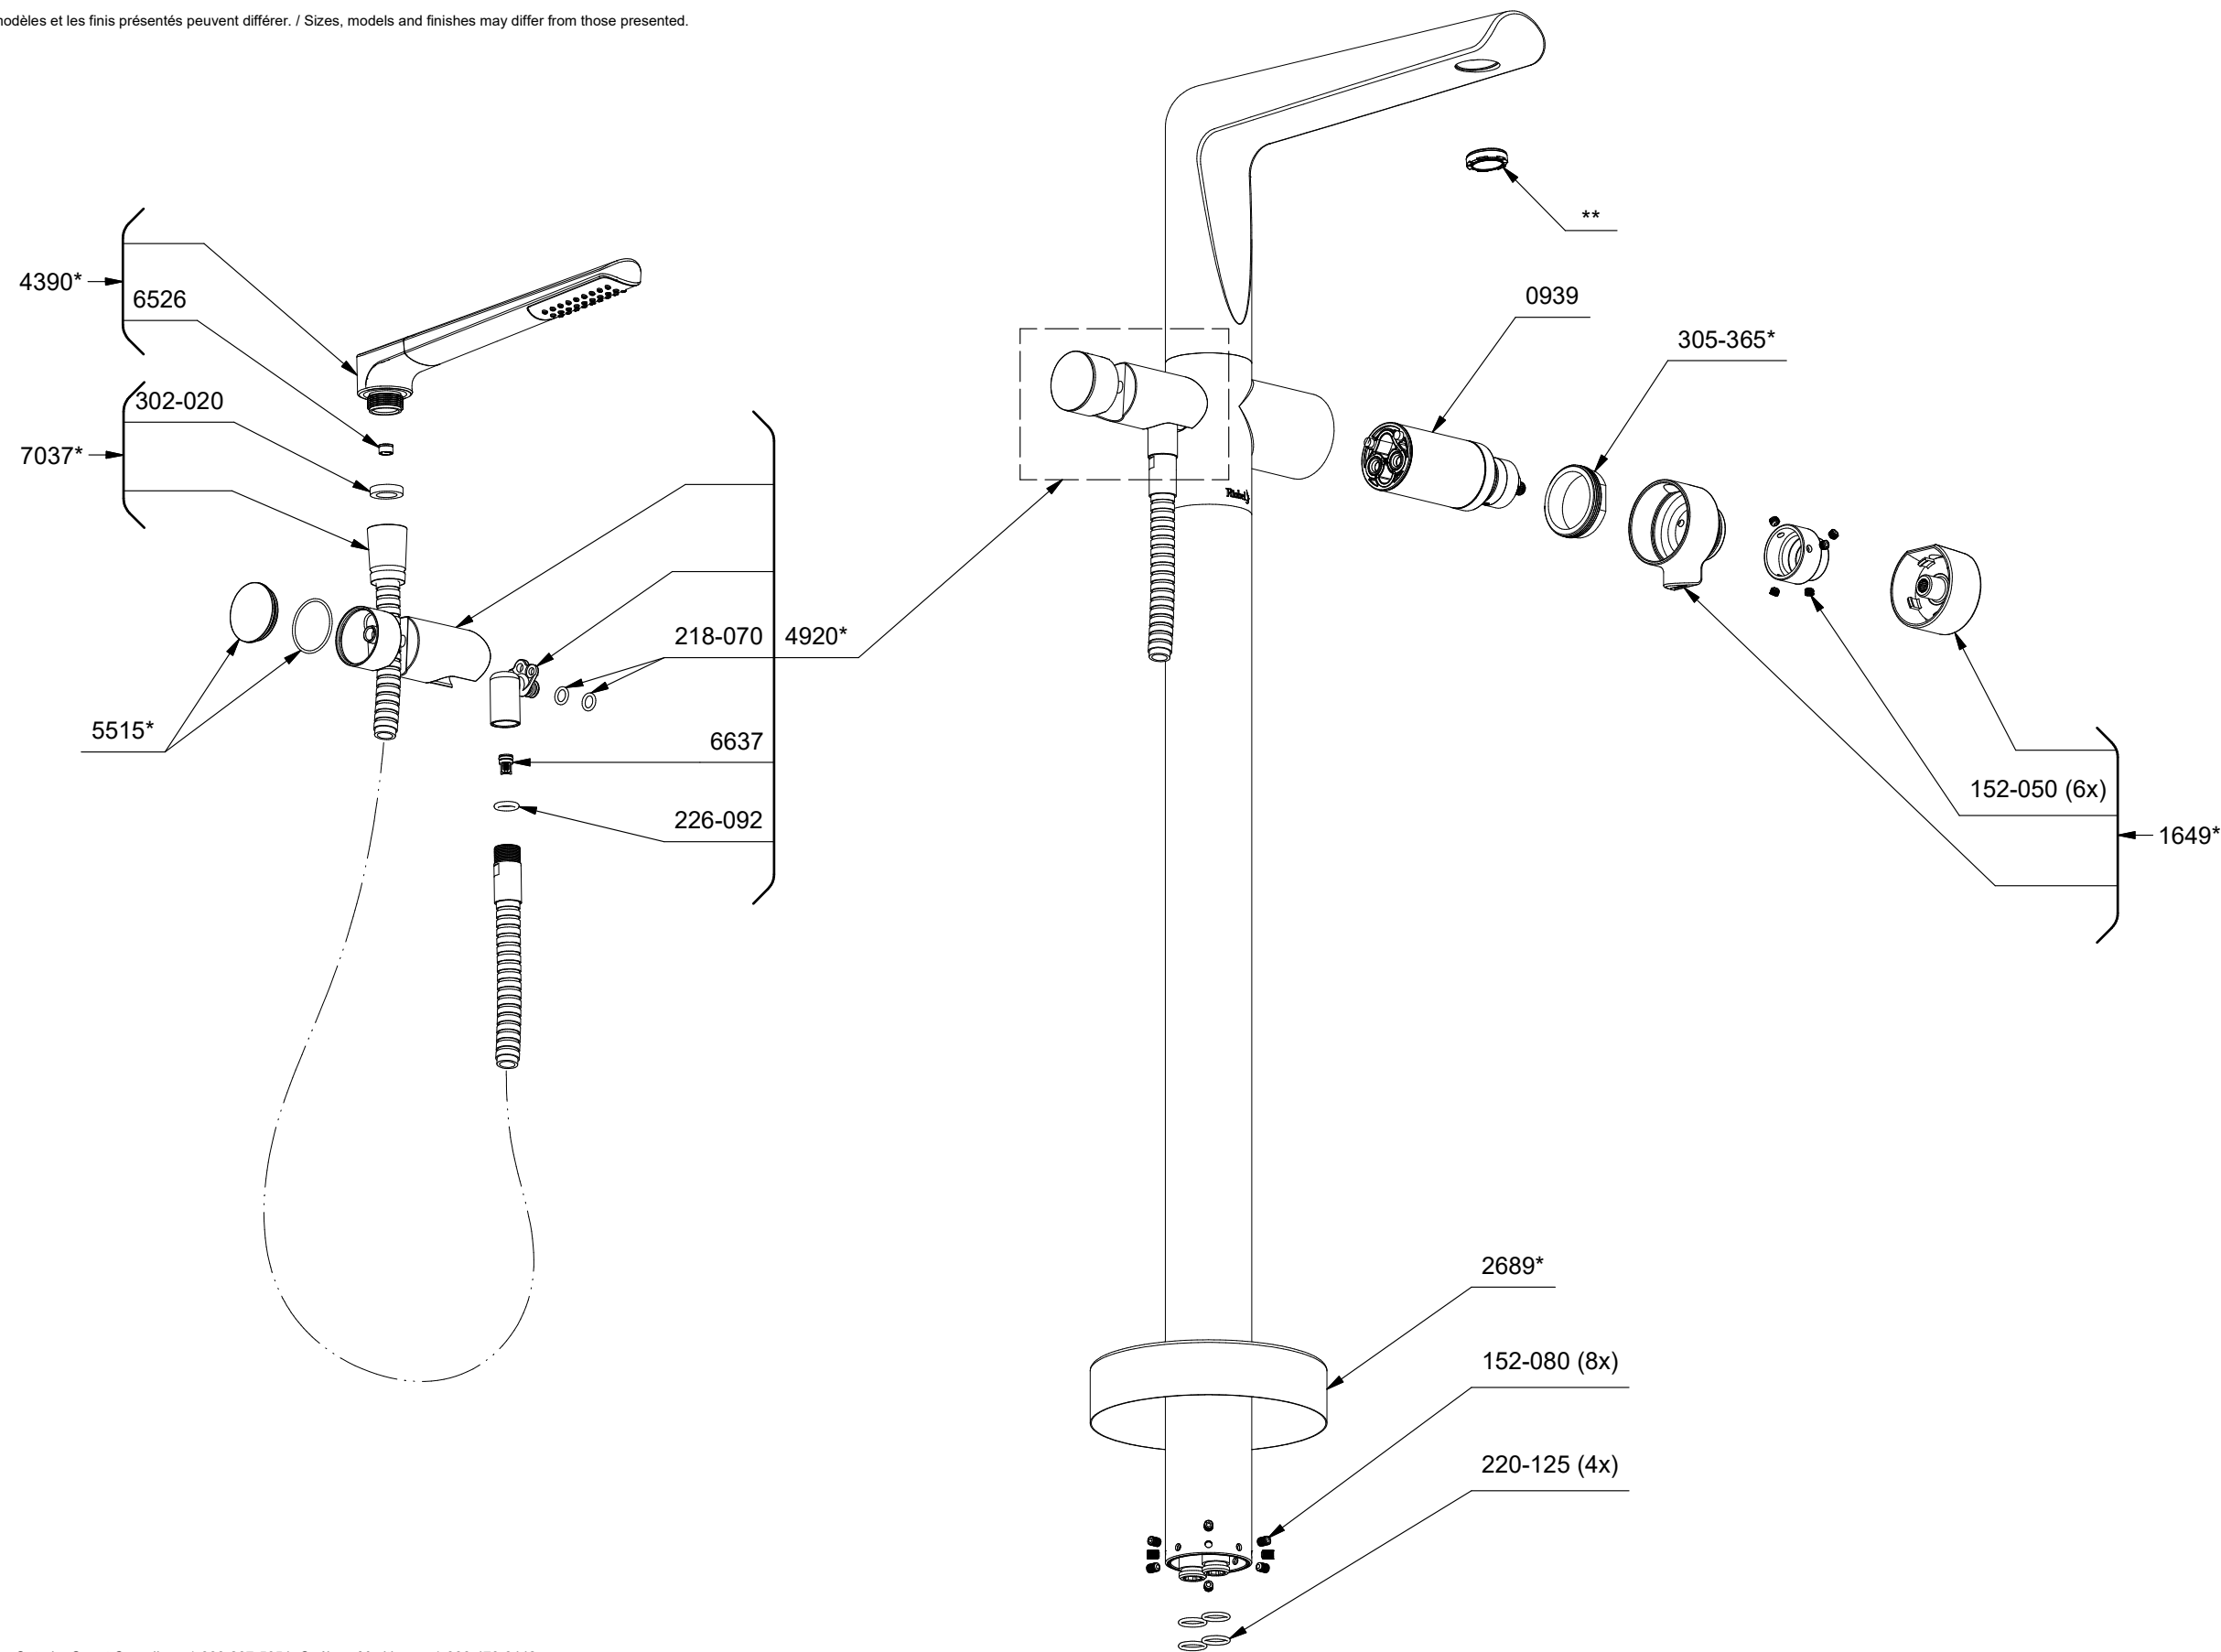

TPB39

Parabola

2-way Type T coaxial floor-mount tub filler with hand shower trim

*Les dimensions, les modèles et les finis présentés peuvent différer. / Sizes, models and finishes may differ from those presented.

***Finish determined by Suffix**

| Finish | Description |
|--------|-----------------|
| C | Chrome |
| PN | Polished Nickel |
| BK | Black |
| BG | Brushed Gold |

****Aerator Kit (Include tool) :**

S6-676 (Full Flow)

TOOL :

505-025 (Allen key 2.5mm)