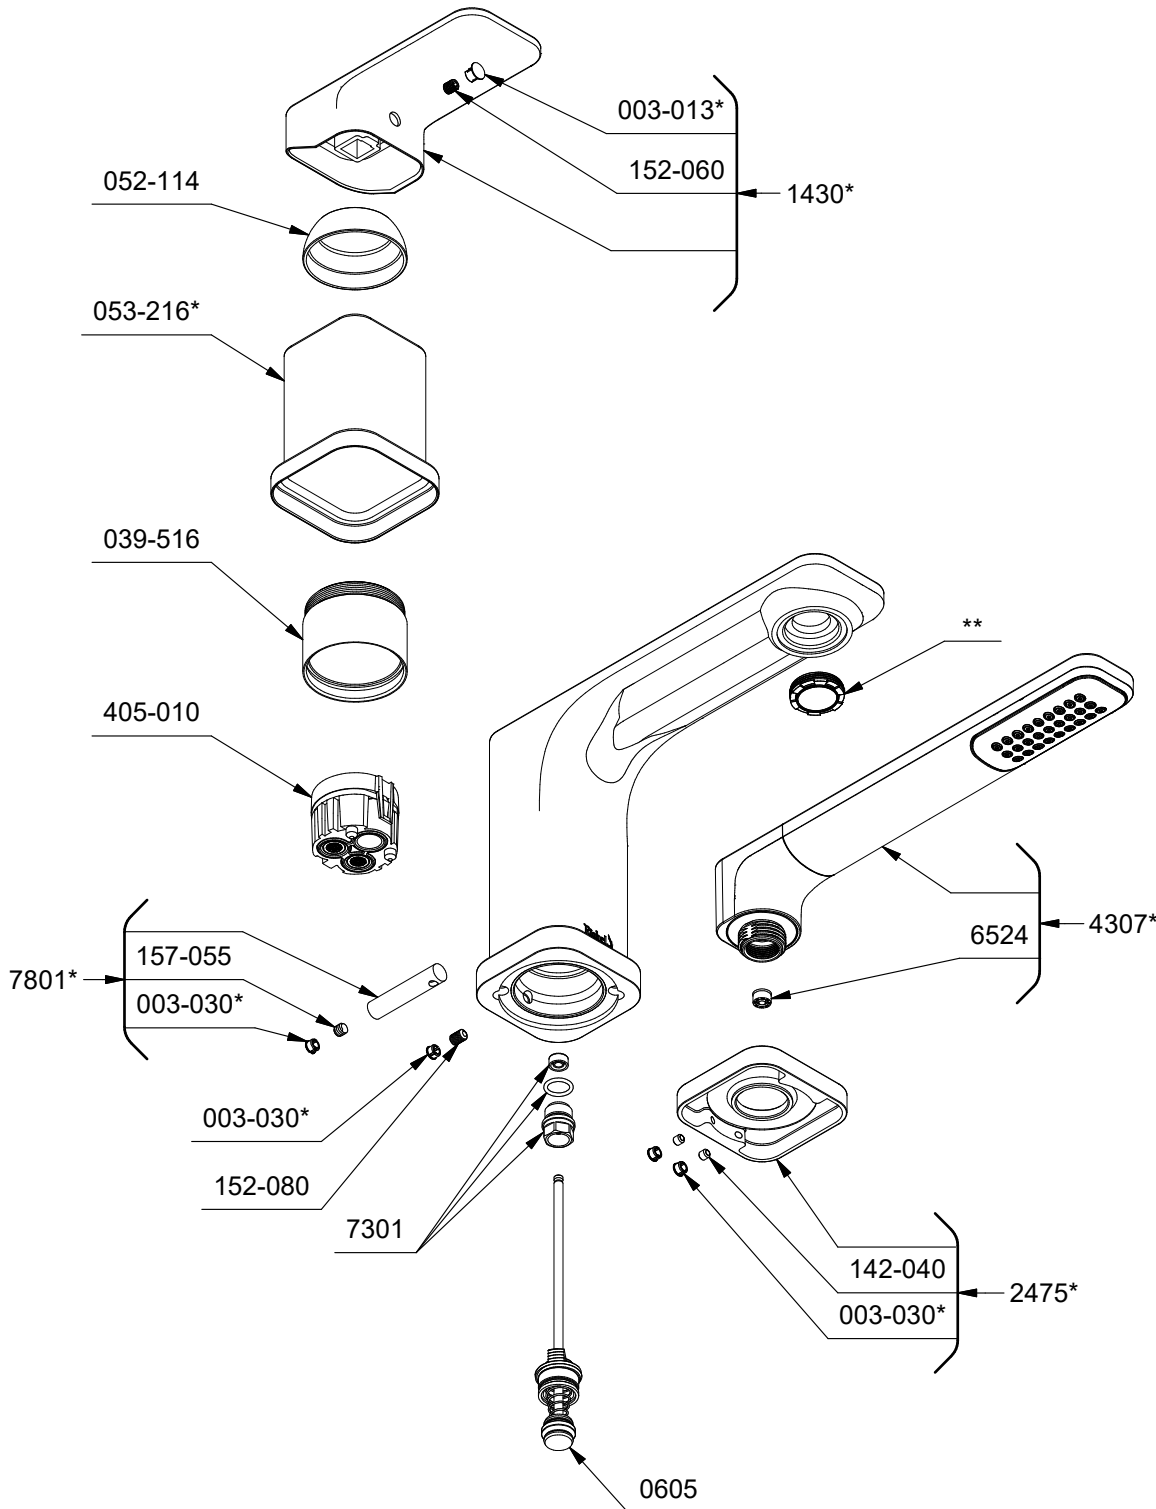

TEQ16

Equinox

3-piece Type P deck-mount tub filler with hand shower trim

*Sizes, models and finishes may differ from those presented.

*Finish determined by Suffix

Finish	Description
C	Chrome
BN	Brushed Nickel
PN	Polished Nickel

**Aerator Kit (Include tool) :

S6-542 (Full flow)

TOOL :

500-002 (Plastic diverter rod tool)

504-020 (Allen key 2mm)

505-025 (Allen key 2.5mm)