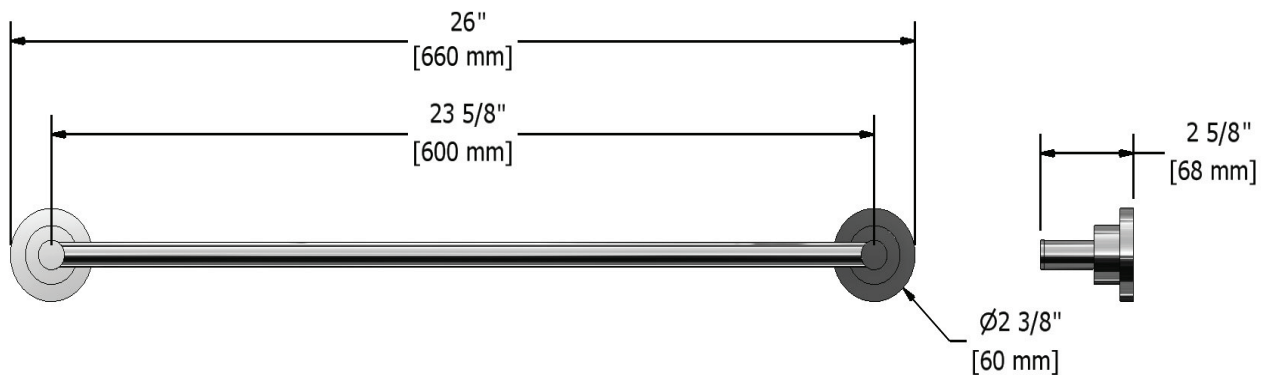

Star

Porte-serviette 60 cm (24")

MODÈLES: ST5

For warranty or additional information, contact:

U.S.A.
houseofrohl.com/support
 1-800-777-9762

QUEBEC / MARITIMES / WESTERN CANADA
 QUÉBEC / MARITIMES / OUEST CANADIEN
 QUEBEC / MARITIMOS / CANADA OCCIDENTAL
houseofrohl.ca/support
 1-866-473-8442