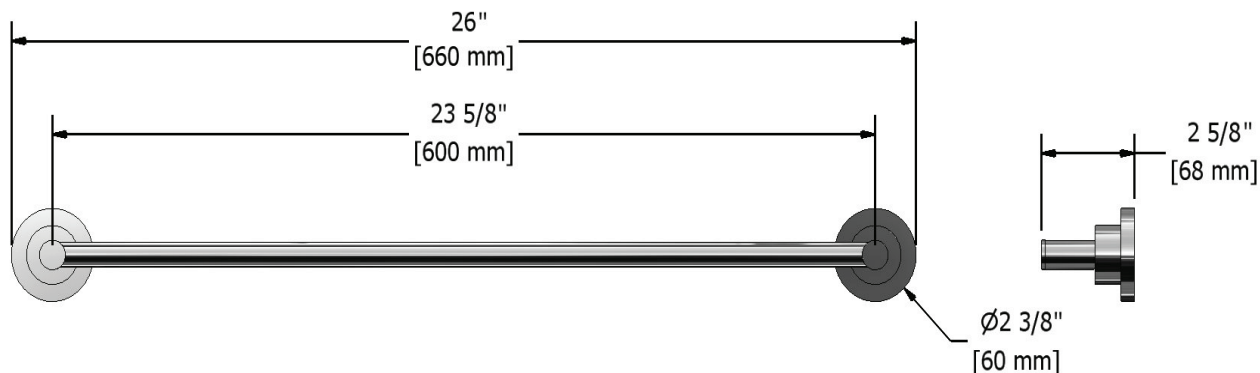

For warranty or additional information, contact:

U.S.A.
houseofrohl.com/support
1-800-777-9762

QUEBEC / MARITIMES / WESTERN CANADA
QUÉBEC / MARITIMES / OUEST CANADIEN
QUEBEC / MARITIMOS / CANADA OCCIDENTAL
houseofrohl.ca/support
1-866-473-8442

ONTARIO
houseofrohl.ca/support
1-800-287-5354