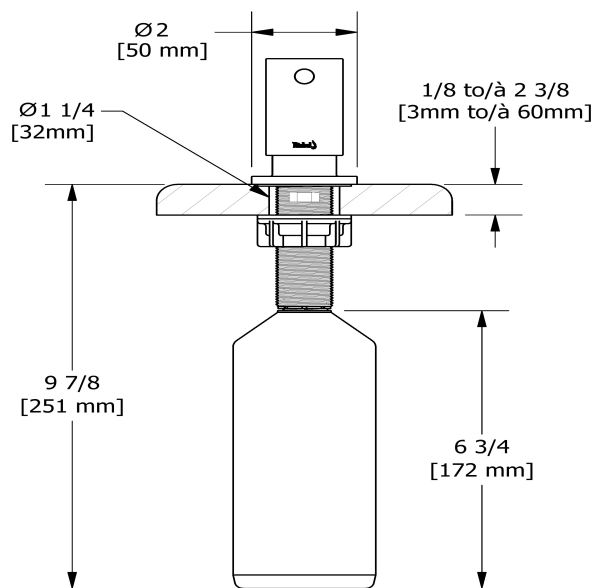

Service à la clientèle

Ontario, Ouest Canadien : 888-287-5354 Québec, Maritimes, États-Unis : 866-473-8442

Soap dispenser, modern
SD8

Specifications

Descriptions

- Filling from the top
- Brass

Sizes, models and finishes may differ from thoses presented.