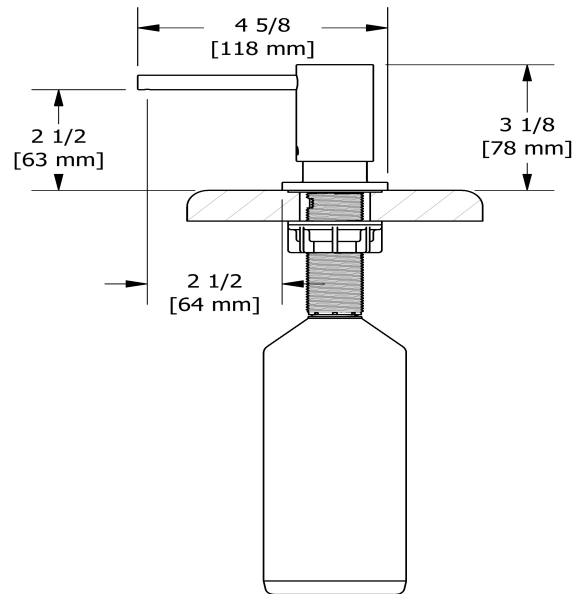

Service à la clientèle

Ontario, Ouest Canadien : 888-287-5354 Québec, Maritimes, États-Unis : 866-473-8442

Soap dispenser, modern
SD8

Specifications

Descriptions

- Filling from the top
- Brass

Sizes, models and finishes may differ from thoses presented.