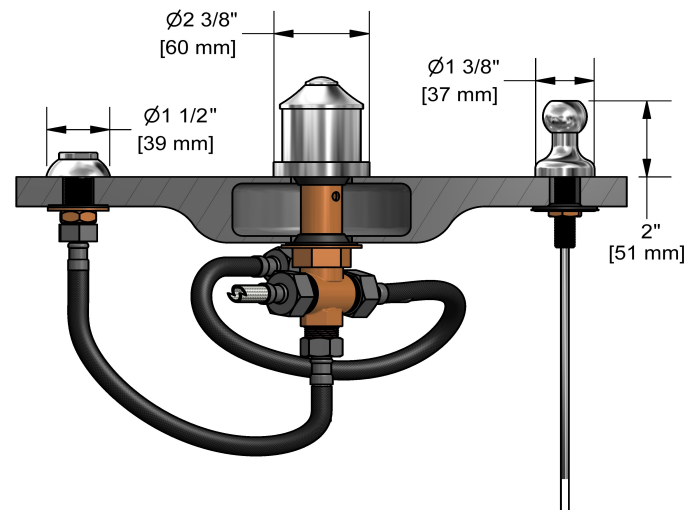

## Descriptions

- Ceramic cartridge
- Pop-up drain
- 1/2" inlet male NPT
- Jet
- Integrated vacuum breaker

## Certifications

- ASME A112.18.1
- CMR248 Approval
- ADA

4-piece bidet faucet with integrated vacuum breaker  
**RT09+**

Sizes, models and finishes may differ from those presented.