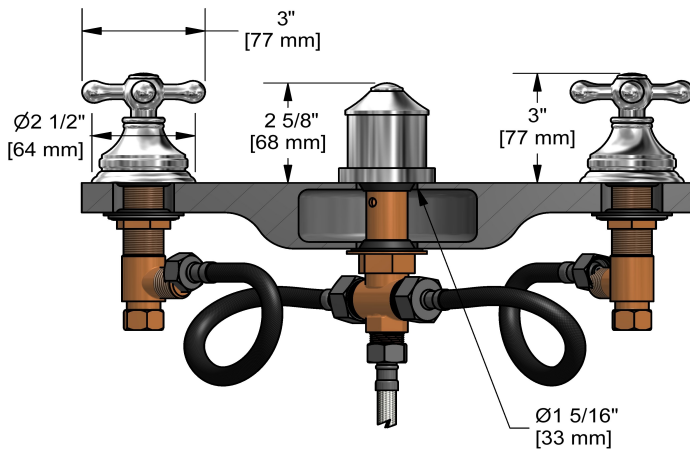

## Descriptions

- Ceramic cartridge
- Pop-up drain
- 1/2" inlet male NPT
- Jet
- Integrated vacuum breaker

## Certifications

- ASME A112.18.1
- CMR248 Approval
- ADA

4-piece bidet faucet with integrated vacuum breaker  
**RT09+**

Sizes, models and finishes may differ from those presented.