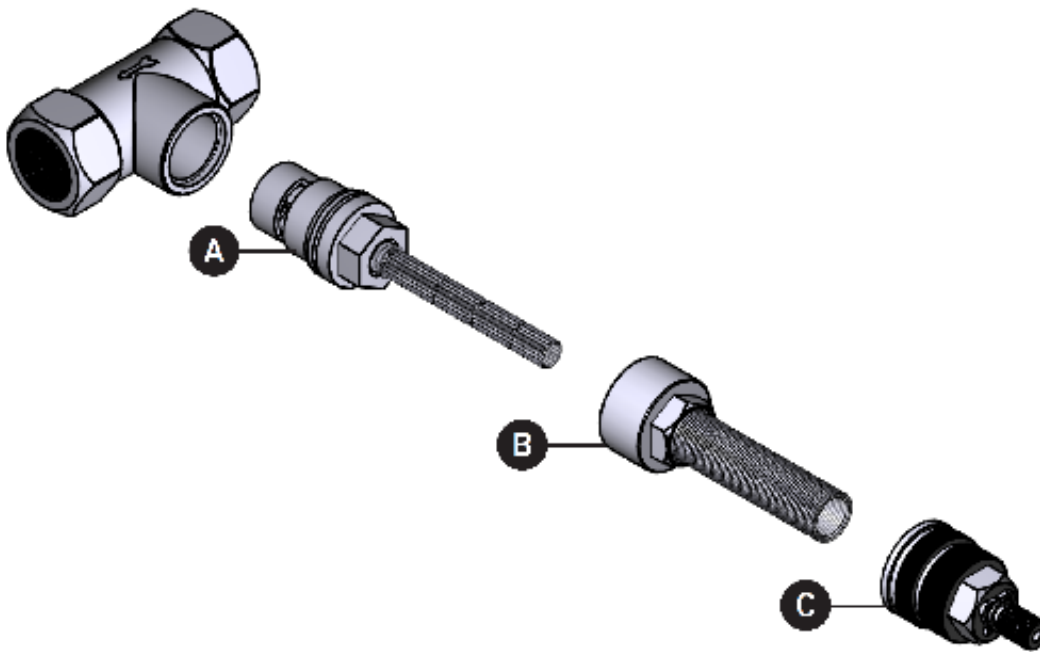

ILLUSTRATED PARTS

ORDER BY PART NUMBER

R20

Volume Control Valve

MODEL

R20

ID	Kit Number	Finish
A	S401-451	N/A
B	S7-331	N/A
C	S7-332	N/A

U.S.A.
HOUSEOFROHL.COM
1-800-777-9762