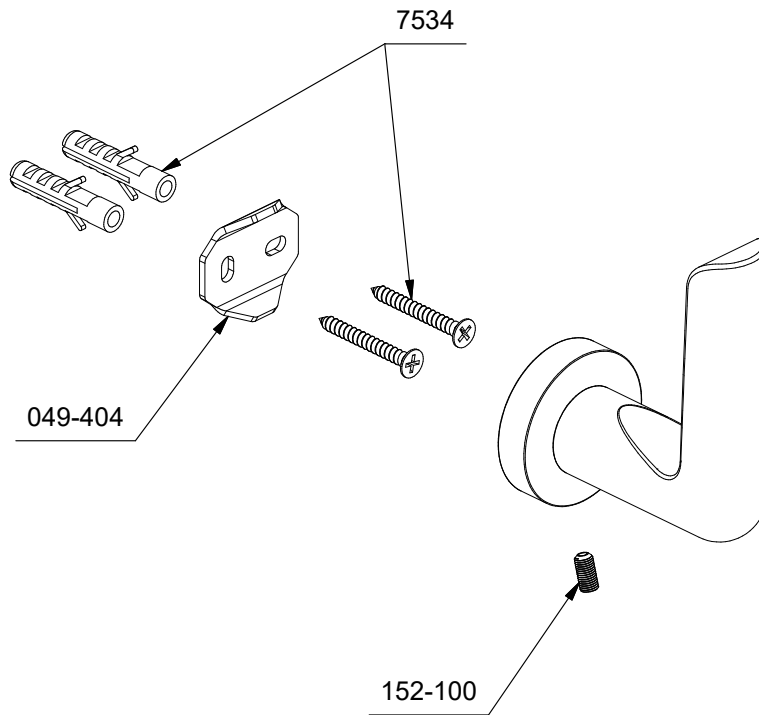

\*Sizes, models and finishes may differ from those presented.

**\*Finish determined by Suffix**

Finish	Description
C	Chrome
PN	Polished Nickel
BK	Black
BG	Brushed Gold

**TOOL :**

505-025 (Allen key 2.5mm)