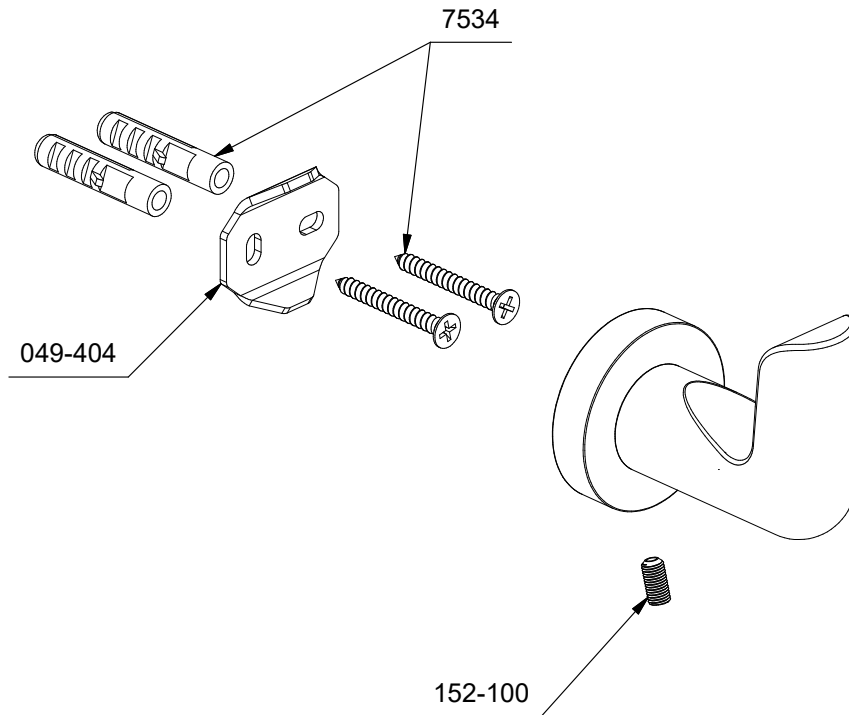

*Sizes, models and finishes may differ from those presented.

***Finish determined by Suffix**

Finish	Description
C	Chrome
PN	Polished Nickel
BK	Black
BG	Brushed Gold

TOOL :
505-025 (Allen key 2.5mm)