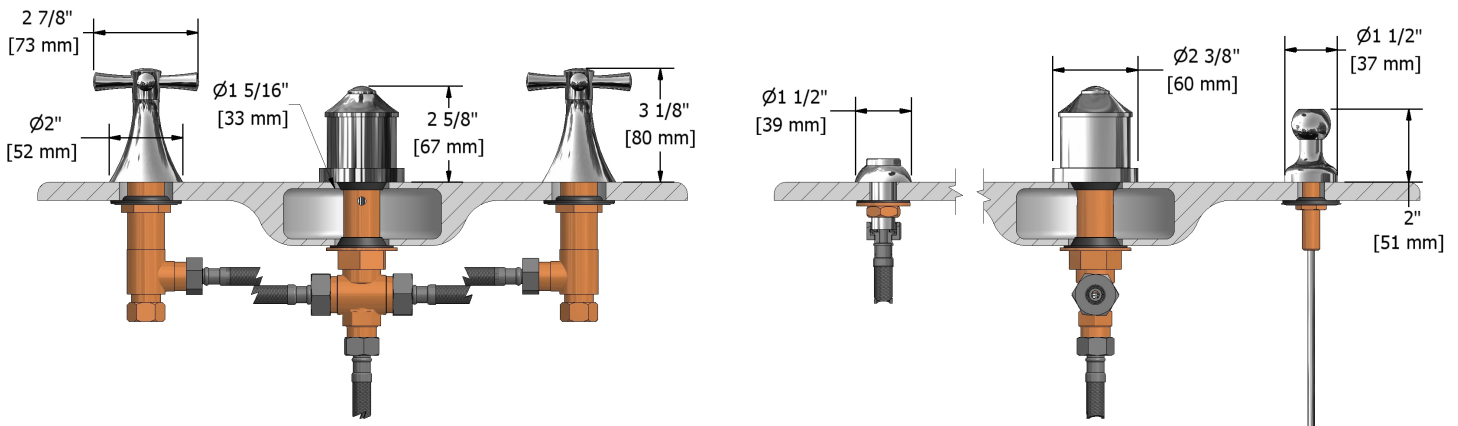

Specifications

Descriptions

- Ceramic cartridge
- Jet
- Pop-up drain
- 1/2" inlet male NPT
- Integrated vacuum breaker

Available colors

- C : Chrome
- BN : Brushed Nickel (PVD)
- PN : Polished Nickel (PVD)

Certifications

- CSA B125.1
- ASME A112.18.1
- CMR248 Approval
- ADA

4-piece bidet faucet with integrated vacuum breaker
ED09+

Sizes, models and finishes may differ from those presented.

Warranty

This Riobel Inc. product you have purchased carries a Limited Lifetime Warranty on the chrome, PVD finish, blacks and all working parts and is guaranteed from the initial purchase date against all manufacturing defects. All other finishes, including plastic components, are guaranteed for one year. All electric and/or electronic parts are covered by a 5-year limited warranty. The warranty offered on our products will be honored only if the installation is performed by a certified master plumber.