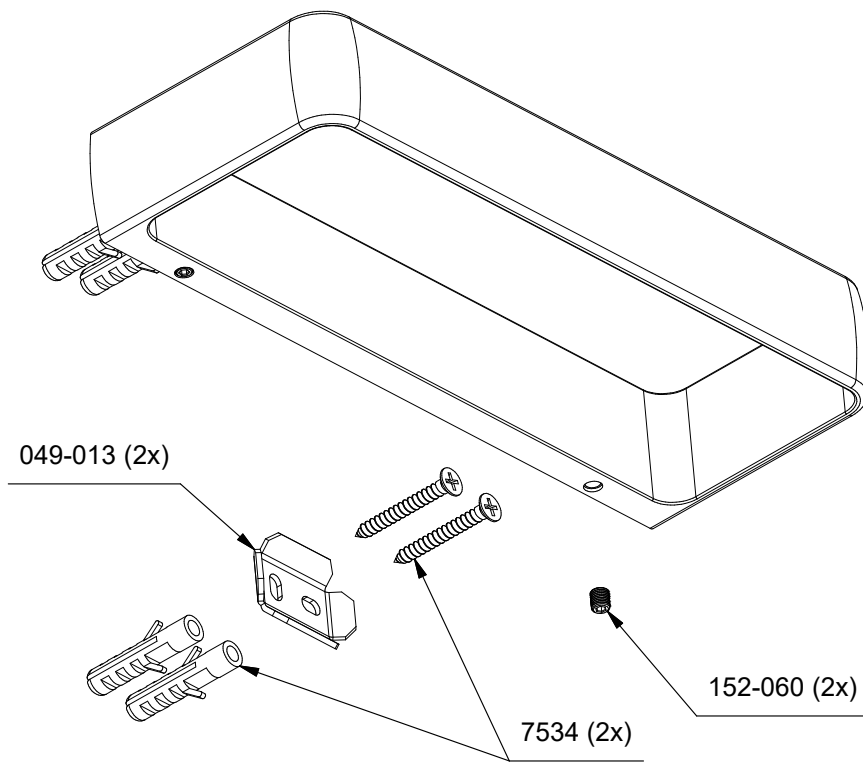

*Sizes, models and finishes may differ from those presented.

***Finish determined by Suffix**

Finish	Description
C	Chrome
BK	Black
BG	Brushed Gold
BC	Brushed Chrome

TOOL :

505-025 (Allen key 2.5mm)