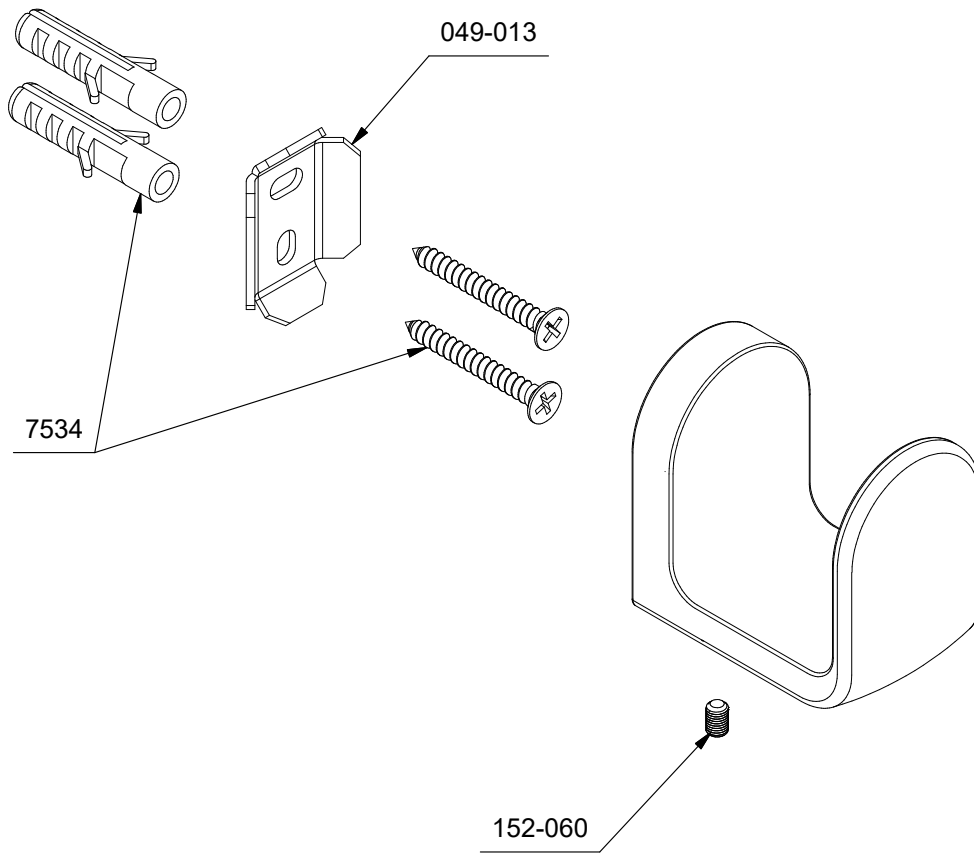

*Sizes, models and finishes may differ from those presented.

***Finish determined by Suffix**

Finish	Description
C	Chrome
BK	Black
BG	Brushed Gold
BC	Brushed Chrome

TOOL :
505-025 (Allen key 2.5mm)