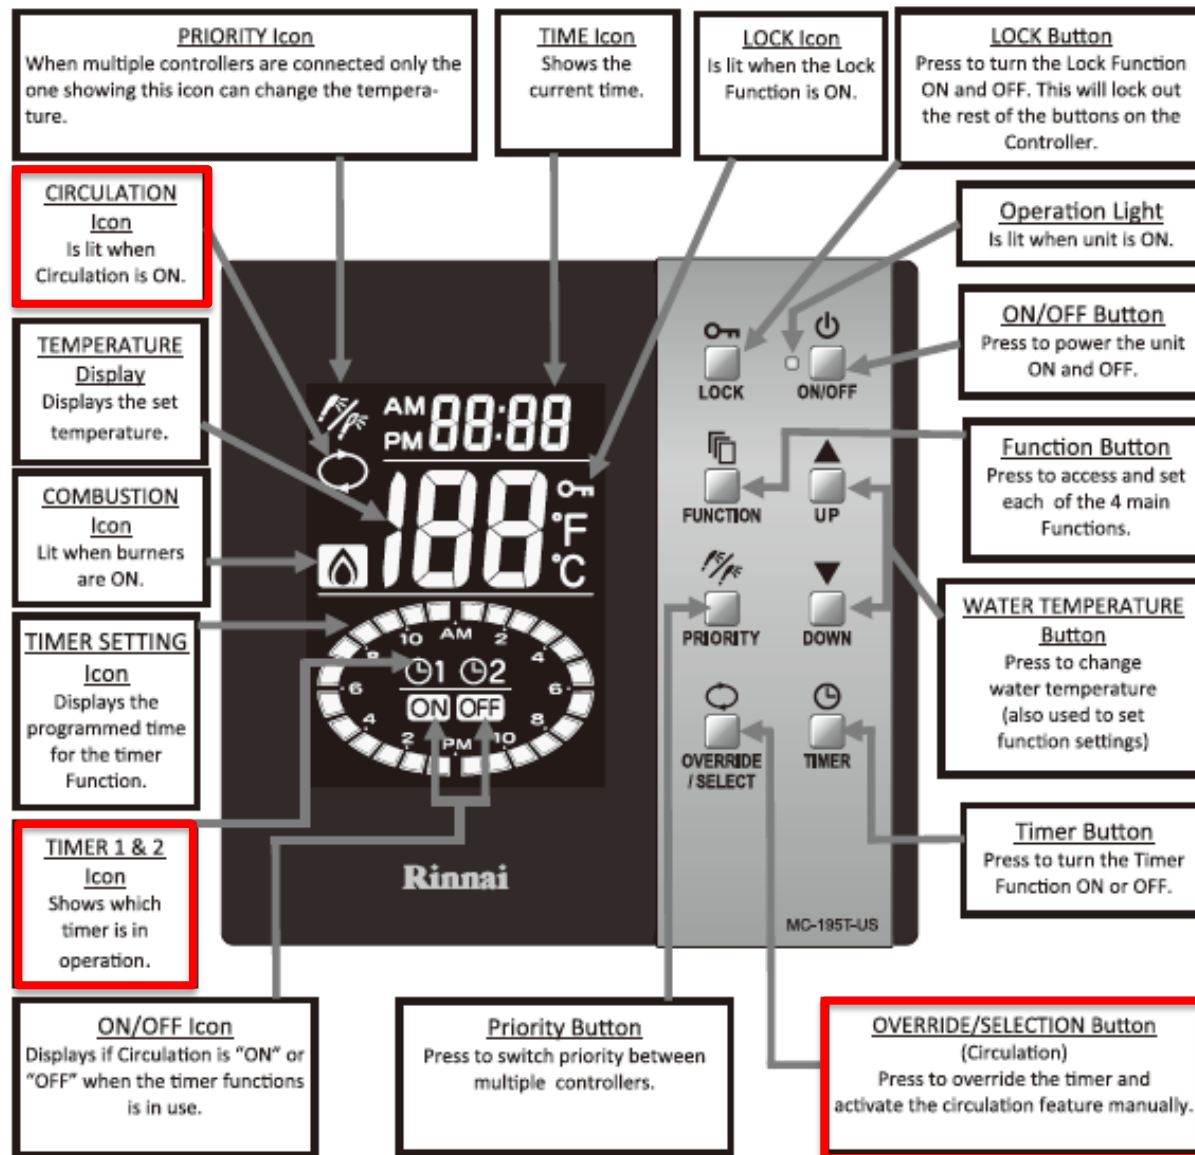

MC-195T: Feature Overview

Note: This page is in the manual.