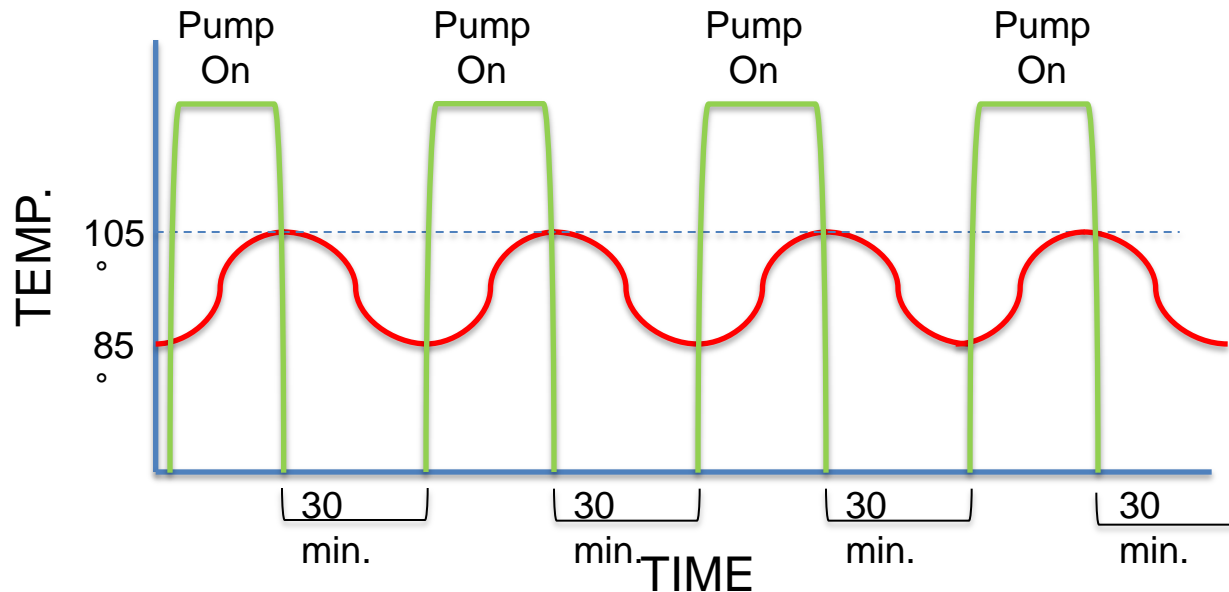

## Recirc ON Periods:

- 6am-9am
- 5pm-11pm

Circ-Logic controls pump on/off intervals during "Recirc ON" periods

# How RCL Works (review)

COMFORT MODE

ECONOMY MODE