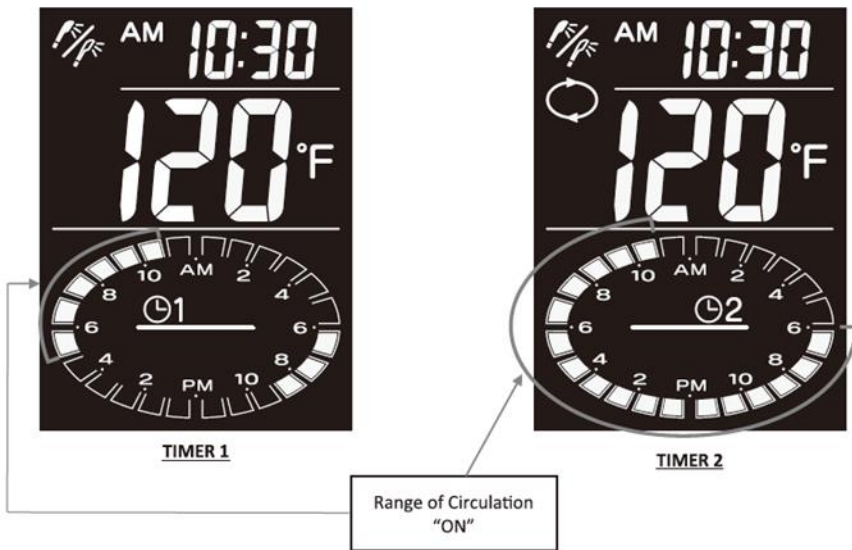

MC-195T: Key Recirc Features

Dual Timer Programs

*Allows homeowner to operate recirculation mode during different times, for example one program for weekdays, one for weekends.