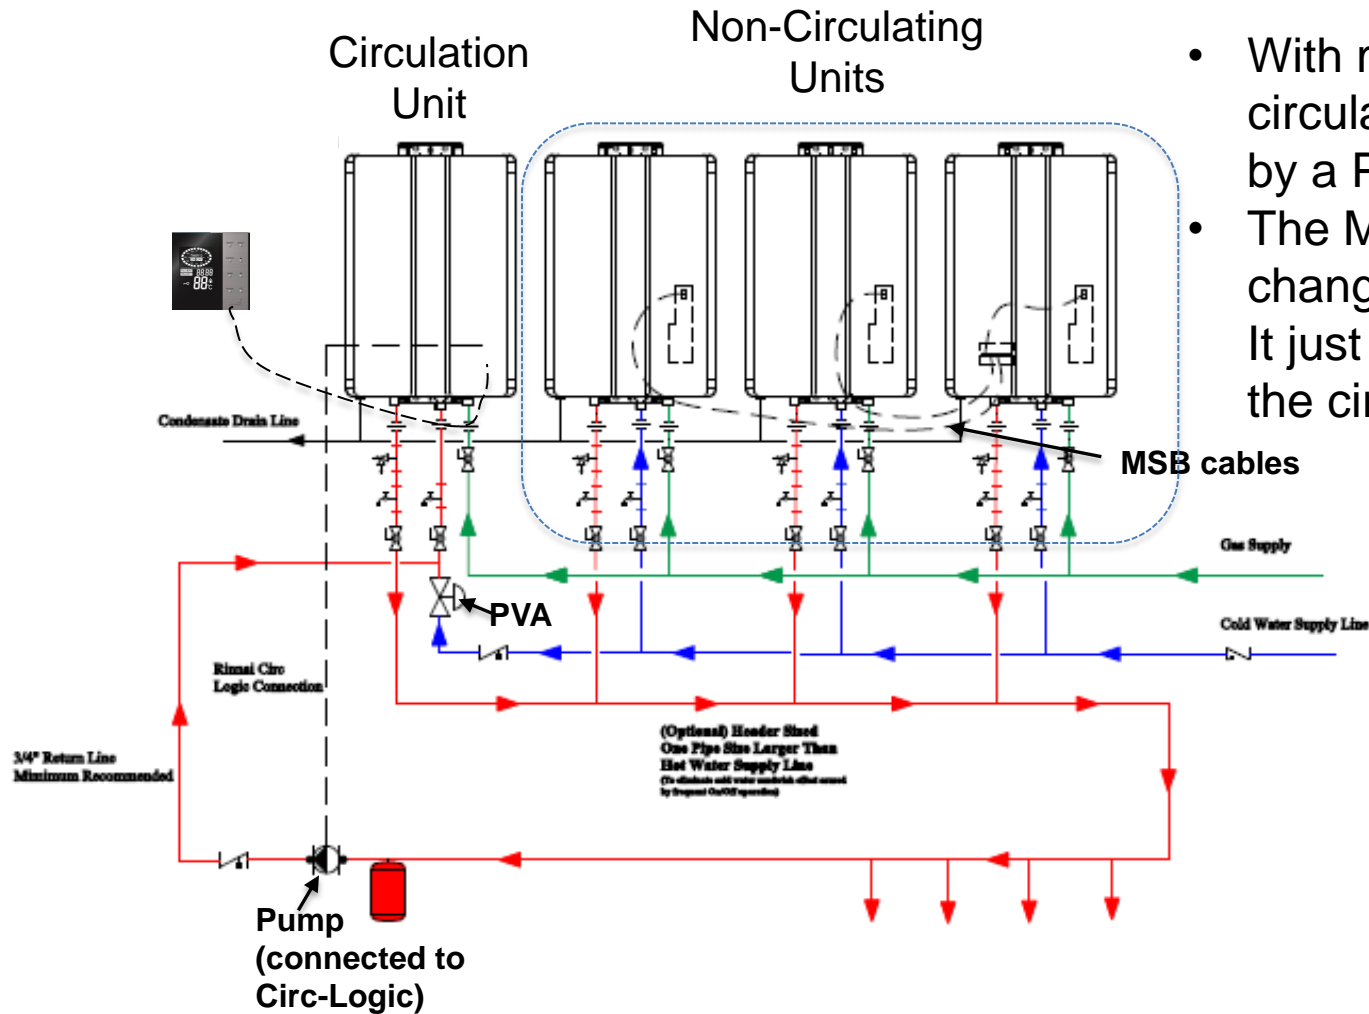

## 1. Circ-Logic

## 2. Circ-Logic + Pump Timer Kit

**Note:** The MC195T should not be used with the GTK15 or any pump with a timer.

# Multiple Units

- With multiple units, the circulation unit is isolated by a PVA
- The MC-195T doesn't change this configuration. It just acts as the timer for the circulation pump.