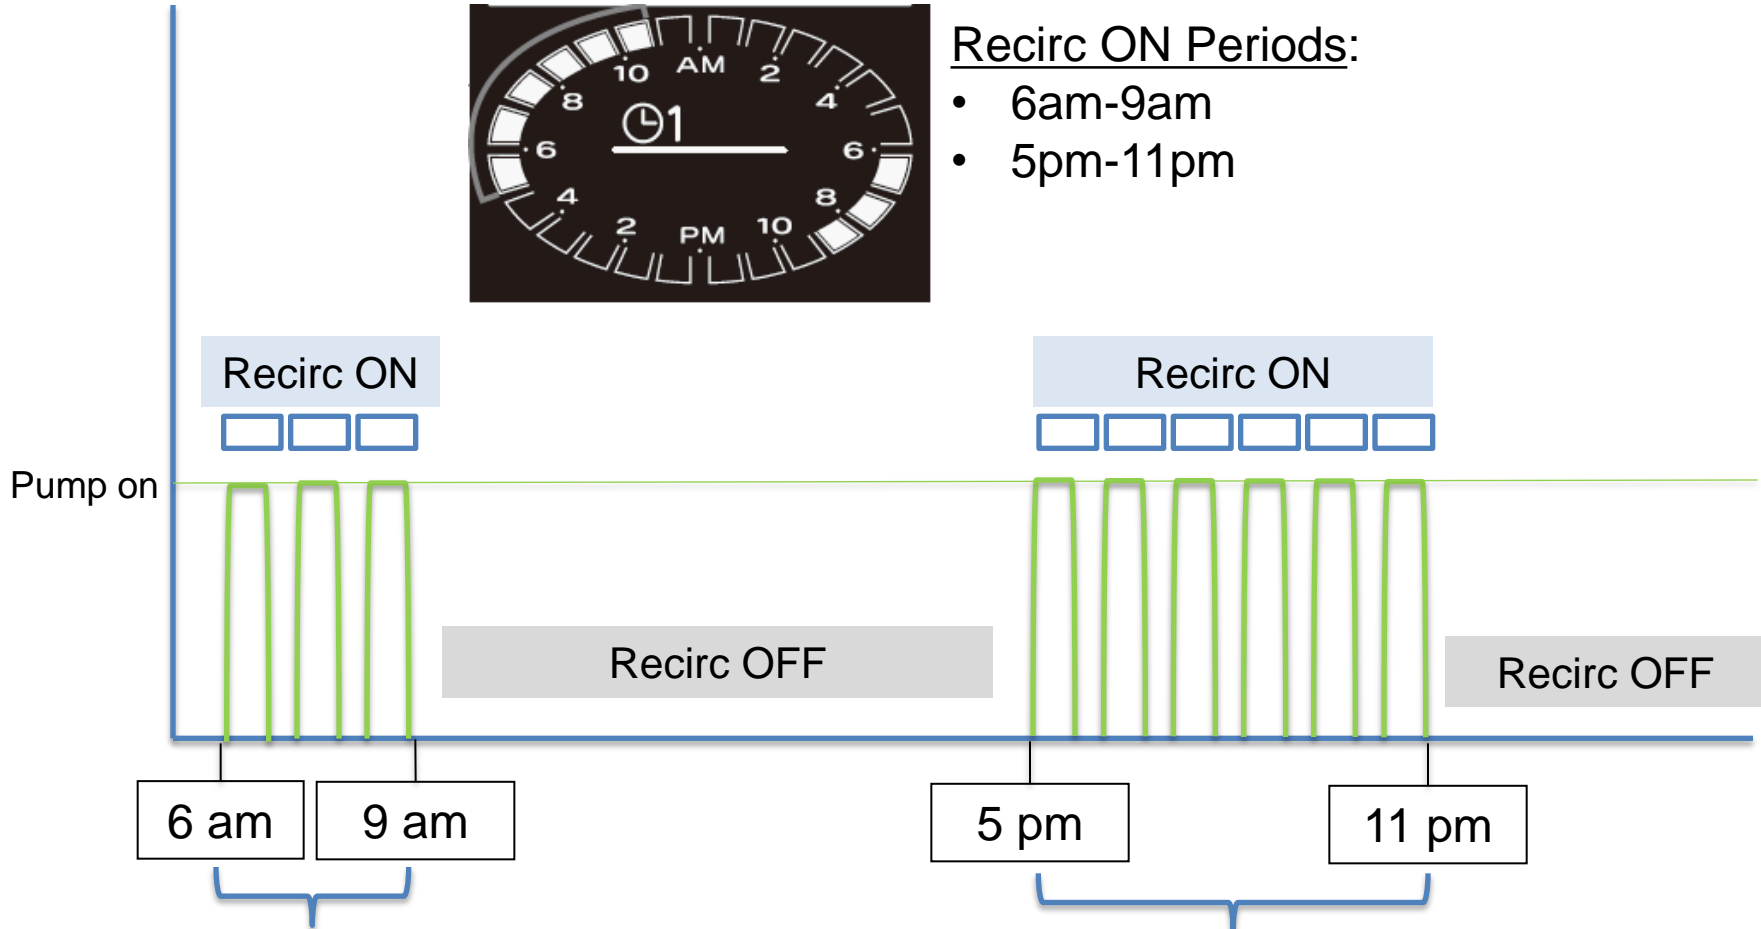

# MC-195T Recirculation

- The MC-195T works with the Circ-Logic™ programming found in all Ultra and Luxury Series units (KB and VC only)
- Circ-Logic™ controls on/off sequence of pump during recirculation (or “Recirc On”) mode
  - NOTE: pump must be connected to the water heater per usual Circ-Logic™ instructions
- The MC-195T timer programs control when the Recirc function is ON or OFF
  - NOTE: the MC-195T should not be paired with a pump that has a timer.

## Recirc ON Periods:

- 6am-9am
- 5pm-11pm

Circ-Logic controls pump on/off intervals during "Recirc ON" periods