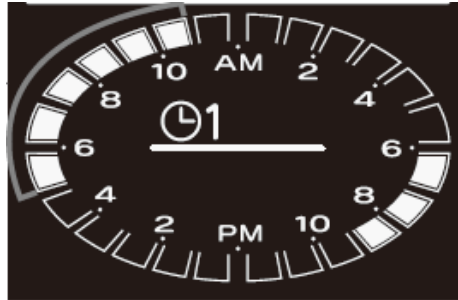

MC-195T and Circ-Logic