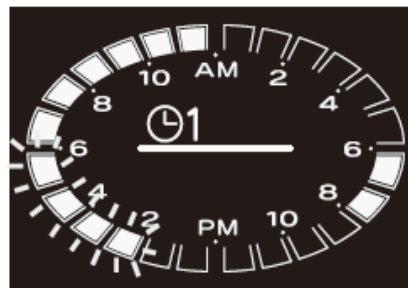

*Allows homeowner to interrupt timer mode, starting recirc during "off" periods or stopping it during "on" periods.