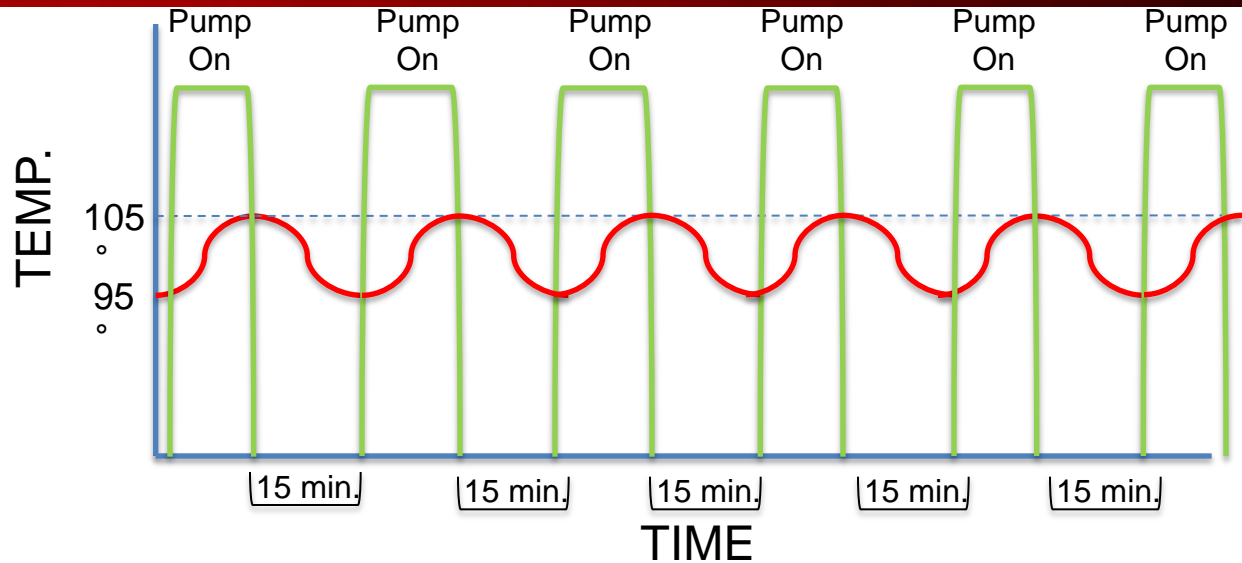

# MC-195T Recirculation

- The MC-195T works with the Circ-Logic™ programming found in all Ultra and Luxury Series units (KB and VC only)
- Circ-Logic™ controls on/off sequence of pump during recirculation (or “Recirc On”) mode
  - NOTE: pump must be connected to the water heater per usual Circ-Logic™ instructions
- The MC-195T timer programs control when the Recirc function is ON or OFF
  - NOTE: the MC-195T should not be paired with a pump that has a timer.

## Recirc ON Periods:

- 6am-9am
- 5pm-11pm

Circ-Logic controls pump on/off intervals during "Recirc ON" periods

# How RCL Works (review)

COMFORT MODE

ECONOMY MODE