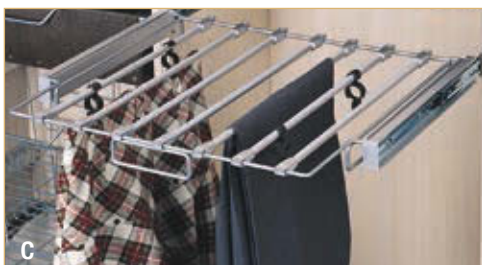

c
Pull-out rack for pants and skirts, aluminum finish
N° 145518106 | WxDxH 18" x 14" x 2" (457 x 356 x 51 mm)
N° 145524106 | WxDxH 24" x 14" x 2" (610 x 356 x 51 mm)
N° 145530106 | WxDxH 30" x 14" x 2" (762 x 356 x 51 mm)