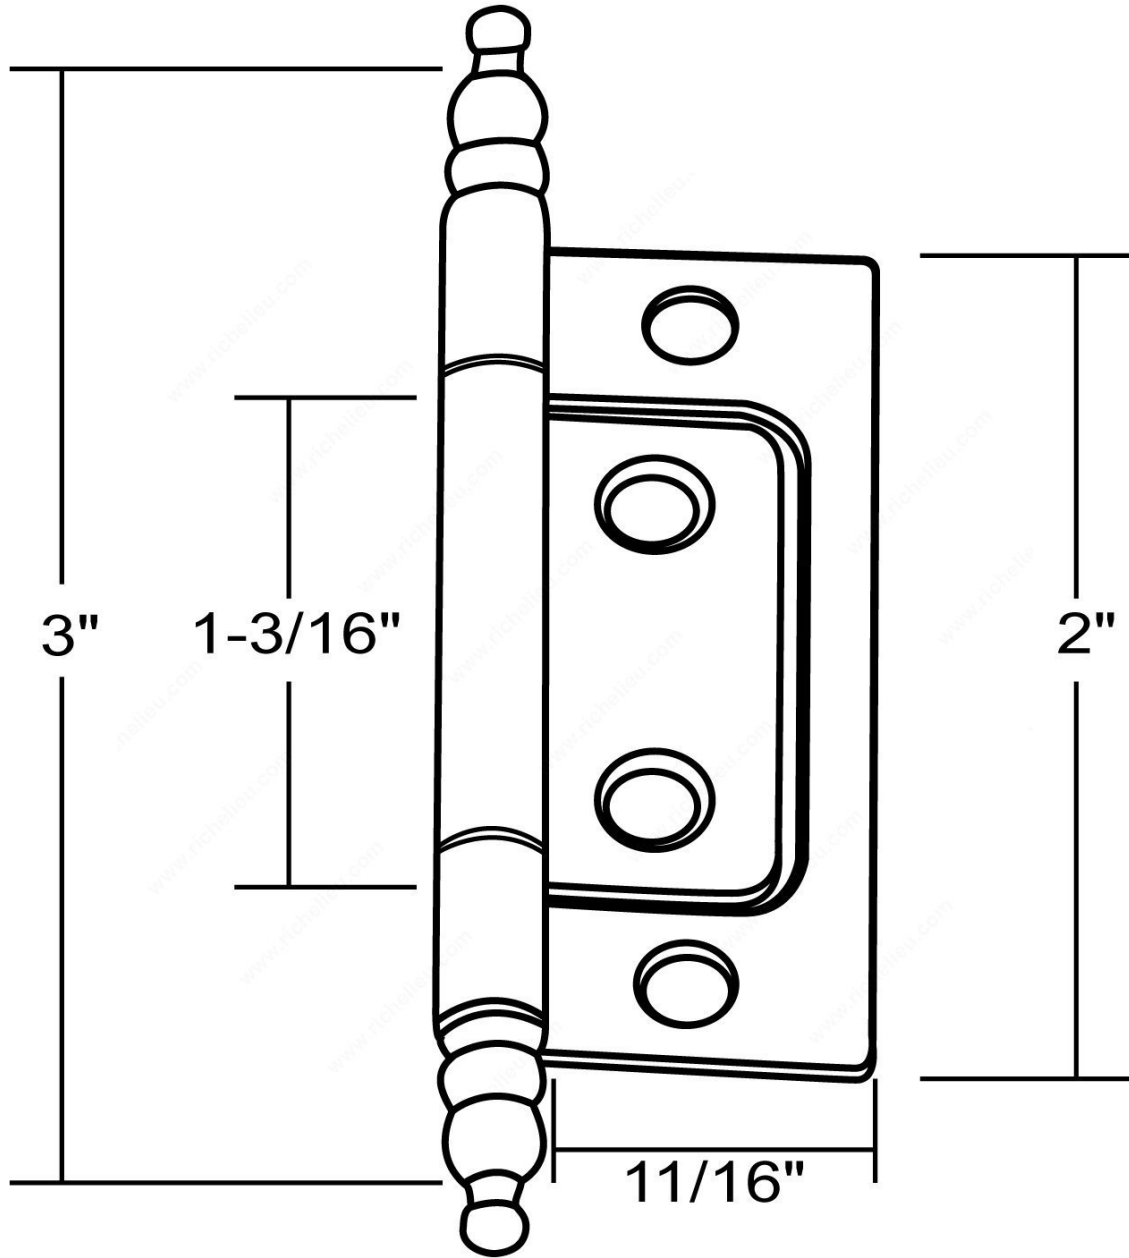

Technical Documents

www.richelieu.com