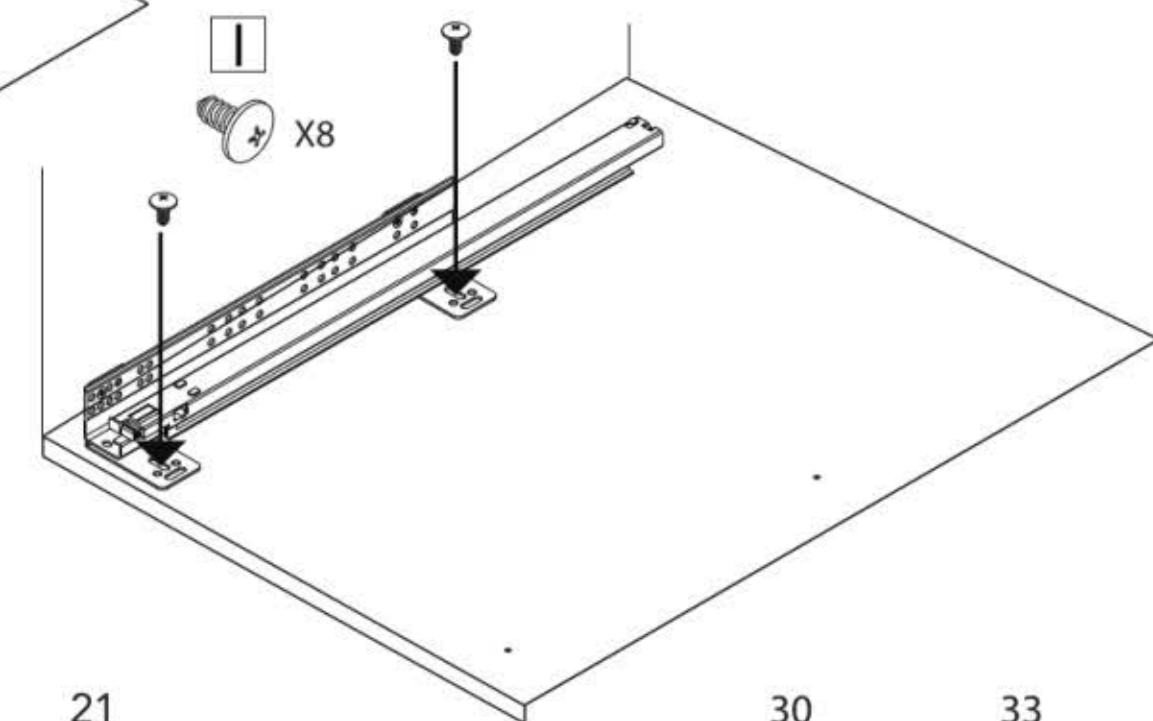

X8

33

30

21

21

30

33

10 - 1/4"
(260 mm)

I
X8

Center point of cabinet
 Back of Door / Front Edge
 2"
 (50 mm)

T-57XBM-33-1015