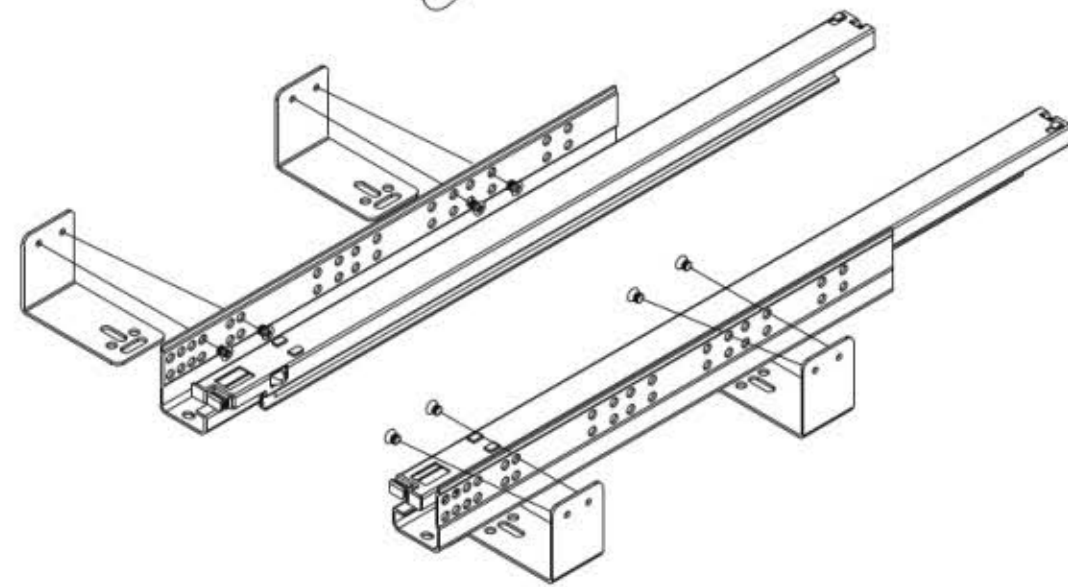

33

30

21

21

30

33

5730/5786 SERIES PULLOUT BASKET WITH SOFT-CLOSE
Bottom Mounting Template

J

X8

33

30

21

21

30

33

10 - 1/4"
(260 mm)

I
X8

Center point of cabinet
 Back of Door / Front Edge
 2"
 (50 mm)

T-57XBM-33-1015