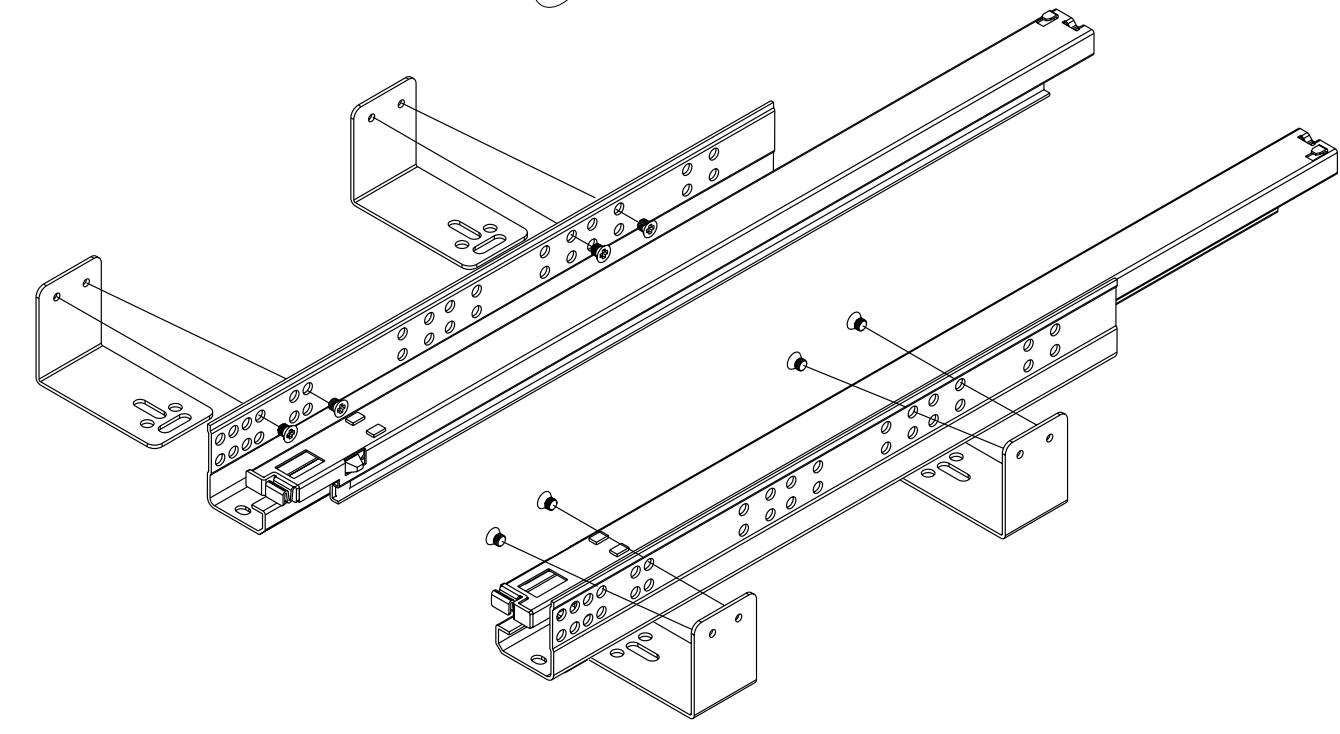

33

30

21

21

30

33

5730/5786 SERIES PULLOUT BASKET WITH SOFT-CLOSE

# Bottom Mounting Template

J

X8

33

30

21

21

30

33

10 - 1/4"  
(260 mm)

I

X8

Center point of cabinet  
Back of Door / Front Edge

2"  
(50 mm)

T-57XBM-33-1015