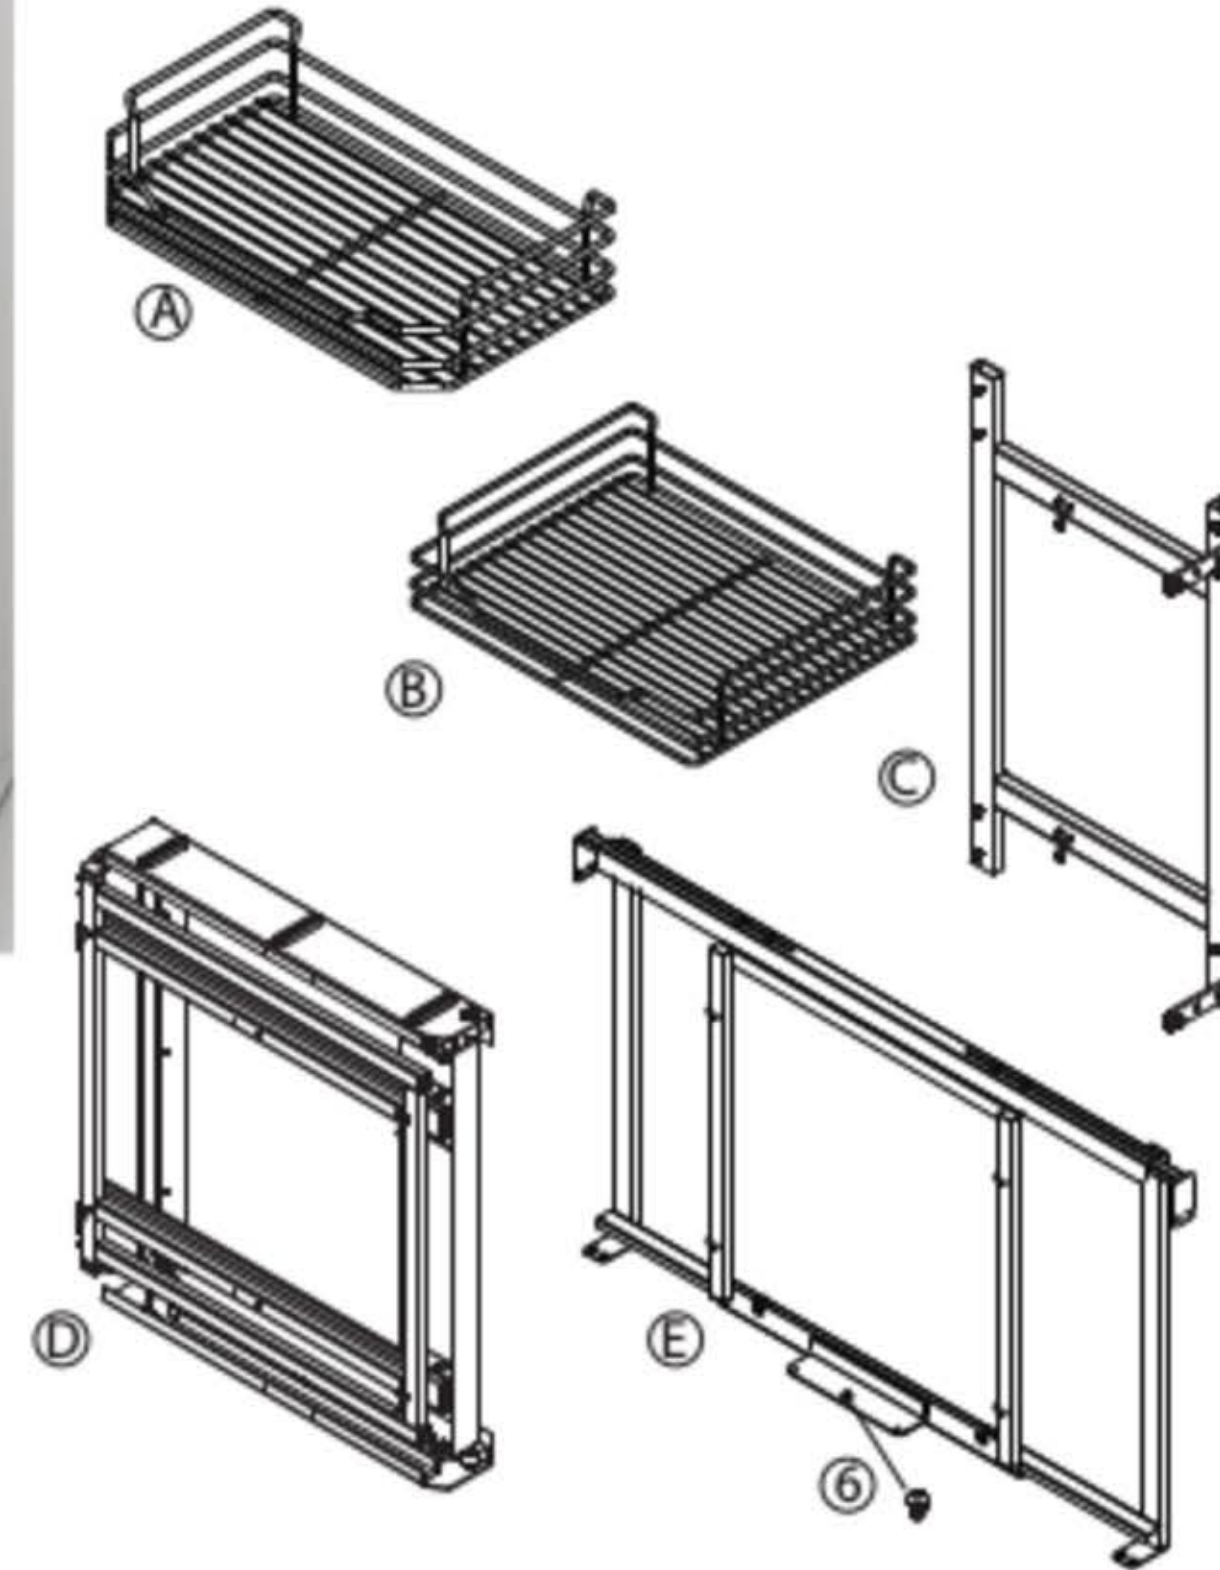

INSTALLATION INSTRUCTIONS

VIDEO INSTRUCTIONS: WWW.REV-A-SHELF.COM/VIDEOS

5707 BLIND CORNER ORGANIZER WITH SOFT CLOSE

TOOLS REQUIRED:

PANEL PARTS LIST:

	Description	QTY
A	Door Frame Baskets	2
B	Inside Frame Baskets	2
C	Door Frame	1
D	Swivel Frame	1
E	Inside Frame	1

FITTING PARTS LIST:

	Description	QTY
1	M6x12MM Button Head Screws	2
2	5/32x18MM Wood Screws	22
3	Adjustable Side Bracket	1
4	M5x8 Hex Flange Cross Bolts	3
5	Up Brackets	2
6	M5x6.5MM Bolts	2
7	Down Brackets	2
8	Gas Spring	1
9	Top Bracket	1
10	Connector	1
11	Door Stopper	1
12	Bottom Bracket	1
13	M4x6 Flat-Head Screws	4
14	Bottom Holder	1
15	Plastic Cover	1
16	Support Arm	1
17	M5x8MM Machine Screws	2