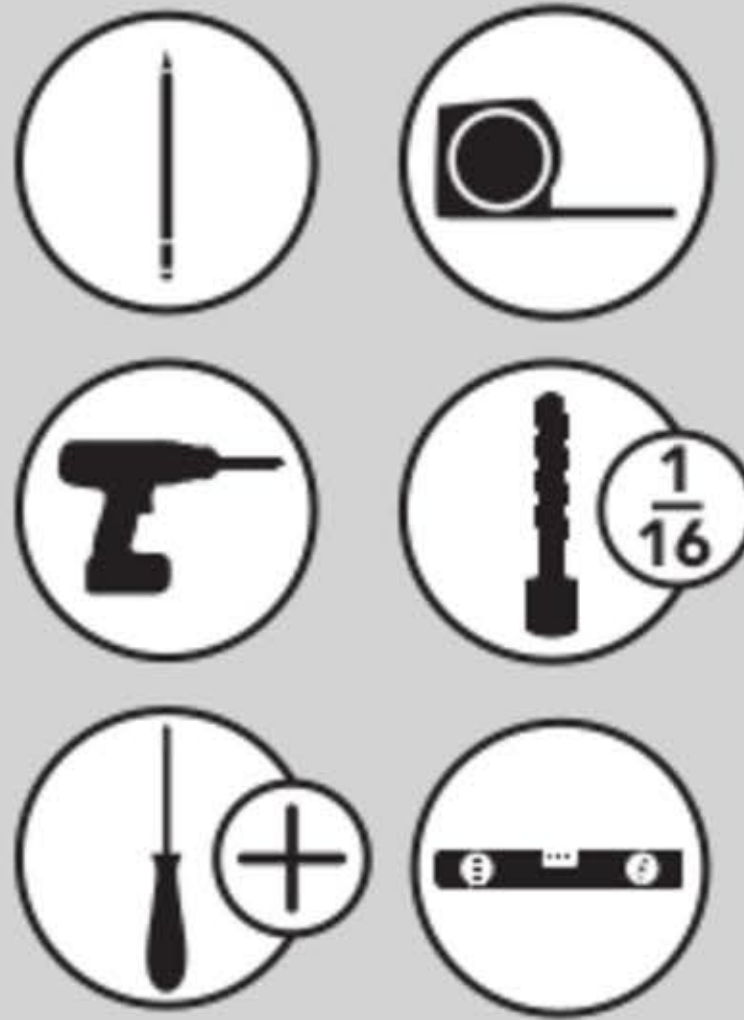

INSTALLATION INSTRUCTIONS

VIDEO INSTRUCTIONS: WWW.REV-A-SHELF.COM/VIDEOS

5707 BLIND CORNER ORGANIZER WITH SOFT CLOSE

TOOLS REQUIRED:

PANEL PARTS LIST:

	Description	QTY
A	Door Frame Baskets	2
B	Inside Frame Baskets	2
C	Door Frame	1
D	Swivel Frame	1
E	Inside Frame	1

FITTING PARTS LIST:

	Description	QTY
1	M6x12MM Button Head Screws	2
2	5/32x18MM Wood Screws	22
3	Adjustable Side Bracket	1
4	M5x8 Hex Flange Cross Bolts	3
5	Up Brackets	2
6	M5x6.5MM Bolts	2
7	Down Brackets	2
8	Gas Spring	1
9	Top Bracket	1
10	Connector	1
11	Door Stopper	1
12	Bottom Bracket	1
13	M4x6 Flat-Head Screws	4
14	Bottom Holder	1
15	Plastic Cover	1
16	Support Arm	1
17	M5x8MM Machine Screws	2