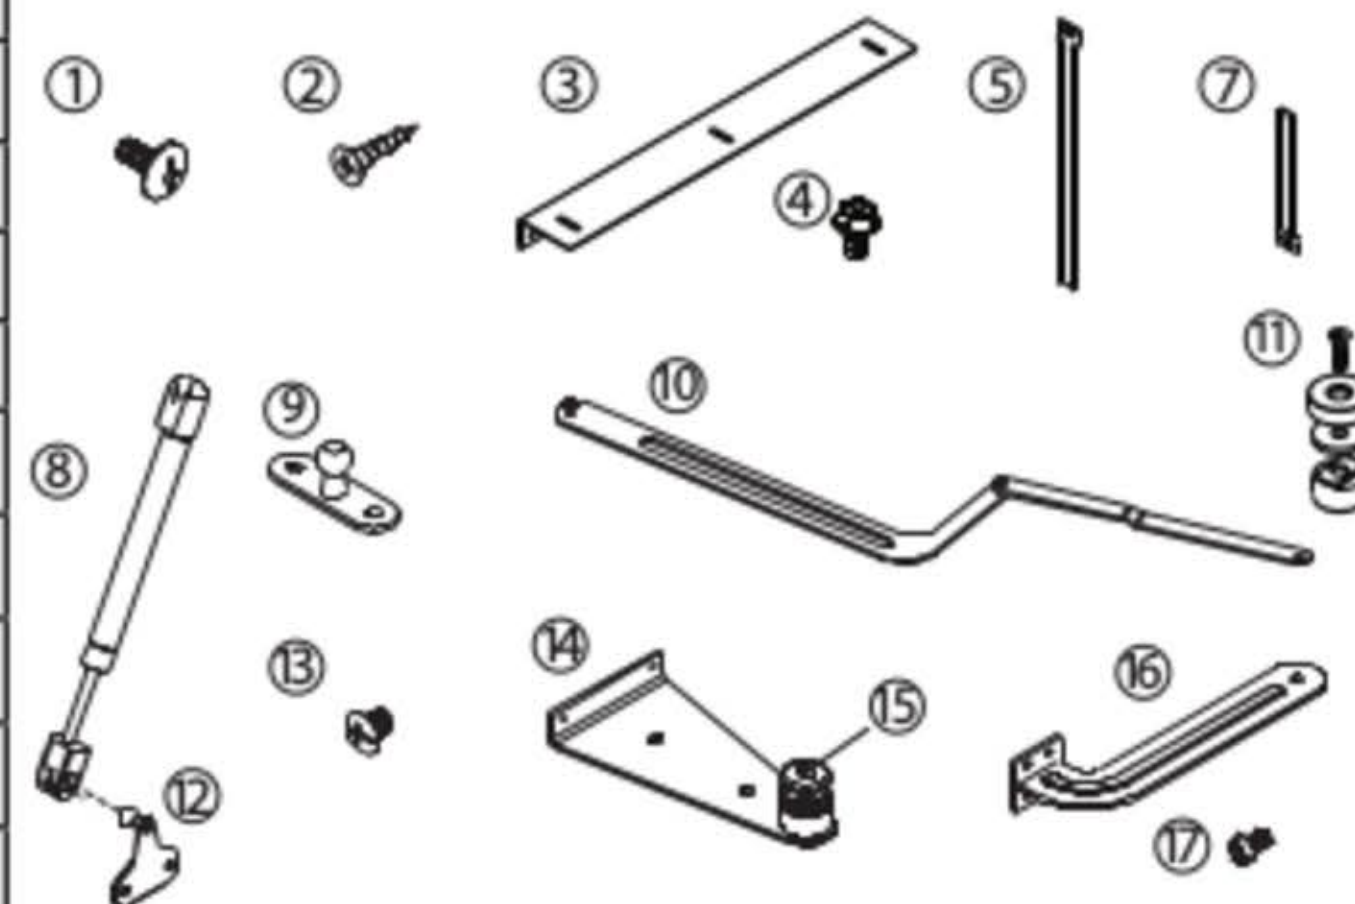

INSTALLATION INSTRUCTIONS

VIDEO INSTRUCTIONS: WWW.REV-A-SHELF.COM/VIDEOS

5707 BLIND CORNER ORGANIZER WITH SOFT CLOSE

TOOLS REQUIRED:

PANEL PARTS LIST:

	Description	QTY
A	Door Frame Baskets	2
B	Inside Frame Baskets	2
C	Door Frame	1
D	Swivel Frame	1
E	Inside Frame	1

FITTING PARTS LIST:

	Description	QTY
1	M6x12MM Button Head Screws	2
2	5/32x18MM Wood Screws	22
3	Adjustable Side Bracket	1
4	M5x8 Hex Flange Cross Bolts	3
5	Up Brackets	2
6	M5x6.5MM Bolts	2
7	Down Brackets	2
8	Gas Spring	1
9	Top Bracket	1
10	Connector	1
11	Door Stopper	1
12	Bottom Bracket	1
13	M4x6 Flat-Head Screws	4
14	Bottom Holder	1
15	Plastic Cover	1
16	Support Arm	1
17	M5x8MM Machine Screws	2

ESTIMATED ASSEMBLY TIME:

45 MIN

CARE AND MAINTENANCE:

Clean with a damp cloth and wipe parts dry.