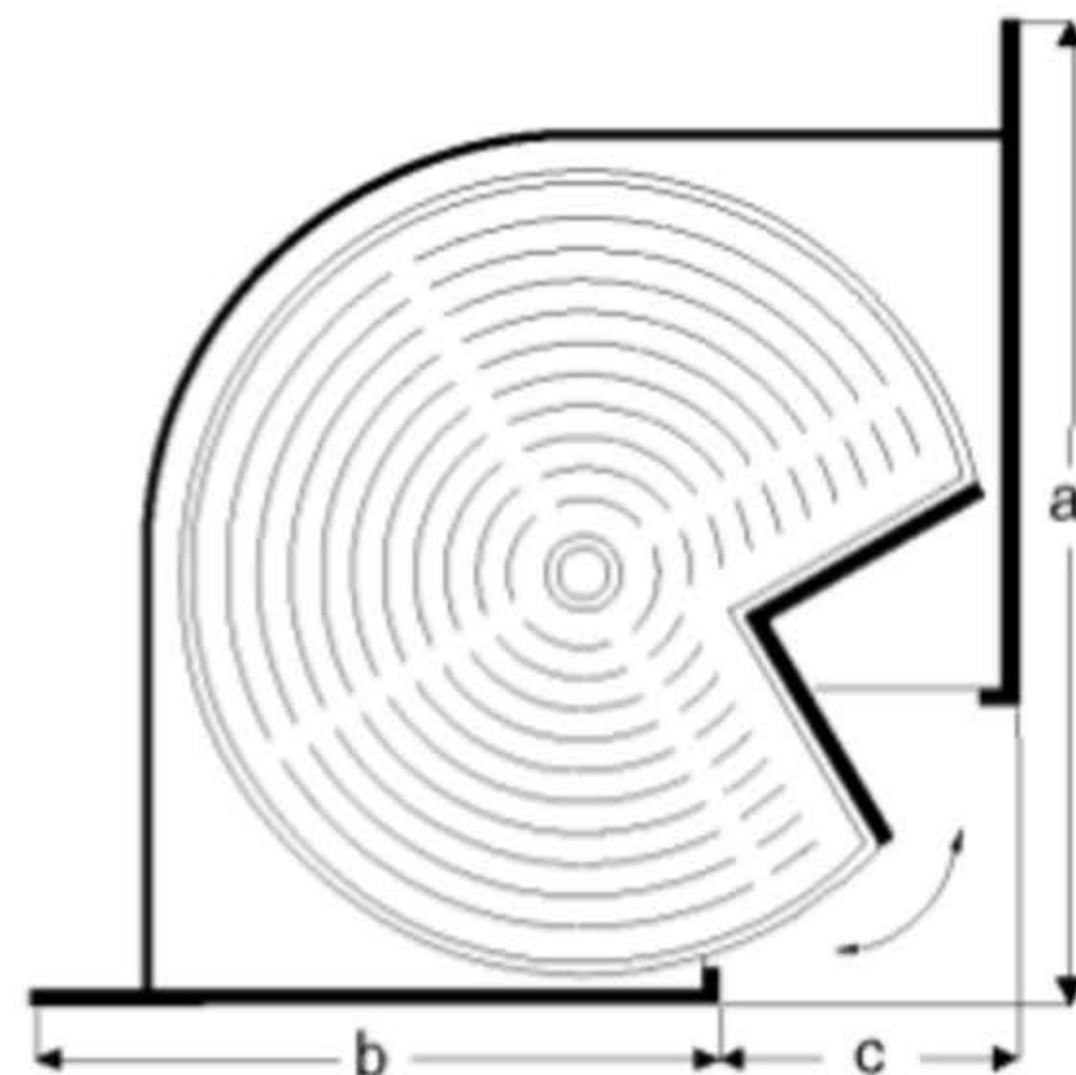

System 9

Pie-cut

Doors revolving

90-degree corner

Installation instructions for:

Article # LD-45-9168-8 (white) / LD-45-9268-8 (almond)

Base Cabinet
22" x 22"
55 x 55 cm

Tray diameter: 18" (45 cm)

Mounting height: 28 1/4" - 30 1/4"
(72 - 77 cm)

Minimum cabinet dimensions:

USA : 22"

EURO : 55 cm

a = 22"

a = 55 cm

b = 14"

b = 35 cm

c = 8"

c = 20 cm

18in PIE-CUT (2) Trays (LD-45-9168-8) (LD-45-9268-8)