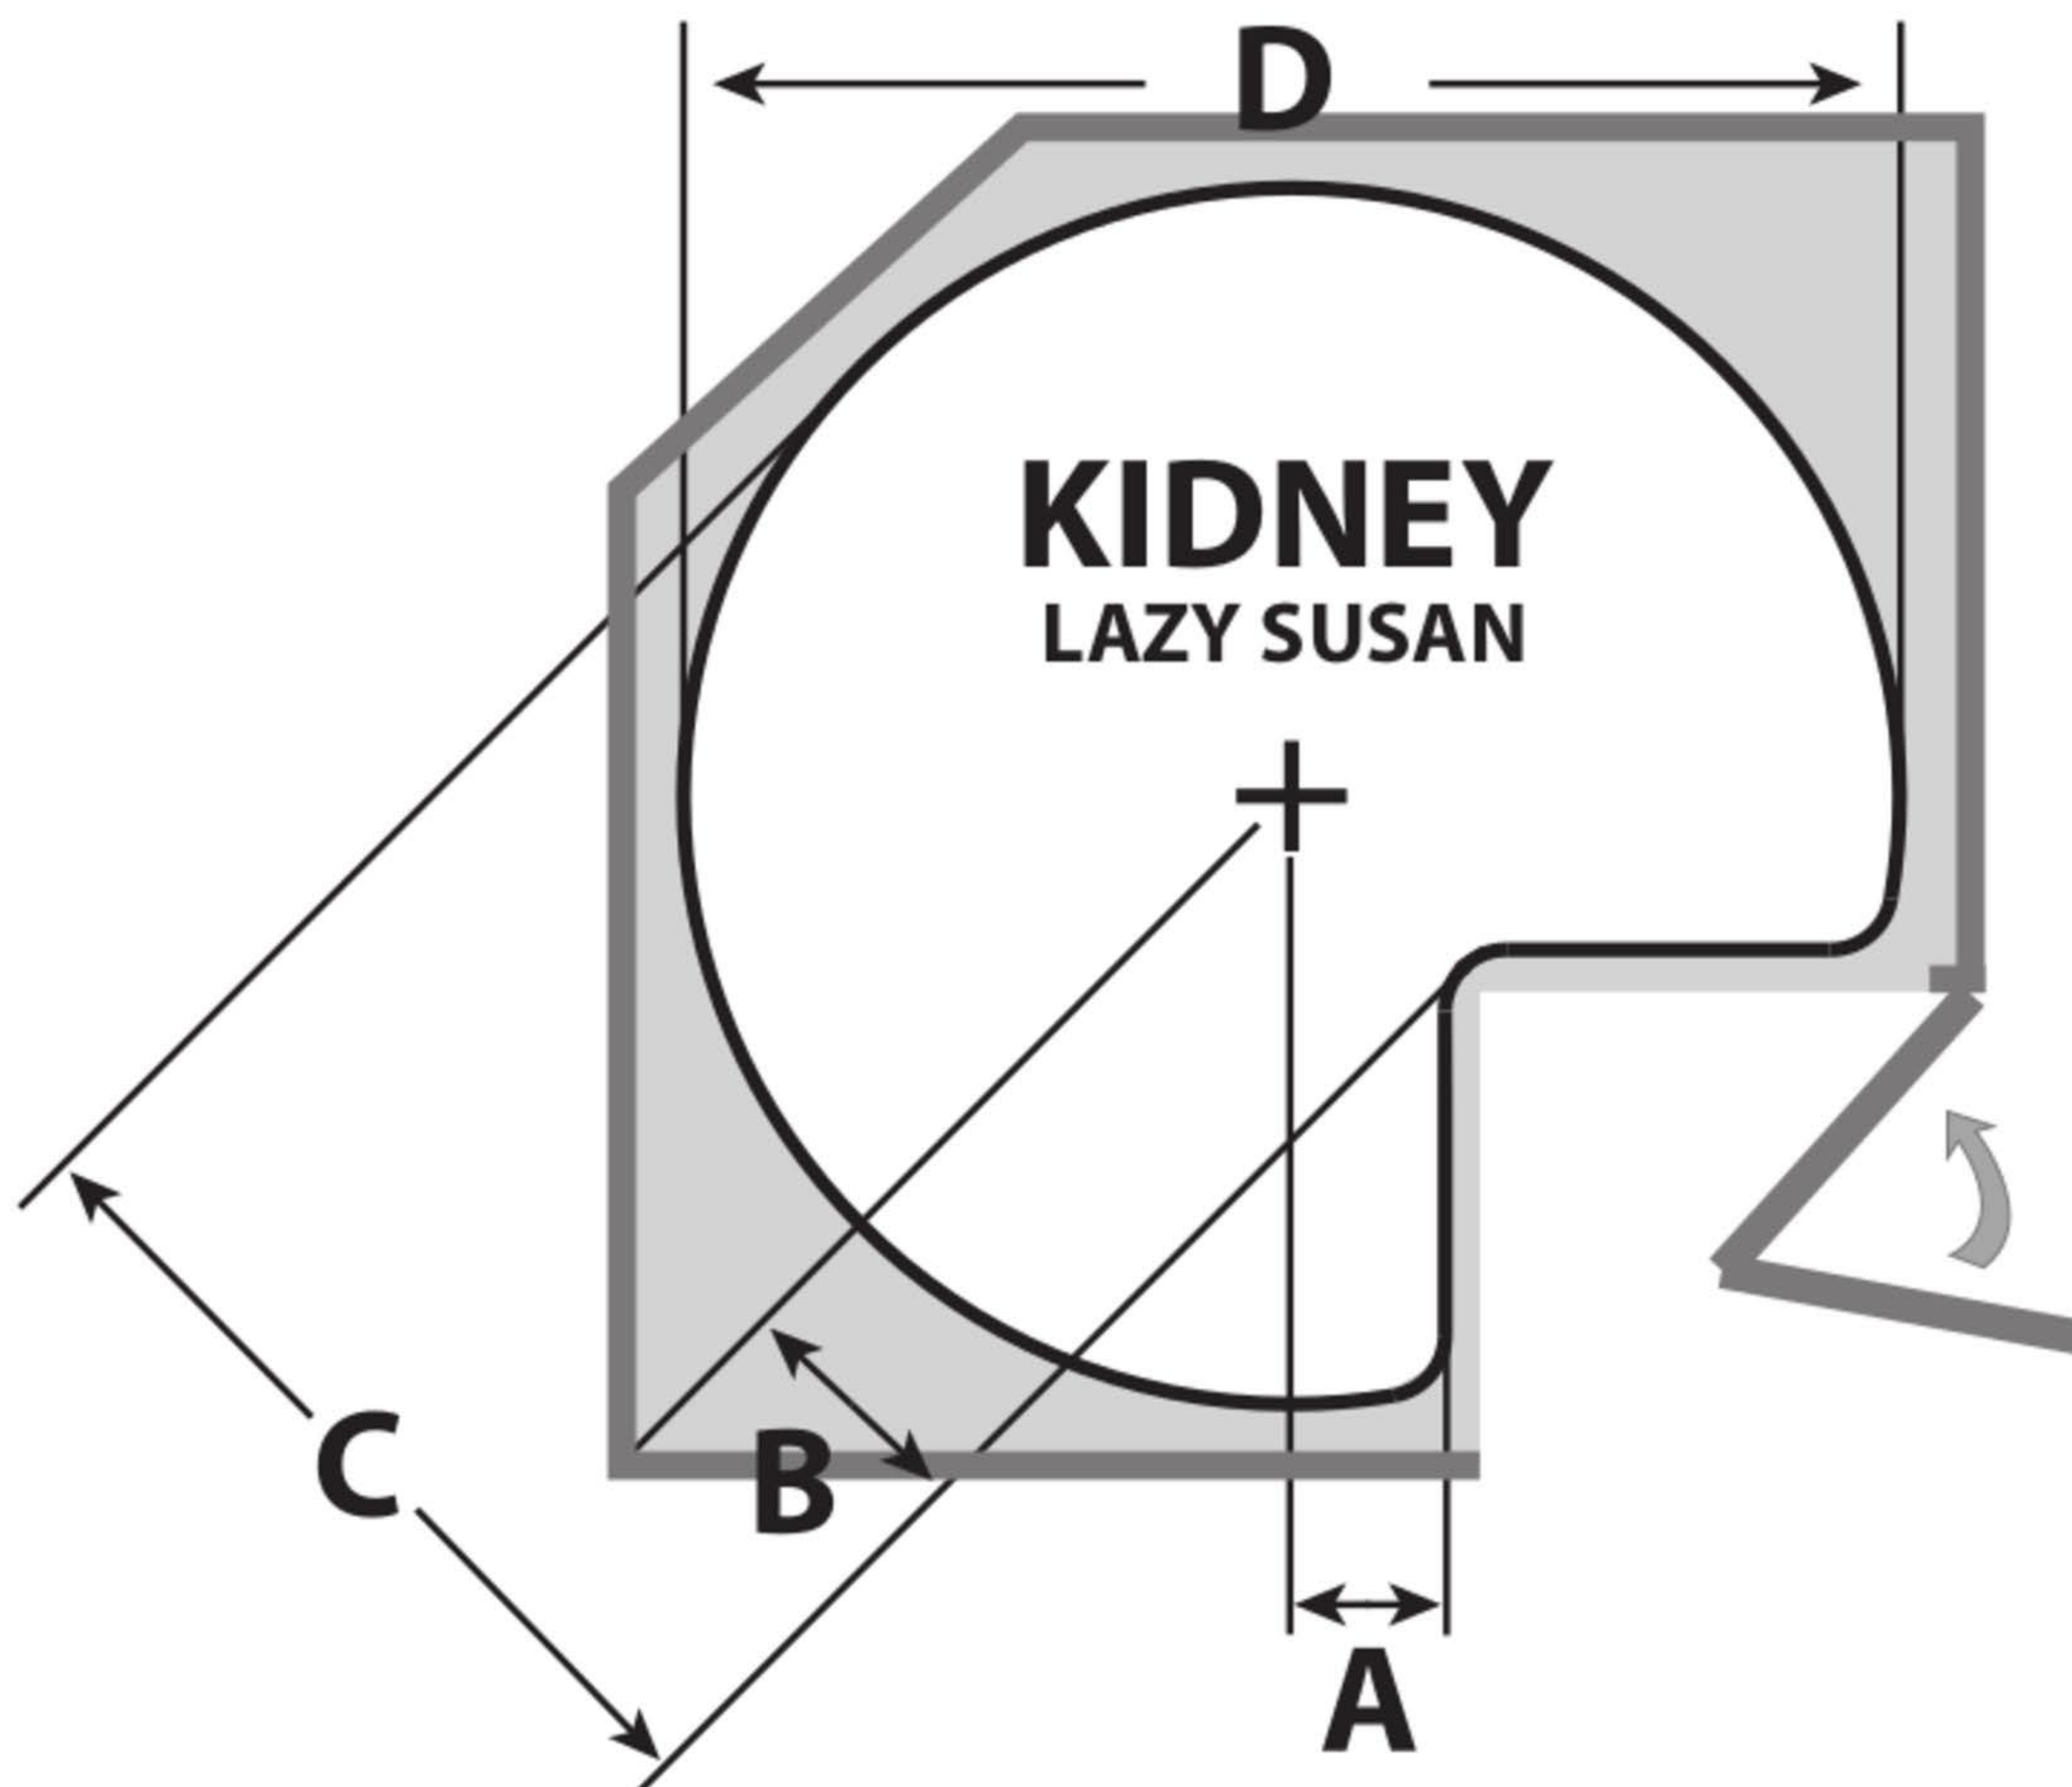

Wood Classic

Kidney
Lazy Susan

SHELF	MATERIAL	SERIES	A	B	C	D	SHAFT SYSTEM
24" KIDNEY	WOOD	4WLS	1 7/8	2 3/4	14 3/8	23 7/16	1" IND.
28" KIDNEY	WOOD	4WLS	2 3/8	4 3/8	18 3/8	27 3/8	1" IND.
32" KIDNEY	WOOD	4WLS	4 1/8	6	21 7/8	31 3/8	1" IND.

IND.=INDEPENDENT ROTATING SYSTEM