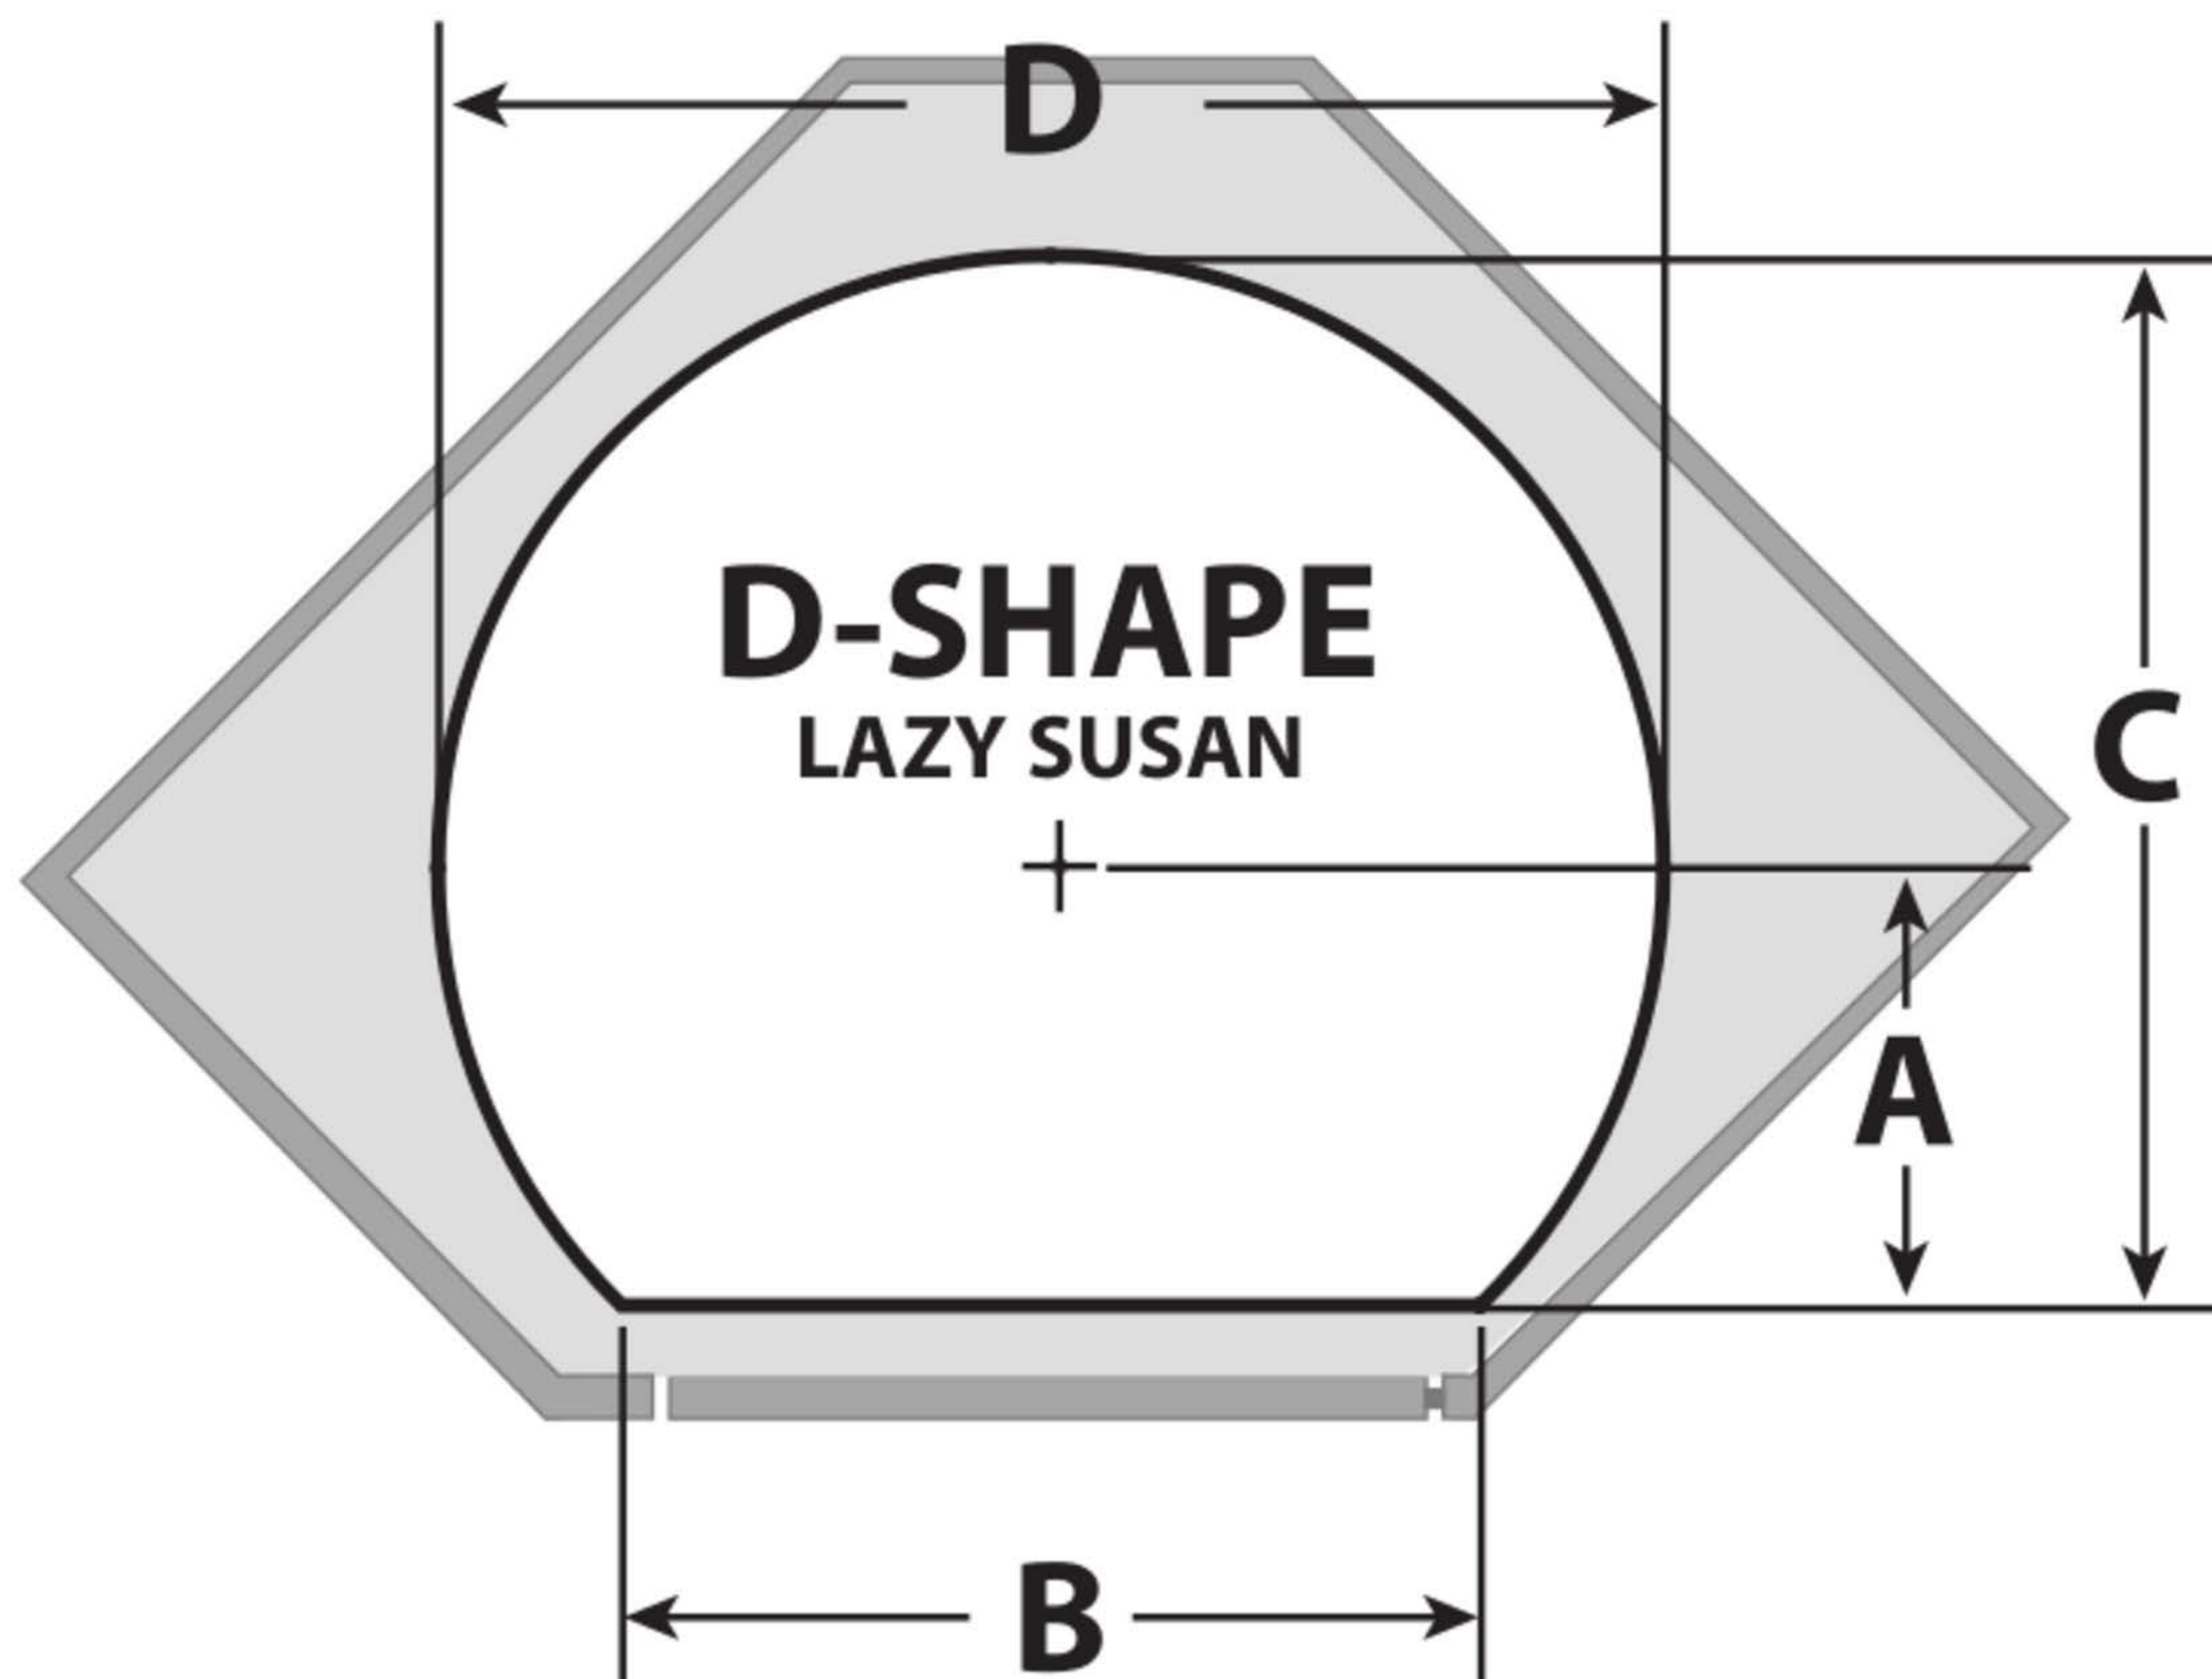

Wood Classic

D-Shape
Lazy Susan

SHELF	MATERIAL	SERIES	A	B	C	D	SHAFT SYSTEM
20" D-SHAPE	WOOD	4WLS	8 3/8	10 3/8	18 3/8	20	1" IND.
22" D-SHAPE	WOOD	4WLS	7 3/8	16 3/8	18 3/8	22	1" IND.
31" D-SHAPE	WOOD	4WLS	14	13	29 3/8	31	1" IND.

IND.=INDEPENDENT ROTATING SYSTEM