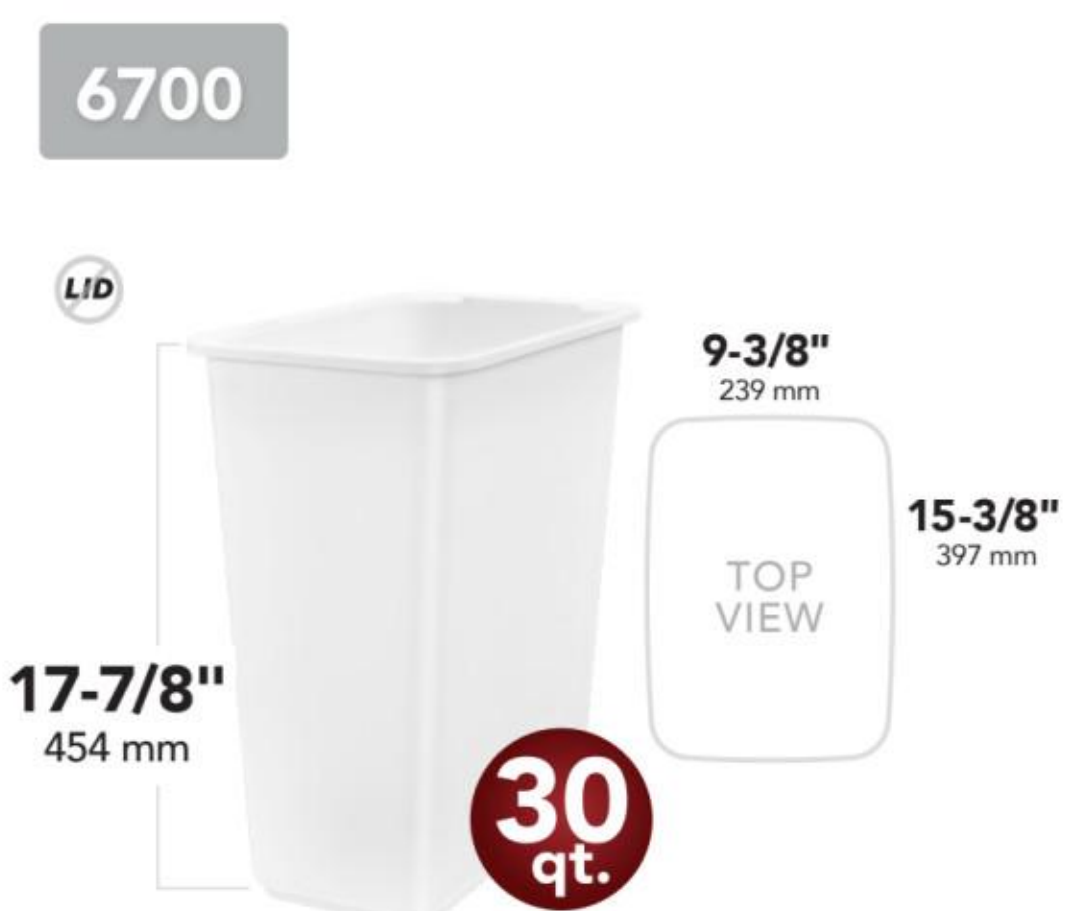

REPLACEMENT WASTE CONTAINERS

The Waste Container Collection is designed to fit Rev-A-Shelf® Waste Container assemblies.

INSTRUCTIONS:

Replace an existing container or use this container anywhere additional waste storage is needed.

NO TOOLS REQUIRED

INSTALL TIME: NONE

Problem with fit?

Check your container series.

Rev-A-Shelf® series numbers are located on the bottom of all waste containers.

12400 Earl Jones Way
Louisville, KY 40299
rev-a-shelf.com
Customer Service: 800-626-1126