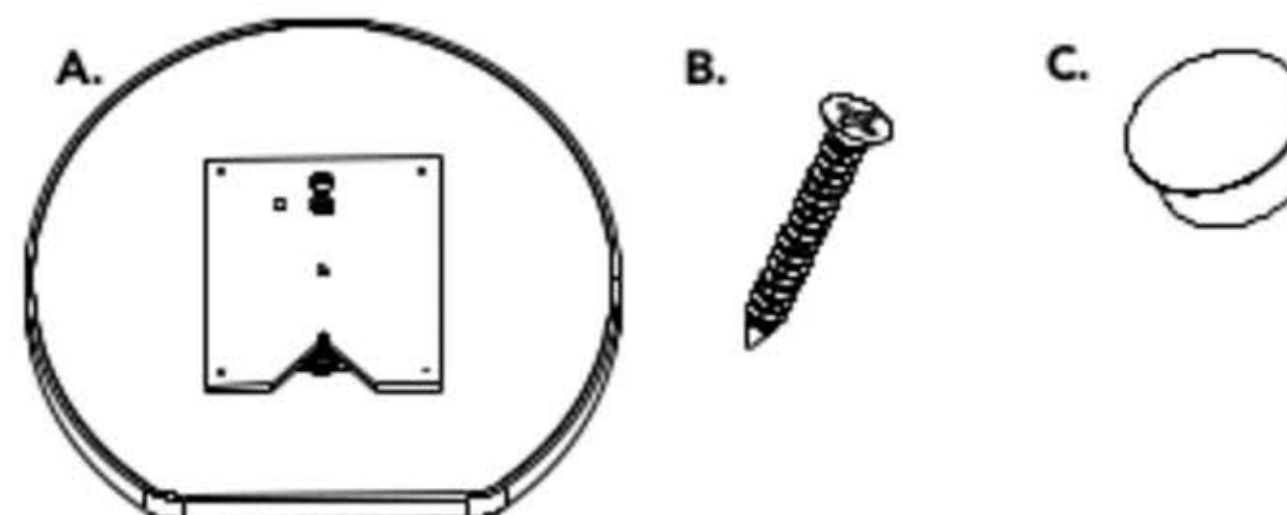

#### Parts List

No.	Description	Qty
A	Sized Tray	1
B	#8 x 1-1/4" Phillips Flat Head Screws	4
C	Cover Cap	1

\*Full circle and D-shape only

\*Shape will depend on unit purchased

WATCH TUTORIALS OF OUR PRODUCTS BEING INSTALLED