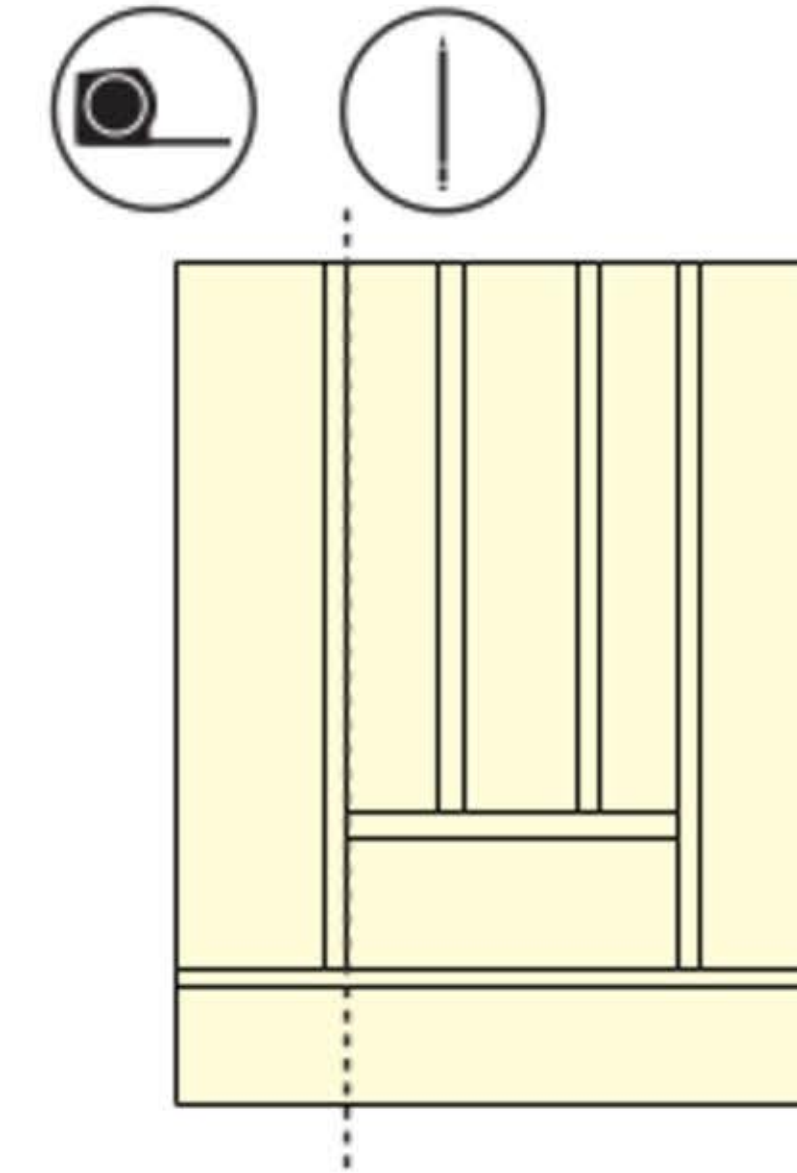

#### CARE AND MAINTENANCE:

Clean with a damp cloth and wipe parts dry.

**1. Measure drawer opening.**

**2. Measure insert and mark cutting line.**

*See next page for special cutting instructions*

**3. Cut insert to fit inside of drawer.**