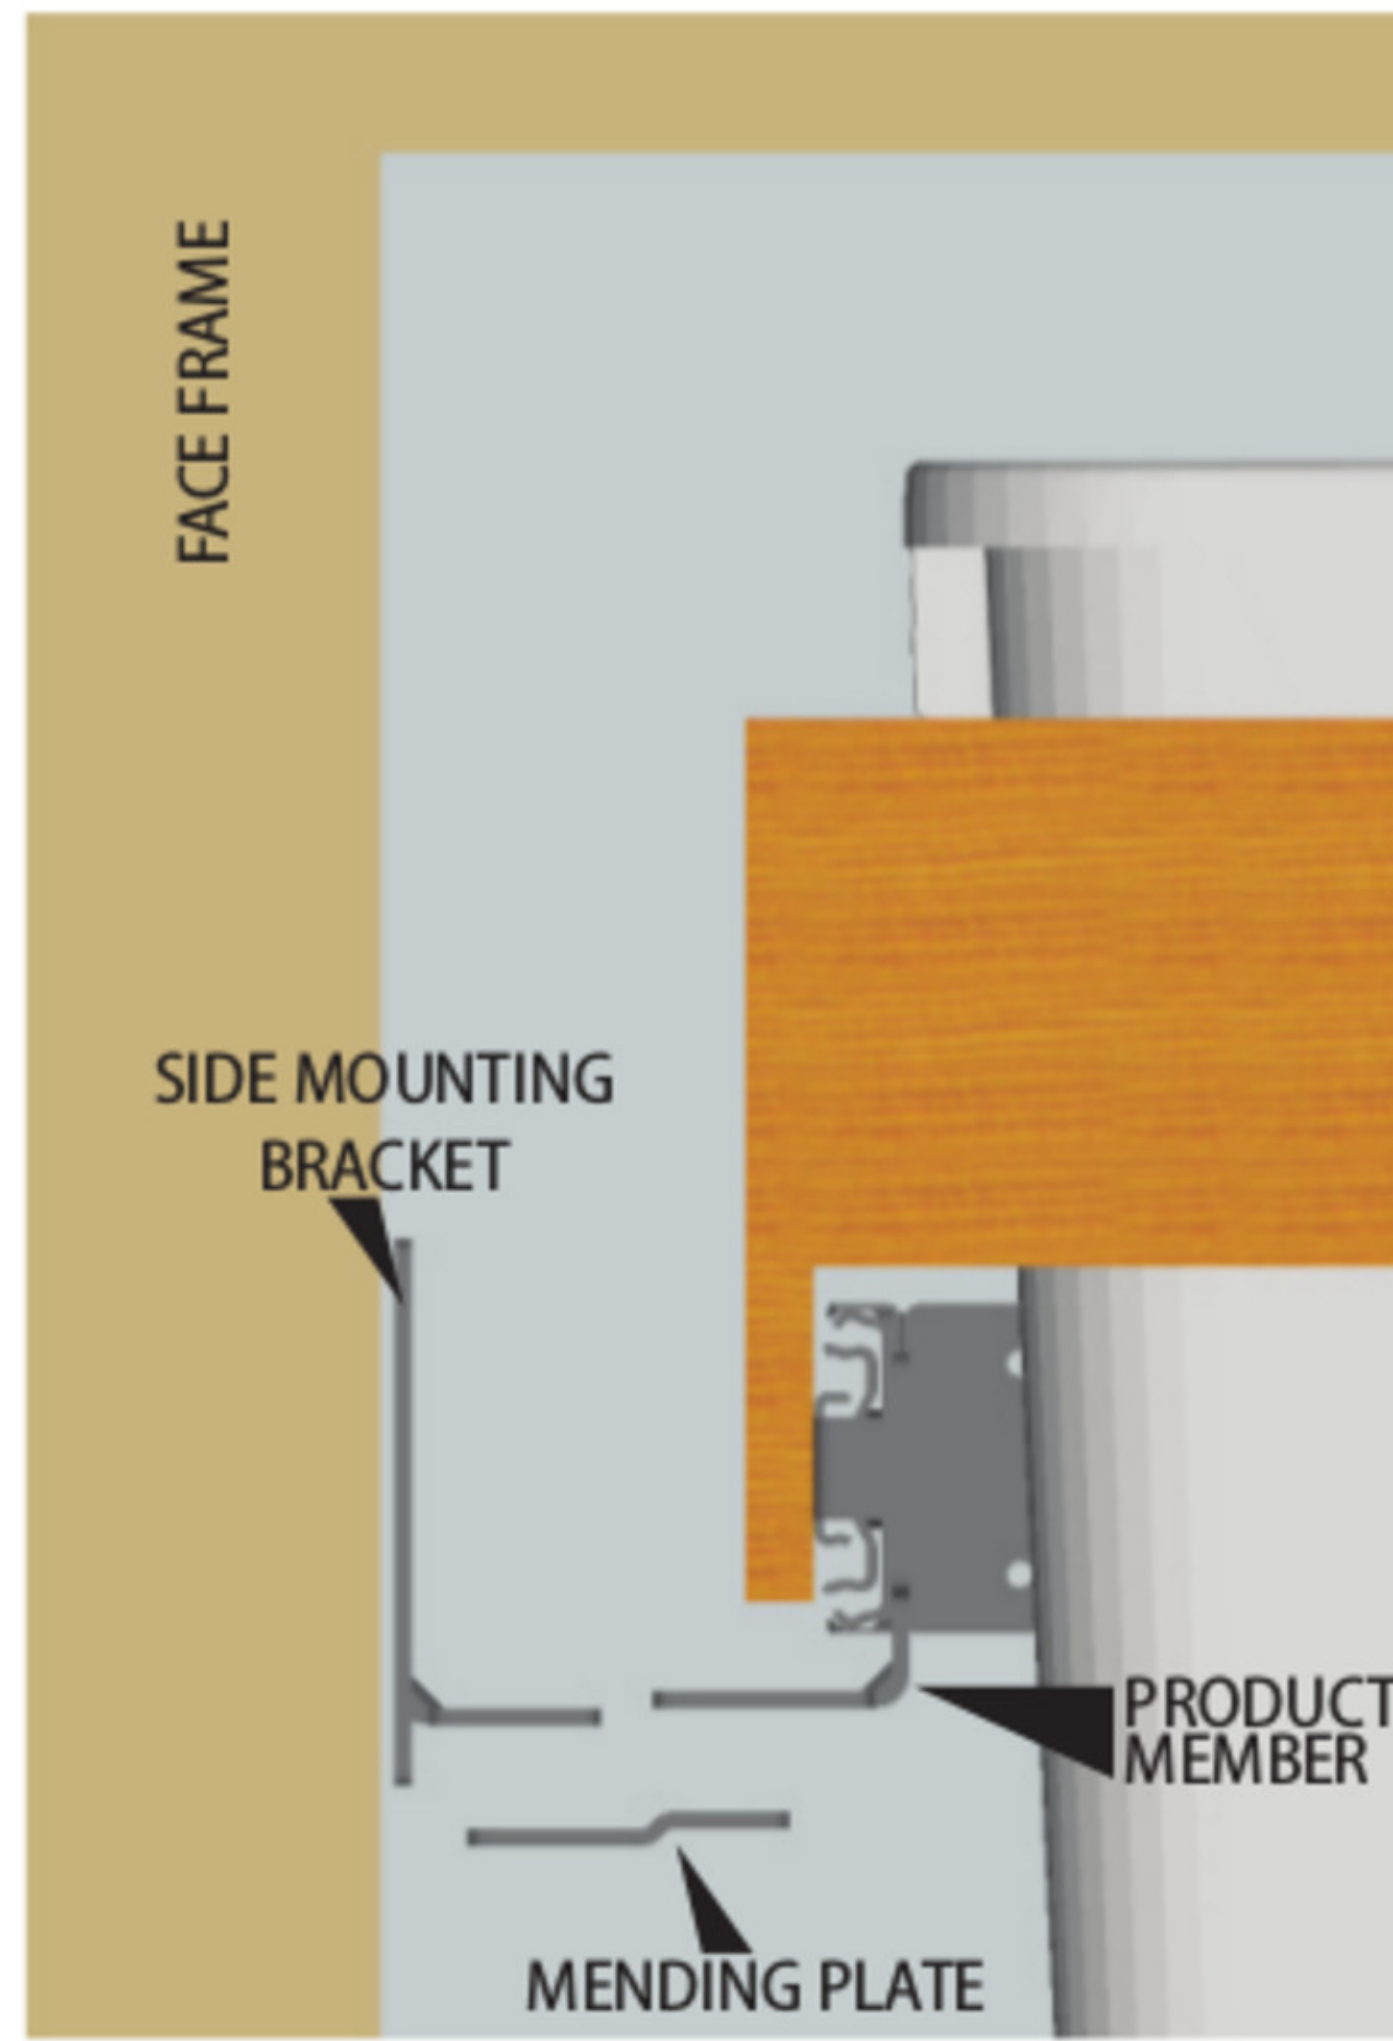

Example of 1.5" Face Frame

	Side Mounting Bracket Location	Product Member Hole Location	Mending Plate Hole Location
1.5" Face Frame	C	C	N/A
1.625" Face Frame	B	B	N/A
1.75" Face Frame	A	A	N/A
Frameless with .75" Wall	B	A	2 & 5
Frameless with .708" (18 mm) Wall	B	D	1 & 8
Frameless with .825" Wall	B	B	3 & 8